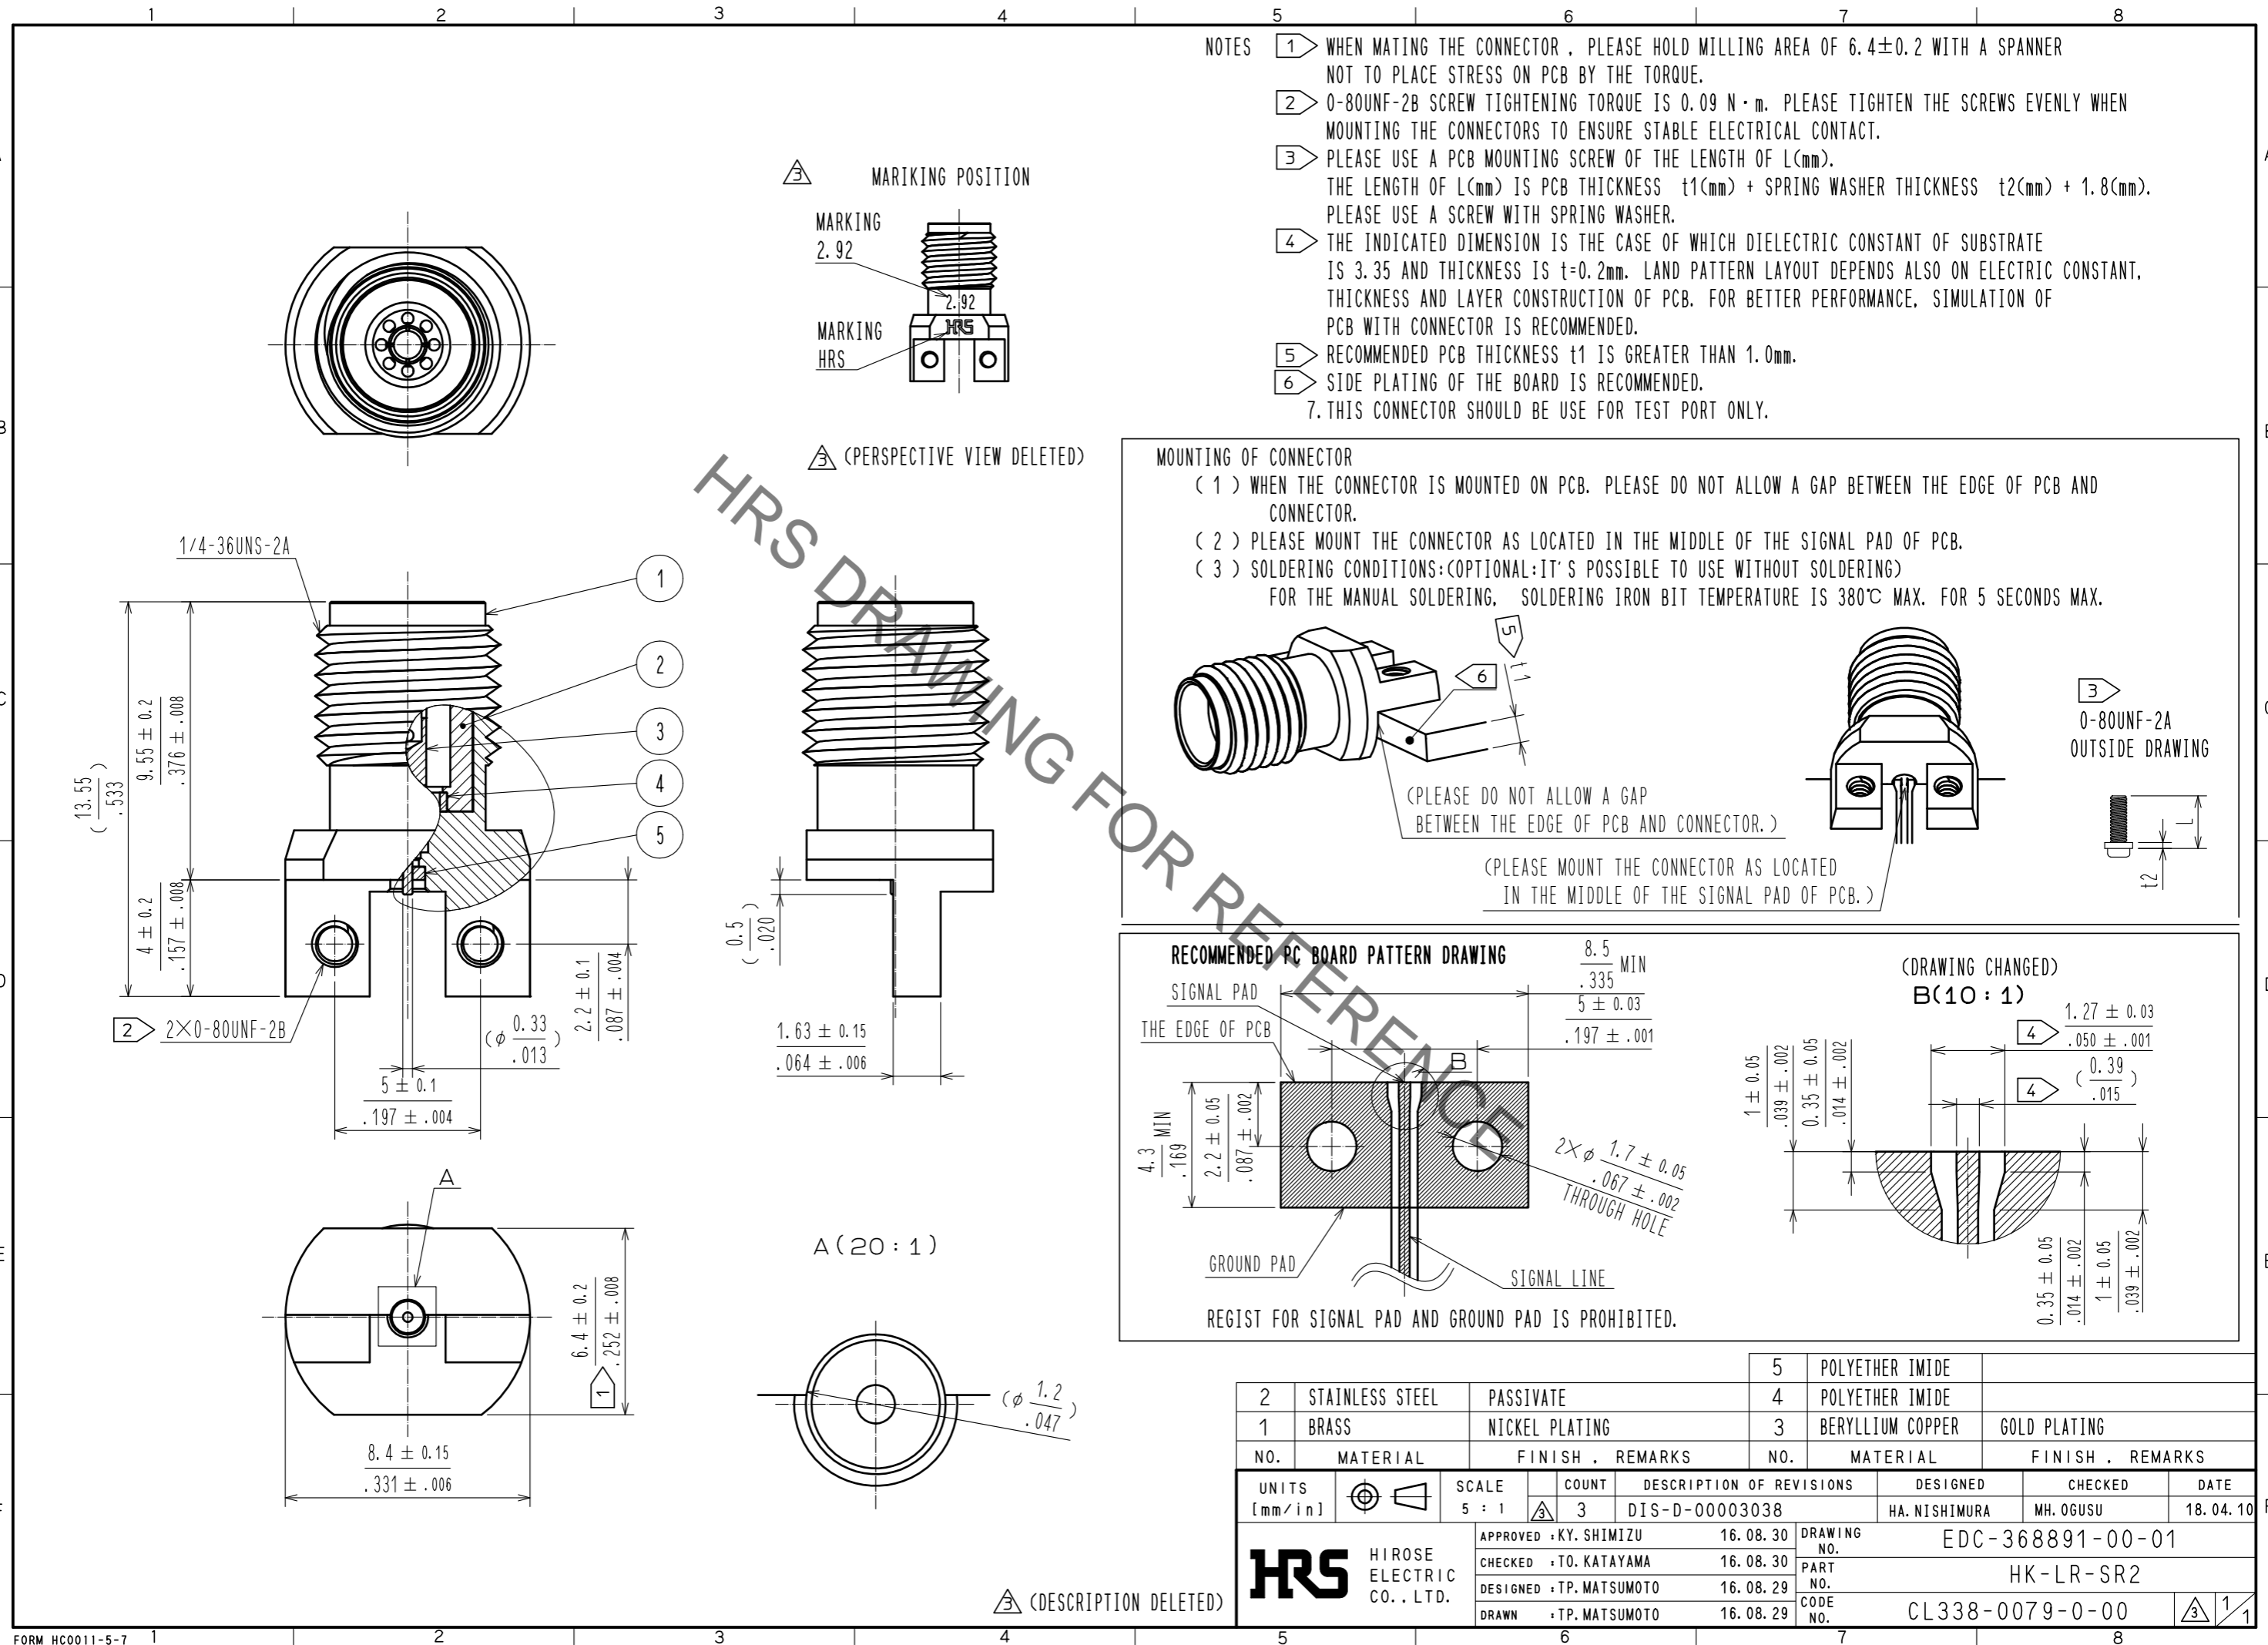

Mouser Electronics

Authorized Distributor

Click to View Pricing, Inventory, Delivery & Lifecycle Information:

[Hirose Electric:](#)

[HK-LR-SR2](#)