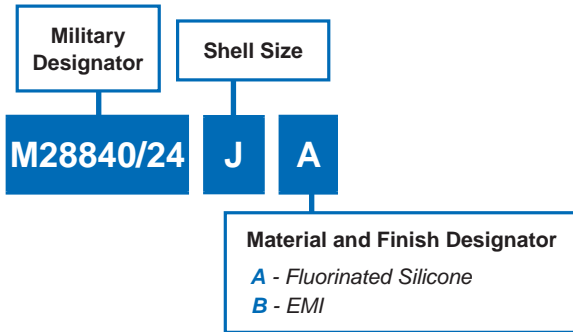

# M28840/24 Mounting Gasket

MIL-DTL  
28840

| Designator | A             | B Dia.        | C             | D Dia.                     |
|------------|---------------|---------------|---------------|----------------------------|
| A (11)     | .760 (19.30)  | .766 (19.46)  | 1.039 (26.39) | .130 (3.30)<br>.110 (2.79) |
|            | .740 (18.80)  | .750 (19.05)  | 1.023 (25.98) |                            |
| B (13)     | .853 (21.67)  | .891 (22.63)  | 1.154 (29.31) |                            |
|            | .833 (21.16)  | .875 (22.22)  | 1.138 (28.90) |                            |
| C (15)     | .978 (24.84)  | 1.078 (27.38) | 1.274 (32.36) |                            |
|            | .958 (24.33)  | 1.062 (26.97) | 1.258 (31.95) |                            |
| D (17)     | 1.025 (26.04) | 1.141 (28.98) | 1.399 (26.39) |                            |
|            | 1.005 (25.53) | 1.125 (28.58) | 1.383 (35.13) |                            |
| E (19)     | 1.150 (29.21) | 1.338 (33.98) | 1.524 (38.71) |                            |
|            | 1.130 (28.70) | 1.312 (33.32) | 1.508 (38.30) |                            |
| F (23)     | 1.291 (32.79) | 1.516 (38.51) | 1.734 (44.04) |                            |
|            | 1.271 (32.28) | 1.500 (38.10) | 1.718 (43.64) |                            |
| G (25)     | 1.402 (35.61) | 1.641 (41.68) | 1.834 (46.58) | .157 (3.99)<br>.137 (3.48) |
|            | 1.382 (35.10) | 1.625 (41.28) | 1.818 (46.18) |                            |
| H (29)     | 1.578 (40.08) | 1.891 (48.03) | 2.154 (54.71) |                            |
|            | 1.558 (39.57) | 1.875 (47.62) | 2.138 (54.30) |                            |
| J (33)     | 1.744 (44.30) | 2.078 (52.78) | 2.344 (59.54) | .183 (4.65)<br>.163 (4.14) |
|            | 1.724 (43.79) | 2.062 (52.37) | 2.328 (59.13) |                            |