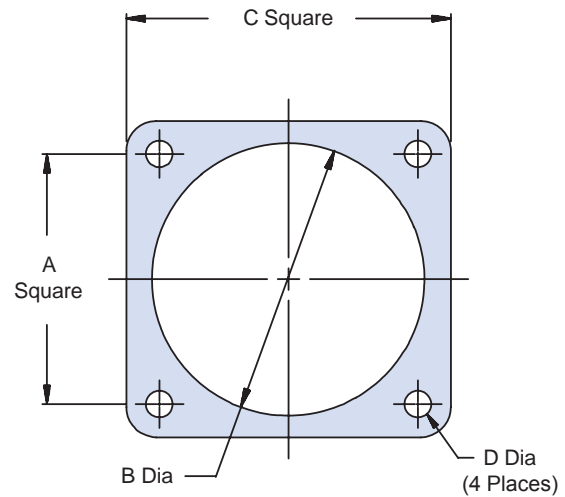

# M28840/24 Mounting Gasket

MIL-DTL  
28840

| Designator | A             | B Dia.        | C             | D Dia.                     |
|------------|---------------|---------------|---------------|----------------------------|
| A (11)     | .760 (19.30)  | .766 (19.46)  | 1.039 (26.39) | .130 (3.30)<br>.110 (2.79) |
|            | .740 (18.80)  | .750 (19.05)  | 1.023 (25.98) |                            |
| B (13)     | .853 (21.67)  | .891 (22.63)  | 1.154 (29.31) |                            |
|            | .833 (21.16)  | .875 (22.22)  | 1.138 (28.90) |                            |
| C (15)     | .978 (24.84)  | 1.078 (27.38) | 1.274 (32.36) |                            |
|            | .958 (24.33)  | 1.062 (26.97) | 1.258 (31.95) |                            |
| D (17)     | 1.025 (26.04) | 1.141 (28.98) | 1.399 (26.39) |                            |
|            | 1.005 (25.53) | 1.125 (28.58) | 1.383 (35.13) |                            |
| E (19)     | 1.150 (29.21) | 1.338 (33.98) | 1.524 (38.71) |                            |
|            | 1.130 (28.70) | 1.312 (33.32) | 1.508 (38.30) |                            |
| F (23)     | 1.291 (32.79) | 1.516 (38.51) | 1.734 (44.04) |                            |
|            | 1.271 (32.28) | 1.500 (38.10) | 1.718 (43.64) |                            |
| G (25)     | 1.402 (35.61) | 1.641 (41.68) | 1.834 (46.58) | .157 (3.99)<br>.137 (3.48) |
|            | 1.382 (35.10) | 1.625 (41.28) | 1.818 (46.18) |                            |
| H (29)     | 1.578 (40.08) | 1.891 (48.03) | 2.154 (54.71) |                            |
|            | 1.558 (39.57) | 1.875 (47.62) | 2.138 (54.30) |                            |
| J (33)     | 1.744 (44.30) | 2.078 (52.78) | 2.344 (59.54) | .183 (4.65)<br>.163 (4.14) |
|            | 1.724 (43.79) | 2.062 (52.37) | 2.328 (59.13) |                            |