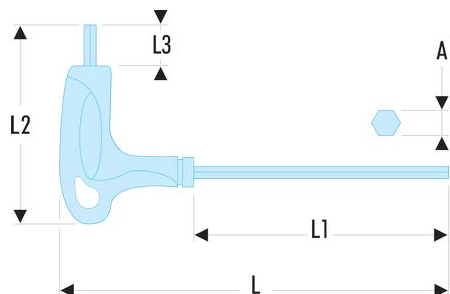

89TX.25SLS 89TX.SLS - Torx® spinners

Description :

- Tool equipped with a FACOM SLS attachment solution, preventing any risk of accidental falls.
- The crimped "rotating" cable solution, selected and tested by FACOM, maintains user ergonomics.
- Ergonomic handle for efficient use of the two ends of the key.
- Finish: chromed shot-blasted.