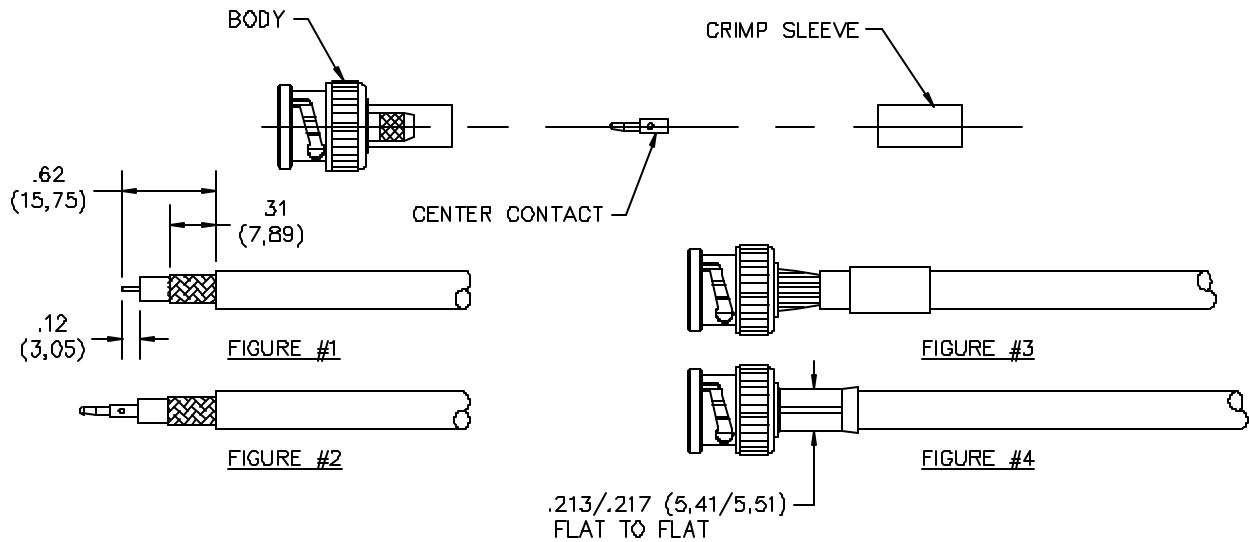

FIGURE #1

A. Strip cable as shown.

FIGURE #2

B. Fit the center contact over conductor wires, slide until it butts against the dielectric. Crimp or solder.

FIGURE #3

C. Slide the metal crimp sleeve over cable, then install the connector body until contact locks into connector.
D. Verify that the knurled ferrule of connector is inserted between the dielectric and the braid.

FIGURE #4

E. Slide the metal sleeve along the cable unit until it butts against the bottom of connector.
F. Crimp sleeve using Hex type Die or equivalent.
G. Retention after crimp is normally 60 lbs./Minute.

Note: Hex Diameter .213/.217 after crimp.

All dimensions are in inches and metric. All specifications are to the latest revisions. Specifications are subject to change without notice.
Registered trademarks are the property of their respective companies. Made in USA

Sales: 800-490-2361 Fax: 888-403-3360
Technical Assistance: 800-241-2060

PomonaACCESS 90117 (800) 444-6785 or (425) 446-6010
More drawings available at www.pomonaelectronics.com