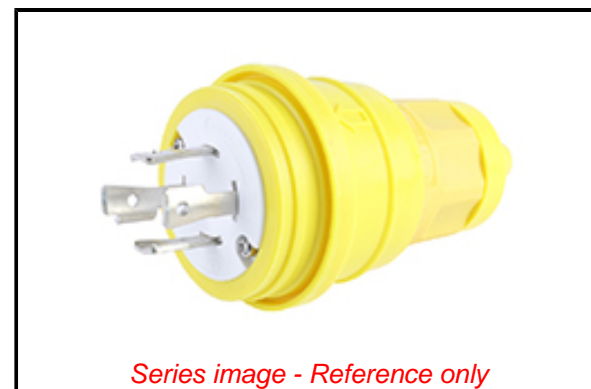

**PLEASE CHECK WWW.MOLEX.COM FOR LATEST PART INFORMATION**

**Part Number:** [1301470083](#)  
**Status:** **Active**  
**Overview:** [Watertite Extreme Wet-Location Wiring Solutions](#)  
**Description:** [Watertite Extreme Plug with Locking Blade, 3 Pole/4 Wire, NEMA L17-30, 3ø 600V, Cord Grip Body Size F4](#)

**Documents:**

[Drawing \(PDF\)](#) [RoHS Certificate of Compliance \(PDF\)](#)  
[Brochure \(PDF\)](#)

**Agency Certification**

CSA LR6837  
 UL E10176

**General**

Product Family [Wiring Devices](#)  
 Series [130147](#)  
 IP Rating IP67  
 NEMA Configuration NEMA L17-30  
 Overview [Watertite Extreme Wet-Location Wiring Solutions](#)  
 Product Name Watertite Extreme  
 Receptacle Type N/A  
 Specialty N/A  
 Type Plug  
 UPC 78678871114

**Physical**

Cord Grip Body Size F4 1"  
 Flange No  
 Flip Lid No  
 Gender Male  
 Length N/A  
 Locking Blade Yes  
 Poles 3-pole/4-wire

**Electrical**

Cord Type N/A  
 Current - Maximum per Contact 30.0A  
 GFCI No  
 Lighted Connector No  
 Voltage - Maximum 3ø 600V

**Material Info**

Engineering Number 28W77

**Reference - Drawing Numbers**

Sales Drawing 1301470083-000

**EU ELV**

**Not Reviewed**

**EU RoHS**

**Not Reviewed**