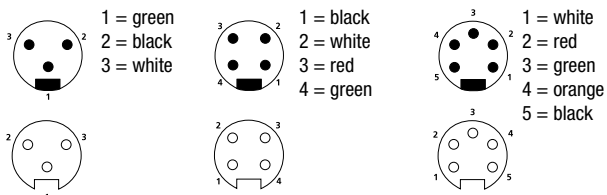

Pin Assignments

Face View 7/8"