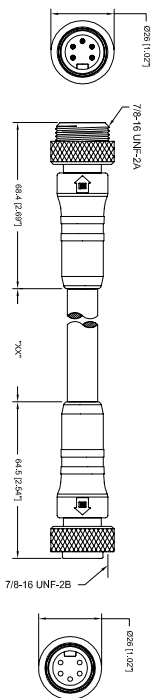

### Description

MINI, Double-Ended Cordset, Straight, Male (external threads) to Female (internal threads), 3-, 4- and 5-Pole, 16 AWG, Yellow TPE (TC-ER) Cable, U.S. Color Code, IP 68 and NEMA 6P Rated.

### Technical Data

**Material**  
 Molded body PUR, yellow  
 Coupling nut Aluminum, e-coated or anodized black  
 Contacts Brass, gold over nickel plated  
 Insert PUR, yellow

**Electrical**  
 Current rating 8 A  
 Voltage rating 600 V

**Mechanical**  
 Temperature -30°C to + 90°C  
 Protection IP 68, NEMA 6P

**Cable**  
 Jacket Yellow, TPE  
 Gauge 16 AWG stranded copper  
 UL Approval TC-ER  
 Outside diameter  
 838: .315"  
 839: .342"  
 877: .371"

#### Face View 7/8"