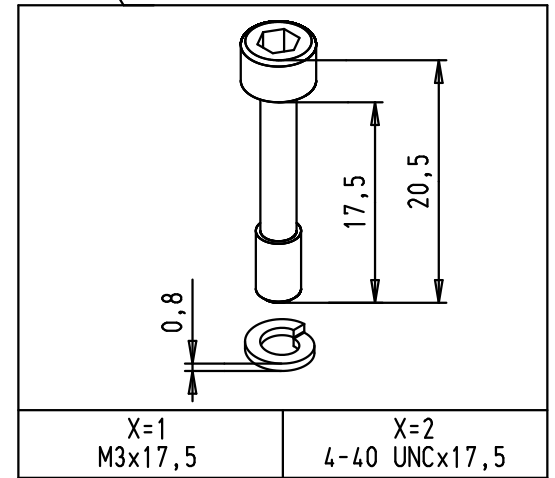

A

Cover screws (x3)
M2,5x6,5
Type Z posidriv
Screwdriver head #1

NOTA :Full metal hood made
with zinc diecast

61 03 001 X013						
61 03 001 3013	Knurled thumb screw	M3 x 16,9				
61 03 001 0013		4-40 UNC x 16,9				
61 03 001 2013	Cylinder socket head cap screw with spring washer [2,6 DIN 127B]	4-40 UNC x 17,5	36163	29/09/10	SC	
61 03 001 1013		M3 x 17,5	32473	10/01/05	STRAUCH	
Part number	Screw type	screw size	Mod.	Dot.	Name	

					Dot.	Name
					Detail.	14/08/03 STRAUCH
					Insp.	
					Stand.	
All Dim. in mm Orig. Size DIN A 4						
HARTING Electronics GmbH & Co. KG D-32339 ESPELKAMP						

INDUCOM - 9 poles, full metal hood for D-Sub, angled cable entry		Maßstab/ Scale
		1 : 1
TB 61 03 001 X013		Blatt/ Page
		1 / 1
Sub.		