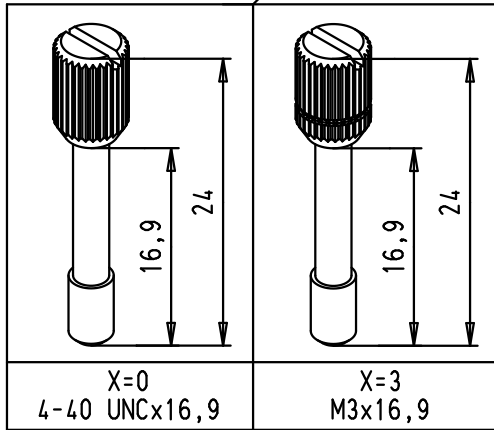

A

Cover screws (x3)
M2,5x6,5
Type Z posidriv
Screwdriver head #1

NOTA :Full metal hood made
with zinc diecast

61 03 001 X013						
61 03 001 3013	Knurled thumb screw	M3 x 16,9				
61 03 001 0013		4-40 UNC x 16,9				
61 03 001 2013	Cylinder socket head cap screw with spring washer [2,6 DIN 127B]	4-40 UNC x 17,5	36163	29/09/10	SC	
61 03 001 1013		M3 x 17,5	32473	10/01/05	STRAUCH	
Part number	Screw type	screw size	Mod.	Dot.	Name	

					Dot.	Name
					Detail.	14/08/03 STRAUCH
					Insp.	
					Stand.	
All Dim. in mm Orig. Size DIN A 4						
HARTING Electronics GmbH & Co. KG D-32339 ESPELKAMP						

INDUCOM - 9 poles, full metal hood for D-Sub, angled cable entry		Maßstab/ Scale
		1 : 1
TB 61 03 001 X013		Blatt/ Page
		1 / 1
Sub.		