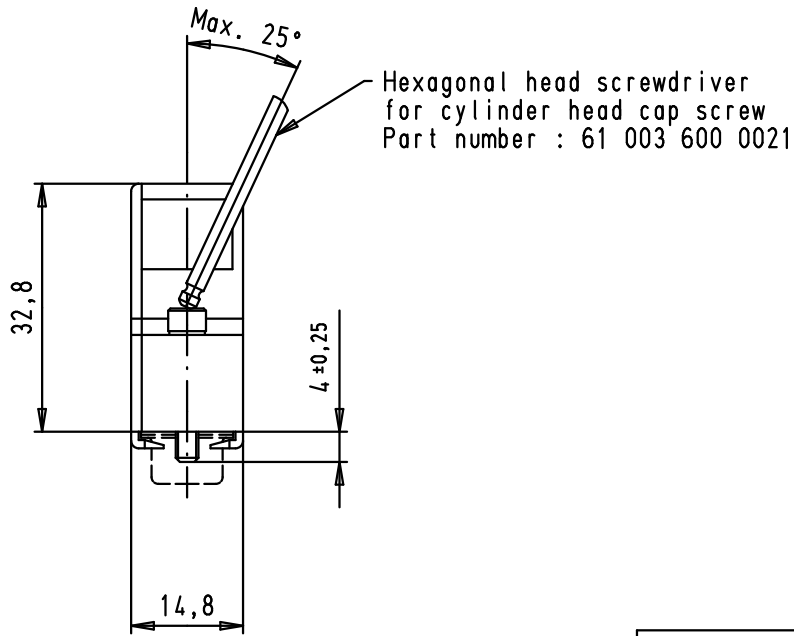

A

Cover screws (x3)
M2,5x6,5
Type Z posidriv
Screwdriver head #1

NOTA :Full metal hood made
with zinc diecast

61 03 001 X013						
61 03 001 3013	Knurled thumb screw	M3 x 16,9				
61 03 001 0013		4-40 UNC x 16,9				
61 03 001 2013	Cylinder socket head cap screw with spring washer [2,6 DIN 127B]	4-40 UNC x 17,5	36163	29/09/10	SC	
61 03 001 1013		M3 x 17,5	32473	10/01/05	STRAUCH	
Part number	Screw type	screw size	Mod.	Dot.	Name	

					Dot.	Name
					Detail.	14/08/03 STRAUCH
					Insp.	
					Stand.	
All Dim. in mm Orig. Size DIN A 4						
HARTING Electronics GmbH & Co. KG D-32339 ESPELKAMP						

INDUCOM - 9 poles, full metal hood for D-Sub, angled cable entry		Maßstab/ Scale
		1 : 1
TB 61 03 001 X013		Blatt/ Page
		1 / 1
Sub.		