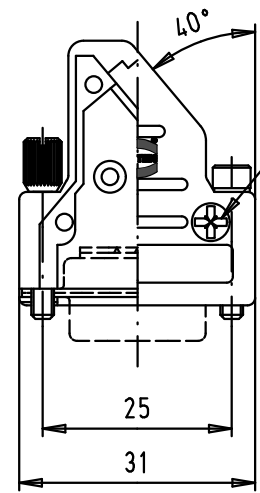

5

4

3

2

1

D

C

B

A

Cover screws (x3)
M2,5x6,5
Type Z posidriv
Screwdriver head #1

NOTA :Full metal hood made
with zinc diecast

61 03 001 X013						
61 03 001 3013	Knurled thumb screw	M3 x 16,9				
61 03 001 0013		4-40 UNC x 16,9				
61 03 001 2013	Cylinder socket head cap screw with spring washer [2,6 DIN 127B]	4-40 UNC x 17,5	36163	29/09/10	SC	
61 03 001 1013		M3 x 17,5	32473	10/01/05	STRAUCH	
Part number	Screw type	screw size	Mod.	Dot.	Name	

					Dot.	Name
					Detail.	14/08/03 STRAUCH
					Insp.	
					Stand.	
All Dim. in mm Orig. Size DIN A 4						
HARTING Electronics GmbH & Co. KG D-32339 ESPELKAMP						

INDUCOM - 9 poles, full metal hood for D-Sub, angled cable entry		Maßstab/ Scale
		1 : 1
TB 61 03 001 X013		Blatt/ Page
		1 / 1
Sub.		