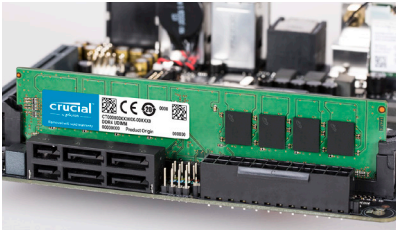

The memory & storage experts™

CRUCIAL® DESKTOP MEMORY

THE FAST, EASY WAY TO IMPROVE YOUR DESKTOP'S PERFORMANCE

There's an easy cure for a slow computer: more memory. Designed to help your system run faster and smoother, Crucial® Desktop Memory is one of the easiest and most affordable ways to improve your system's performance. Load programs faster. Increase responsiveness. Run data-intensive applications with ease, and increase your desktop's multitasking capabilities.

Make everything on your computer faster

Multitask with ease

Easy to install

Maximize the value of your system

CRUCIAL® DESKTOP MEMORY

Make everything on your computer faster

Memory is a component in your computer that allows for short-term data access. Since your system's moment-to-moment operations rely on short-term data access – loading applications, browsing the Web or editing a spreadsheet – the speed and amount of memory in your system plays a critical role. Load apps in seconds by increasing the speed of your memory and installing more of it.