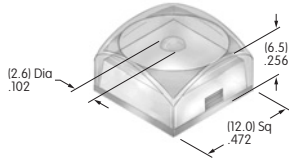

Accessories & Hardware

AT3086

12mm Home Key Cap with Lens/Diffuser

Polycarbonate
Colors: JB
Series: KP

AT3087

15mm Home Key Cap with Lens/Diffuser

Polycarbonate
Colors: JB
Series: KP

AT3088

17.4mm Home Key Cap with Lens/Diffuser

Polycarbonate
Colors: JB
Series: KP

AT4000s

AT4001

Square Dust Cover

Lid: Polyvinyl chloride
Gasket: Polyethylene
Series: LB UB

AT4002

Round Dust Cover

Lid: Polyvinyl chloride
Gasket: Polyethylene
Series: LB

AT4003

.394" Bat Lever Cap

Polyvinyl chloride
Colors: A B C
Series: A B

AT4011

Rectangular Dust Cover

Lid: Polyvinyl chloride
Gasket: Polyethylene
Series: LB UB