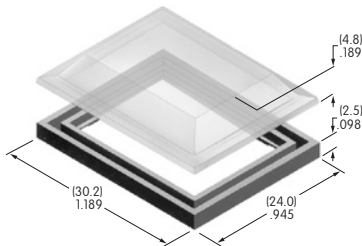

Lid: Polyvinyl chloride
Gasket: Polyethylene
Series: LB

AT4003

.394" Bat Lever Cap

Polyvinyl chloride
Colors: A B C
Series: A B

AT4011

Rectangular Dust Cover

Lid: Polyvinyl chloride
Gasket: Polyethylene
Series: LB UB

AT4012

Round Solid Colored Cap

Polycarbonate
Colors: BJ CJ EJ FJ GJ
Series: LB

AT4013

Round Colored Insert Cap

Polycarbonate
Colors: JB JC JE JF JG
Series: LB

AT4016

Round Spot Illuminated Cap