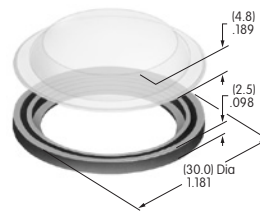

17.4mm Home Key Cap with Lens/Diffuser

Polycarbonate
Colors: JB
Series: KP

AT4000s

AT4001

Square Dust Cover

Lid: Polyvinyl chloride
Gasket: Polyethylene
Series: LB UB

AT4002

Round Dust Cover

Lid: Polyvinyl chloride
Gasket: Polyethylene
Series: LB

AT4003

.394" Bat Lever Cap

Polyvinyl chloride
Colors: A B C
Series: A B

AT4011

Rectangular Dust Cover

Lid: Polyvinyl chloride
Gasket: Polyethylene
Series: LB UB