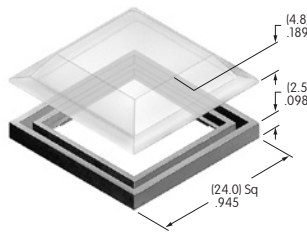

17.4mm Home Key Cap with Lens/Diffuser

Polycarbonate
Colors: JB
Series: KP

AT4000s

AT4001

Square Dust Cover

Lid: Polyvinyl chloride
Gasket: Polyethylene
Series: LB UB

AT4002

Round Dust Cover

Lid: Polyvinyl chloride
Gasket: Polyethylene
Series: LB

AT4003

.394" Bat Lever Cap

Polyvinyl chloride
Colors: A B C
Series: A B

AT4011

Rectangular Dust Cover

Lid: Polyvinyl chloride
Gasket: Polyethylene
Series: LB UB