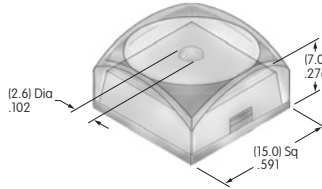

AT3087

15mm Home Key Cap with Lens/Diffuser

Polycarbonate
Colors: JB
Series: KP