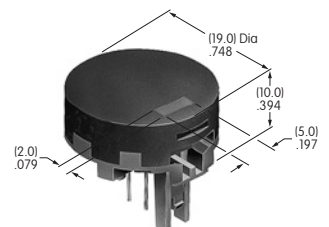

AT4016

Round Spot Illuminated Cap

Polycarbonate
Cap Colors: A B C F
LED Colors: C D F CF
Series: LB

Color Codes: A Black B White C Red D Amber E Yellow F Green G Blue H Gray J Clear