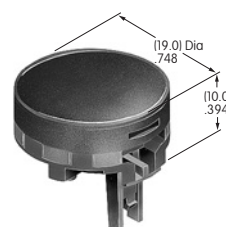

17.4mm Home Key Cap with Lens/Diffuser

Polycarbonate
Colors: JB
Series: KP

AT4000s

AT4001

Square Dust Cover

Lid: Polyvinyl chloride
Gasket: Polyethylene
Series: LB UB

AT4002

Round Dust Cover

Lid: Polyvinyl chloride
Gasket: Polyethylene
Series: LB

AT4003

.394" Bat Lever Cap

Polyvinyl chloride
Colors: A B C
Series: A B

AT4011

Rectangular Dust Cover

Lid: Polyvinyl chloride
Gasket: Polyethylene
Series: LB UB

AT4012

Round Solid Colored Cap

Polycarbonate
Colors: BJ CJ EJ FJ GJ
Series: LB

AT4013

Round Colored Insert Cap

Polycarbonate
Colors: JB JC JE JF JG
Series: LB

AT4016

Round Spot Illuminated Cap