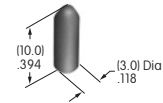

17.4mm Home Key Cap with Lens/Diffuser

Polycarbonate
Colors: JB
Series: KP

AT4000s

AT4001

Square Dust Cover

Lid: Polyvinyl chloride
Gasket: Polyethylene
Series: LB UB

AT4002

Round Dust Cover

Lid: Polyvinyl chloride
Gasket: Polyethylene
Series: LB

AT4003

.394" Bat Lever Cap

Polyvinyl chloride
Colors: A B C
Series: A B

AT4011

Rectangular Dust Cover

Lid: Polyvinyl chloride
Gasket: Polyethylene
Series: LB UB