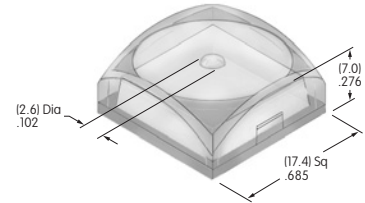

17.4mm Home Key Cap with Lens/Diffuser

Polycarbonate
Colors: JB
Series: KP

AT4000s

AT4001

Square Dust Cover

Lid: Polyvinyl chloride
Gasket: Polyethylene
Series: LB UB

AT4002

Round Dust Cover

Lid: Polyvinyl chloride
Gasket: Polyethylene
Series: LB

AT4003

.394" Bat Lever Cap

Polyvinyl chloride
Colors: A B C
Series: A B

AT4011

Rectangular Dust Cover

Lid: Polyvinyl chloride
Gasket: Polyethylene
Series: LB UB