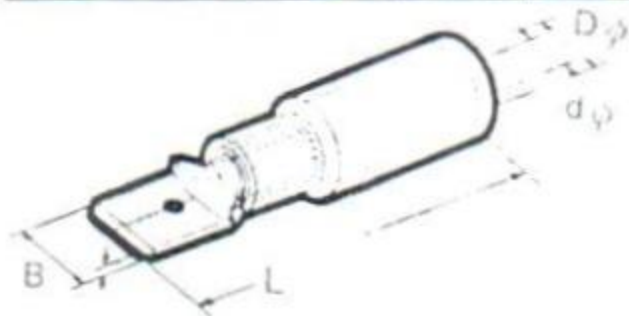

HEAT SHRINKABLE FULLY NYLON MALE CONNECTORS 熱收縮插鞘公端子

mm

ITEM NO.	DIMENSIONS					WIRE RANGE		COLOR
	B	L	t	dφ	Dφ	Twine mm ²	AWG	
HSRM250	6.3	38.5	0.8	1.8	3.9	0.75~1.25	18~16	RED
HSBM250	6.3	39.5	0.8	2.4	4.2	1.25~2.0	16~14	BLUE
HSYM250	6.3	39.5	0.8	3.5	5.5	2.63~6.64	12~10	YELLOW

HEAT SHRINKABLE FULLY NYLON FEMALE CONNECTORS 熱收縮插鞘母端子

mm

ITEM NO.	DIMENSIONS					WIRE RANGE		COLOR
	B	L	t	dφ	Dφ	Twine mm ²	AWG	
HSRF250	6.7	36.5	0.8	1.8	3.9	0.75~1.25	18~16	RED
HSBF250	6.7	36.5	0.8	2.4	4.2	1.25~2.0	16~14	BLUE
HSYF250	6.7	37	0.8	3.5	5.5	2.63~6.64	12~10	YELLOW