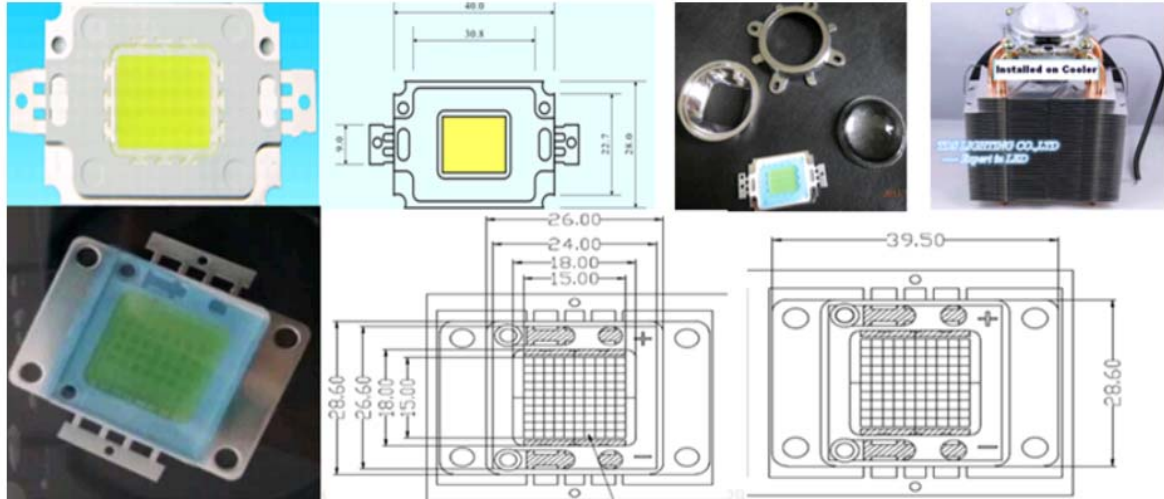

30 watt High Power LED

Power: 30 watt
 Current: 2100mA
 CRI: >75 Max=95
 Color: warm white, white, coolwhite, R-G-B, orange, purple, pink
 Chip: Epistar, Bridgelux, semileds, Genesis etc
 Application: Indoor and Outdoor Lights

Name	Model	Color	Angle (°)	wave length/Color (IF=2.1A)		Luminous flux (IF=2.1A)		forward voltage (IF=2.1A)	
				MIN	MAX	MIN	MAX	MIN	MAX
30W LED	TDS-P030LRC11	RED	160	620nm	625nm	300	400	12	15
	TDS-P030LAD18	BLUE	160	460nm	465nm	400	550	12	15
	TDS-P030LAF25	GREEN	160	520nm	525nm	1000	2200	15	17
	TDS-P030LAO27	WHITE	160	2000K	3000K	2000	2800	15	17
	TDS-P030LAQ27	WHITE	160	3000K	4000K	2000	2800	15	17
	TDS-P030LAS27	WHITE	160	4000K	5000K	2000	3000	15	17
	TDS-P030LAU27	WHITE	160	5000K	6000K	2000	3000	15	17
	TDS-P030LAW27	WHITE	160	6000K	7000K	2000	3000	15	17
	TDS-P030LAY27	WHITE	160	7000K	8000K	2000	3000	15	17
	TDS-P030LAZ27	WHITE	160	8000K	9000K	2000	3000	15	17
	TDS-P030L4RGB	RGB	160±5	R=40LM	G=80LM	B=25LM	As per Data sheet		