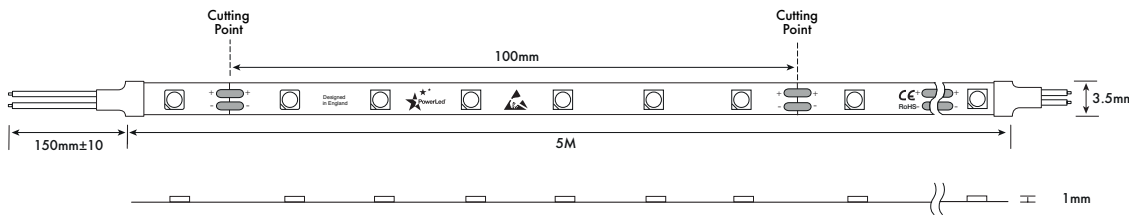

Mechanical

PowerLed (UK) Ltd
Orion House
Calleva Park
Aldermaston
Berkshire
RG7 8SN

Contact:
Tel: 0118 9703856
enquiries@powerled.uk.com
www.powerled.uk.com