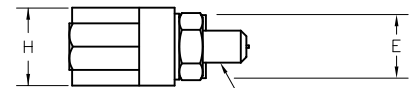

POSITION #1

POSITION #1

PLUG

#2-56 JACKSCREW
(2 PLCS)
SEE PAGE MA-5

RECEPTACLE

#2-56 JACKPOST
(2 PLCS)
SEE PAGE MA-5

DIMENSIONS									
SIZE	CONTACT ROWS	A	B		C	D	E	H	HARDWARE
			PLUG MAX	RCPT MAX					
9	2	.778	.292	.378	.398	.565	.173	.208	#2-56 UNC THD (.092 DIA THRU)
15		.928	.442	.528	.548	.715			
21		1.078	.592	.678	.698	.865			
25		1.178	.692	.778	.798	.965			
31		1.328	.842	.928	.948	1.115			
37		1.478	.992	1.078	1.098	1.265			
51	3	1.428	.942	1.028	1.048	1.215	.220	.250	