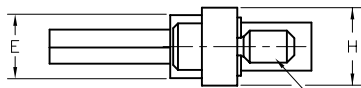

POSITION #1

POSITION #1

PLUG

#2-56 JACKSCREW
(2 PLCS)
SEE PAGE MA-5

RECEPTACLE

#2-56 JACKPOST
(2 PLCS)
SEE PAGE MA-5

DIMENSIONS									
SIZE	CONTACT ROWS	A	B		C	D	E	H	HARDWARE
			PLUG MAX	RCPT MAX					
9	2	.778	.292	.378	.398	.565	.173	.208	#2-56 UNC THD (.092 DIA THRU)
15		.928	.442	.528	.548	.715			
21		1.078	.592	.678	.698	.865			
25		1.178	.692	.778	.798	.965			
31		1.328	.842	.928	.948	1.115			
37		1.478	.992	1.078	1.098	1.265			
51	3	1.428	.942	1.028	1.048	1.215	.220	.250	