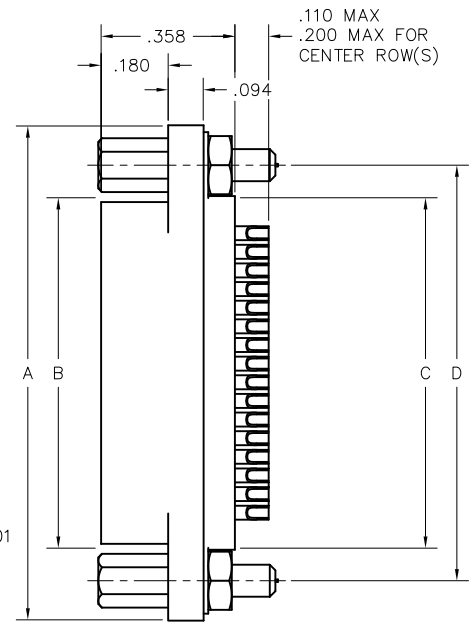

POSITION #1

POSITION #1

PLUG

#2-56 JACKSCREW
(2 PLCS)
SEE PAGE MA-5

RECEPTACLE

#2-56 JACKPOST
(2 PLCS)
SEE PAGE MA-5

DIMENSIONS									
SIZE	CONTACT ROWS	A	B		C	D	E	H	HARDWARE
			PLUG MAX	RCPT MAX					
9	2	.778	.292	.378	.398	.565	.173	.208	#2-56 UNC THD (.092 DIA THRU)
15		.928	.442	.528	.548	.715			
21		1.078	.592	.678	.698	.865			
25		1.178	.692	.778	.798	.965			
31		1.328	.842	.928	.948	1.115			
37		1.478	.992	1.078	1.098	1.265			
51	3	1.428	.942	1.028	1.048	1.215	.220	.250	