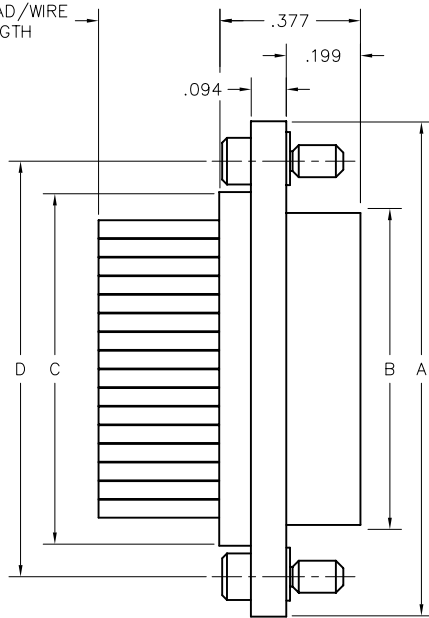

POSITION #1

POSITION #1

PLUG

#2-56 JACKSCREW
(2 PLCS)
SEE PAGE MA-5

RECEPTACLE

#2-56 JACKPOST
(2 PLCS)
SEE PAGE MA-5

DIMENSIONS									
SIZE	CONTACT ROWS	A	B		C	D	E	H	HARDWARE
			PLUG MAX	RCPT MAX					
9	2	.778	.292	.378	.398	.565	.173	.208	#2-56 UNC THD (.092 DIA THRU)
15		.928	.442	.528	.548	.715			
21		1.078	.592	.678	.698	.865			
25		1.178	.692	.778	.798	.965			
31		1.328	.842	.928	.948	1.115			
37		1.478	.992	1.078	1.098	1.265			
51	3	1.428	.942	1.028	1.048	1.215	.220	.250	