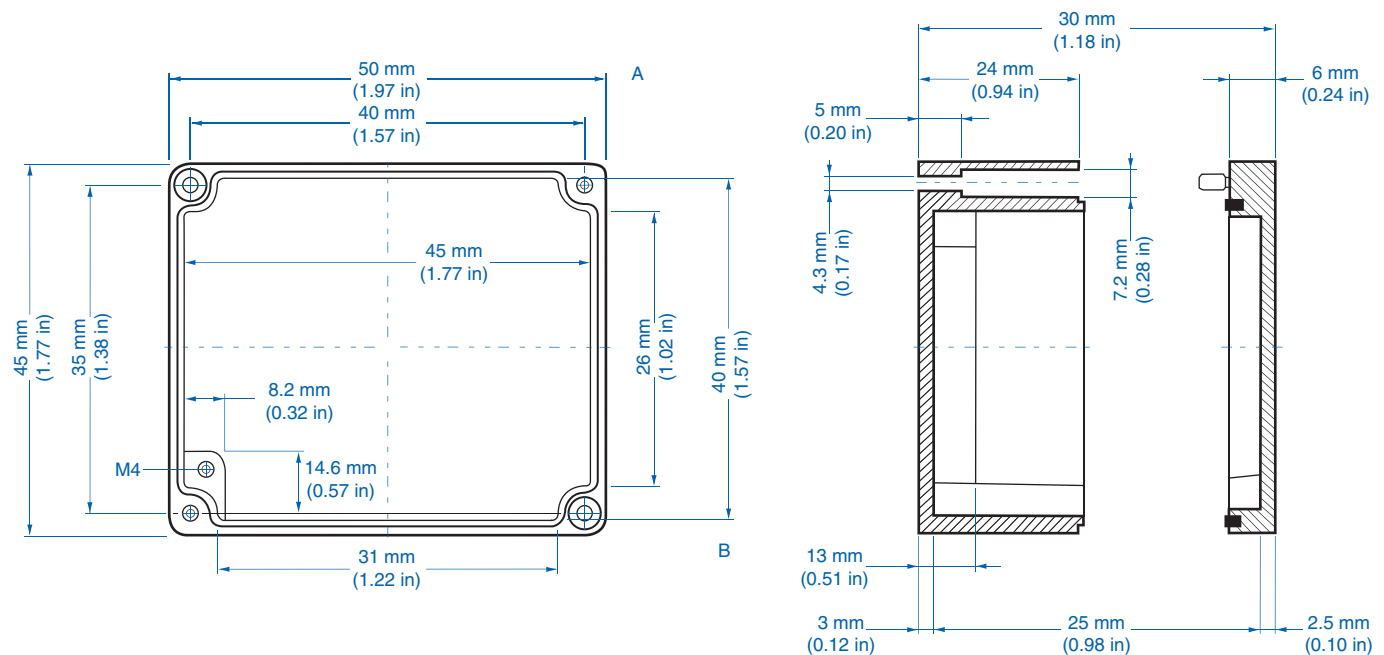

With the help of the steel mounting plates, even large and heavy components can be securely mounted. The mounting plates are available from enclosures AL 88-6 and larger.

External Hinges*

DIN Rail*

Sample Application

External Mounting Tabs*

Sample Application

* sold separately

AL 55-3 – Aluminum – 50 x 45 mm (1.97 x 1.77 in.)

Standard Features

- **Protection Level:** IP65
- **Technical:** Smooth Sidewalls
- **Enclosure Material:** Cast Aluminum, Al Si 12
- **Temperature Range:** -40°C to 100°C (-40°F to 212°F)
- **Gasket Material:** Polyurethane
-35°C to 80°C (-31°F to 176°F)
- **Color:** Silver Gray, RAL 7001
- **Accessories:** See section below

Aluminum

Ordering Information	Cat. No.	Type	Length	Dimensions mm (in)		Std. Pk.
				Width	Height	
Enclosure	150-001	AL 55-3	50 mm (1.97 in)	45 mm (1.77 in)	30 mm (1.18 in)	1

Standard Features

- **Protection Level:** IP65
- **Technical:** Smooth Sidewalls
- **Enclosure Material:** Cast Aluminum, Al Si 12
- **Temperature Range:** -40°C to 100°C (-40°F to 212°F)
- **Gasket Material:** Polyurethane
-35°C to 80°C (-31°F to 176°F)
- **Color:** Silver Gray, RAL 7001
- **Accessories:** See section below

Please refer to pages 136-140 for additional accessories and detailed information.

AL 1006-3 – Aluminum – 98 x 64 mm (3.86 x 2.52 in.)

Standard Features

- **Protection Level:** IP65
- **Technical:** Smooth Sidewalls
- **Enclosure Material:** Cast Aluminum, Al Si 12
- **Temperature Range:** -40°C to 100°C (-40°F to 212°F)
- **Gasket Material:** Polyurethane
-35°C to 80°C (-31°F to 176°F)
- **Color:** Silver Gray, RAL 7001
- **Accessories:** See section below