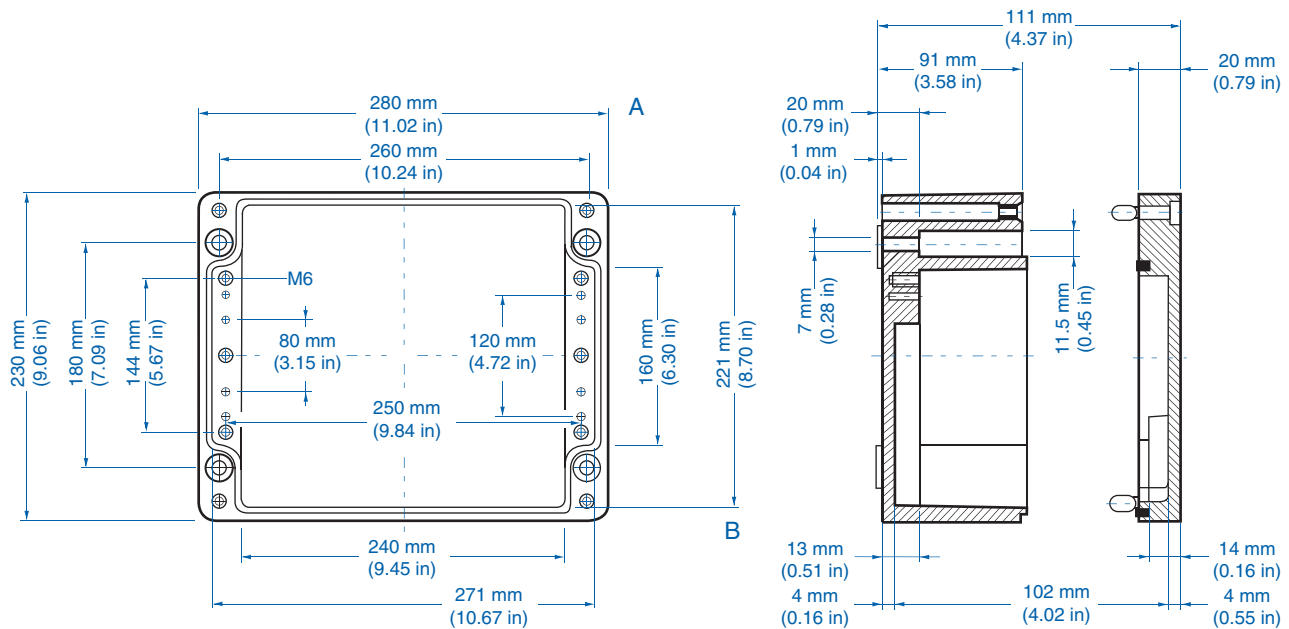

Accessories

Ordering Information	Cat. No.	Type	Std. Pk.
Mounting Plate	155-015	ALMPS-2823	1
Hinge Kit Set	154-210	HK-AL	1
DIN Rail TS 35 - 35 x 266mm	162-015	TS35/266	1
Mounting Tab Kit - large	154-006	MT-AL2	1

Please refer to pages 136-140 for additional accessories and detailed information.