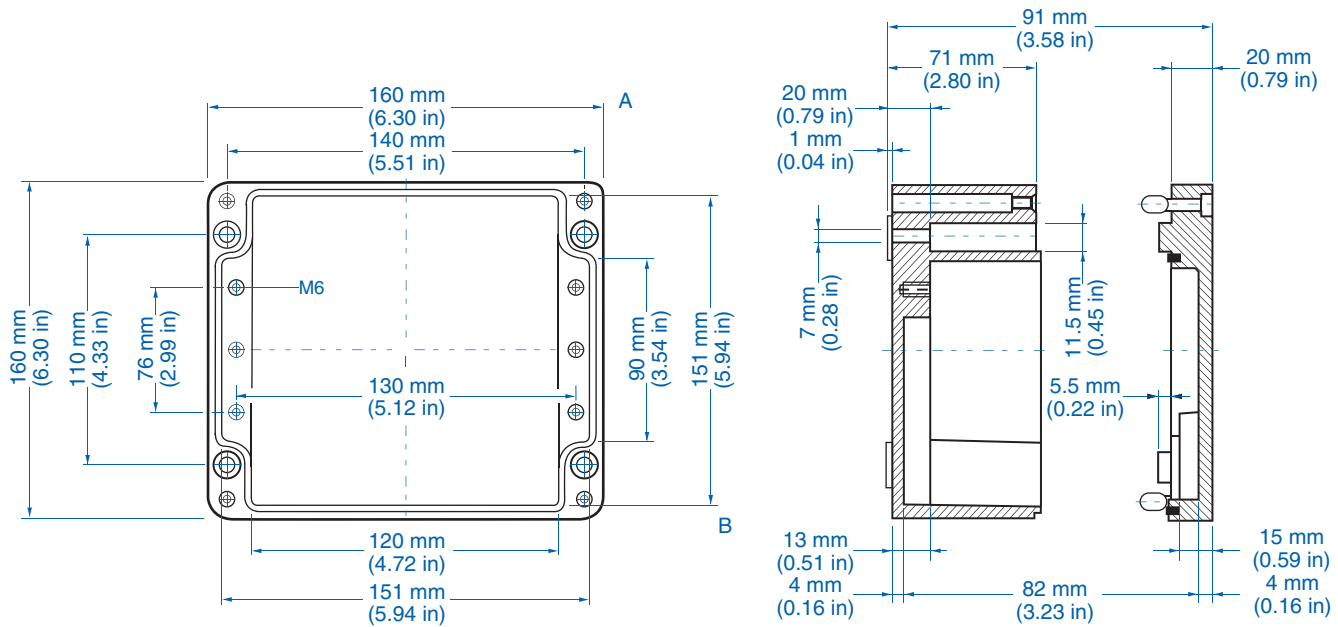

Accessories

Ordering Information	Cat. No.	Type	Std. Pk.
Mounting Plate	155-011	ALMPS-1616	1
Hinge Kit Set	154-210	HK-AL	1
DIN Rail TS 35 - 35 x 145mm	162-011	TS35/145	1
Mounting Tab Kit - large	154-006	MT-AL2	1

Please refer to pages 136-140 for additional accessories and detailed information.