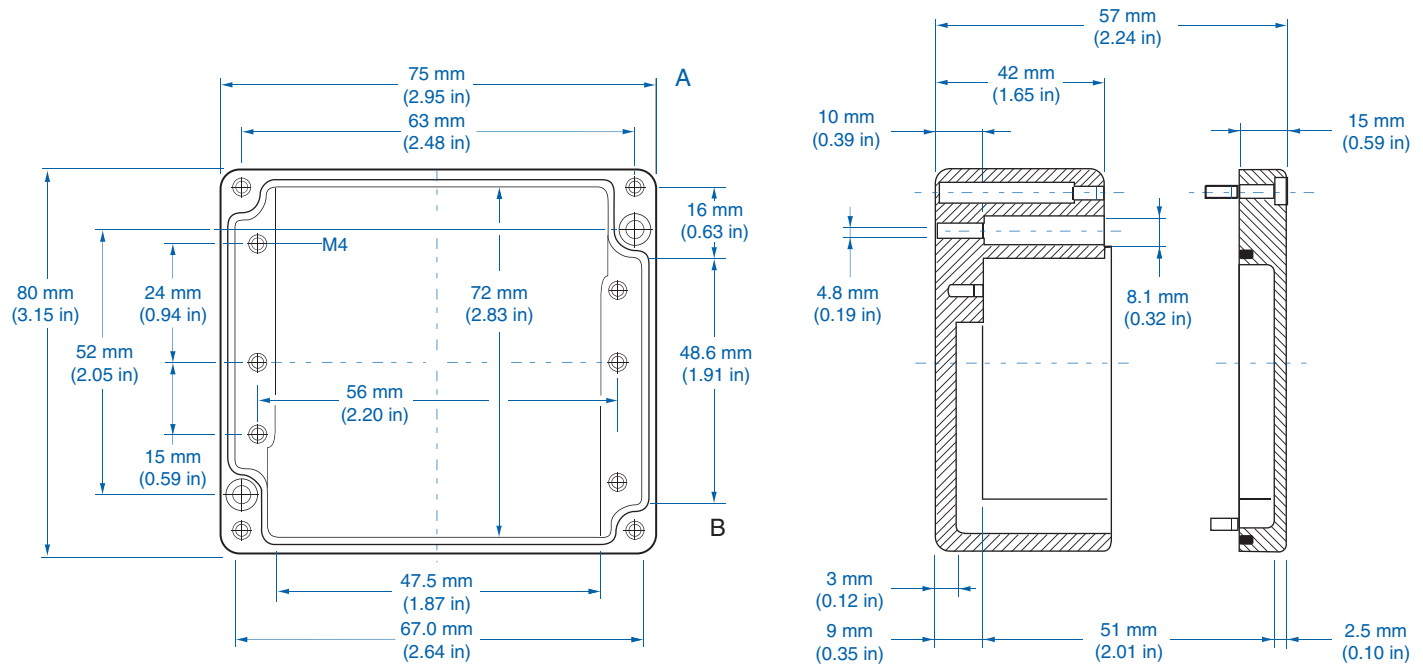

Accessories

Ordering Information	Cat. No.	Type	Std. Pk.
Mounting Plate	155-005	ALMPS-88	1
Mounting Tab Kit - small	154-004	MT-AL1	1

Please refer to pages 136-140 for additional accessories and detailed information.