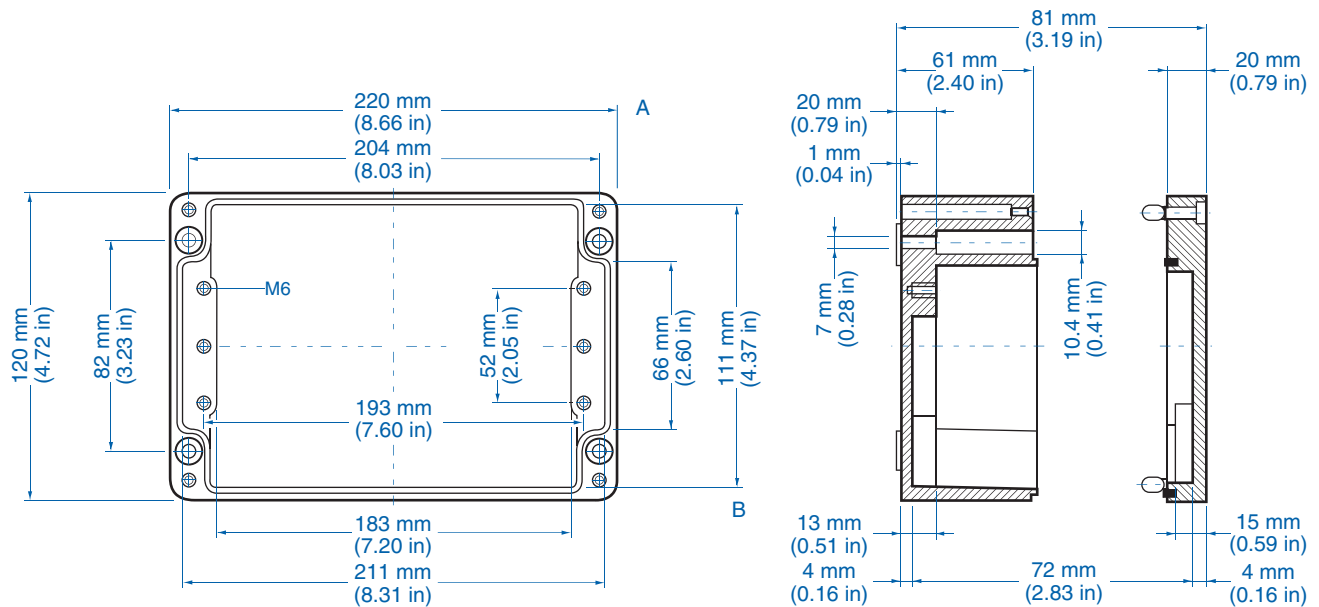

Please refer to pages 136-140 for additional accessories and detailed information.

Standard Features

- **Protection Level:** IP65
- **Technical:** Smooth Sidewalls
- **Enclosure Material:** Cast Aluminum, Al Si 12
- **Temperature Range:** -40°C to 100°C (-40°F to 212°F)
- **Gasket Material:** Polyurethane
-35°C to 80°C (-31°F to 176°F)
- **Color:** Silver Gray, RAL 7001
- **Accessories:** See section below

Aluminum

Ordering Information	Cat. No.	Type	Length	Dimensions mm (in)		Std. Pk.
				Width	Height	
Enclosure	150-010	AL 2212-8	220 mm (8.66 in)	120 mm (4.72 in)	80 mm (3.15 in)	1

Accessories

Ordering Information	Cat. No.	Type	Std. Pk.
Mounting Plate	155-010	ALMPS-2212	1
Hinge Kit Set	154-210	HK-AL	1
DIN Rail TS 35 - 35 x 208mm	162-010	TS35/208	1
Mounting Tab Kit - large	154-006	MT-AL2	1

Please refer to pages 136-140 for additional accessories and detailed information.

AL 1616-9 – Aluminum – 160 x 160 mm (6.30 x 6.30 in.)

Standard Features

- **Protection Level:** IP65
- **Technical:** Smooth Sidewalls
- **Enclosure Material:** Cast Aluminum, Al Si 12
- **Temperature Range:** -40°C to 100°C (-40°F to 212°F)
- **Gasket Material:** Polyurethane
-35°C to 80°C (-31°F to 176°F)
- **Color:** Silver Gray, RAL 7001
- **Accessories:** See section below