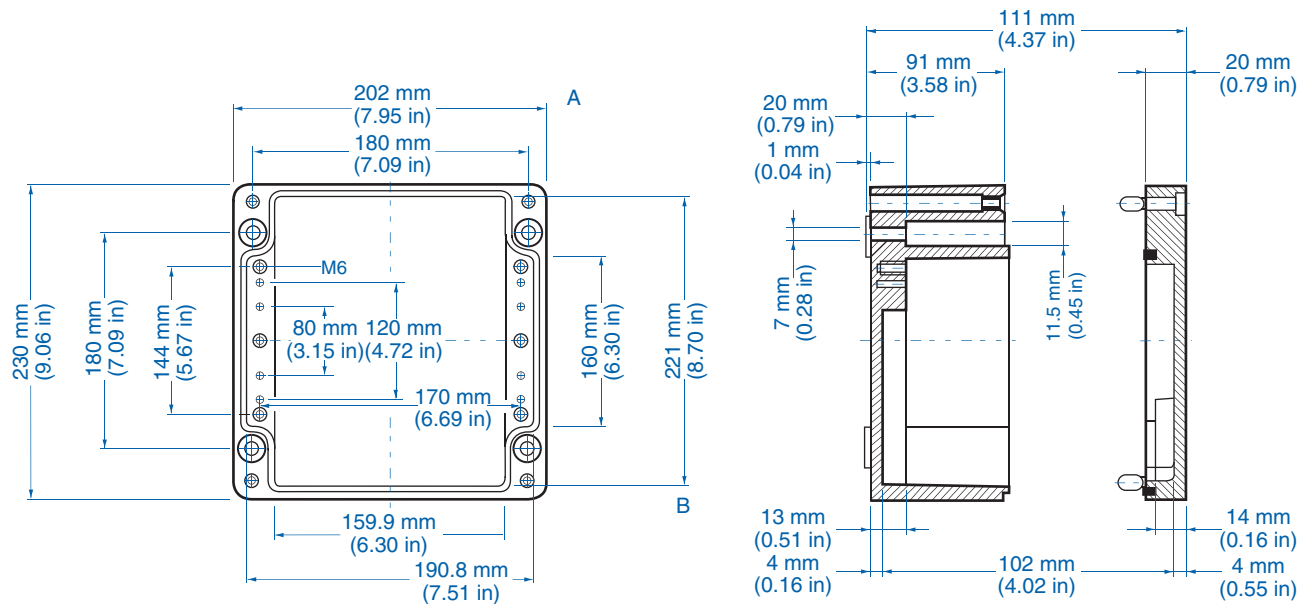

Aluminum

Ordering Information	Cat. No.	Type	Length	Dimensions mm (in)		Std. Pk.
				Width	Height	
Enclosure	150-013	AL 3616-9	360 mm (14.17 in)	160 mm (6.30 in)	90 mm (3.54 in)	1

Accessories

Ordering Information	Cat. No.	Type	Std. Pk.
Mounting Plate	155-013	ALMPS-3616	1
Hinge Kit Set	154-210	HK-AL	1
DIN Rail TS 35 - 35 x 345mm	162-013	TS35/345	1
Mounting Tab Kit - large	154-006	MT-AL2	1

Please refer to pages 136-140 for additional accessories and detailed information.

Standard Features

- **Protection Level:** IP65
- **Technical:** Smooth Sidewalls
- **Enclosure Material:** Cast Aluminum, Al Si 12
- **Temperature Range:** -40°C to 100°C (-40°F to 212°F)
- **Gasket Material:** Polyurethane
-35°C to 80°C (-31°F to 176°F)
- **Color:** Silver Gray, RAL 7001
- **Accessories:** See section below

Aluminum

Ordering Information	Cat. No.	Type	Length	Dimensions mm (in)		Std. Pk.
				Width	Height	
Enclosure	150-014	AL 2023-11	202 mm (7.95 in)	230 mm (9.06 in)	111 mm (4.37 in)	1

Accessories

Ordering Information	Cat. No.	Type	Std. Pk.
Mounting Plate	155-014	ALMPS-2023	1
Hinge Kit Set	154-210	HK-AL	1
DIN Rail TS 35 - 35 x 186mm	162-014	TS35/186	1
Mounting Tab Kit - large	154-006	MT-AL2	1

Please refer to pages 136-140 for additional accessories and detailed information.

AL 2823-11 – Aluminum – 280 x 230 mm (11.02 x 9.06 in.)

Standard Features

- **Protection Level:** IP65
- **Technical:** Smooth Sidewalls
- **Enclosure Material:** Cast Aluminum, Al Si 12
- **Temperature Range:** -40°C to 100°C (-40°F to 212°F)
- **Gasket Material:** Polyurethane
-35°C to 80°C (-31°F to 176°F)
- **Color:** Silver Gray, RAL 7001
- **Accessories:** See section below