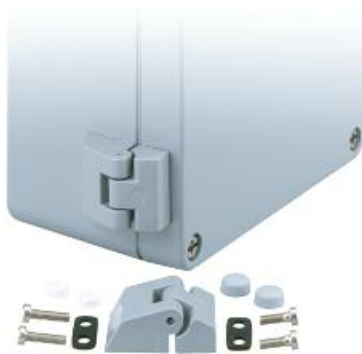

AL Enclosure Series

Altech
by els spelsberg

The external mounting tabs allow for solid and safe wall mounting of the AL Enclosures. The installation of the clamps to the enclosure can be varied up to 90 degrees.

Through the use of external hinges, the covers of the AL Series can be converted into hinged doors. This is especially useful when devices such as push-button systems are integrated into the enclosure. The external hinges, constructed of cast aluminum can be swiveled up to 150 degrees.

With the help of the steel mounting plates, even large and heavy components can be securely mounted. The mounting plates are available from enclosures AL 88-6 and larger.

External Hinges*

DIN Rail*

Sample Application