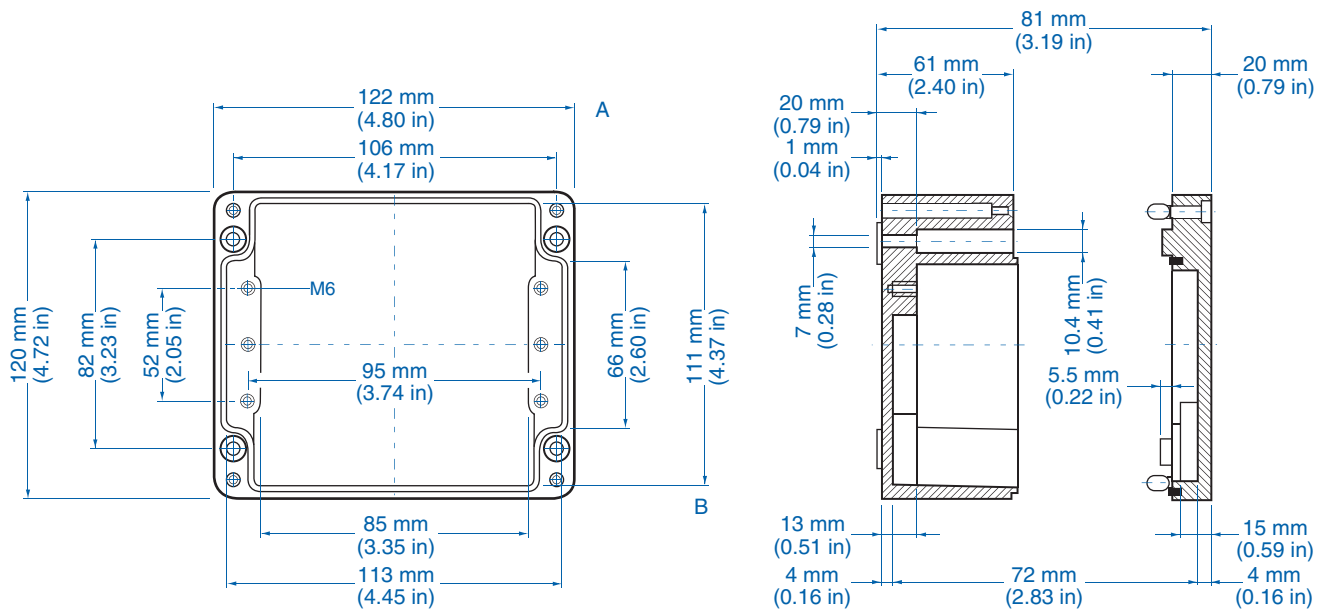

Accessories

Ordering Information	Cat. No.	Type	Std. Pk.
Mounting Plate	155-009	ALMPS-1212	1
Hinge Kit Set	154-210	HK-AL	1
DIN Rail TS 35 - 35 x 110 mm	162-009	TS35/110	1
Mounting Tab Kit - large	154-006	MT-AL2	1

Please refer to pages 136-140 for additional accessories and detailed information.