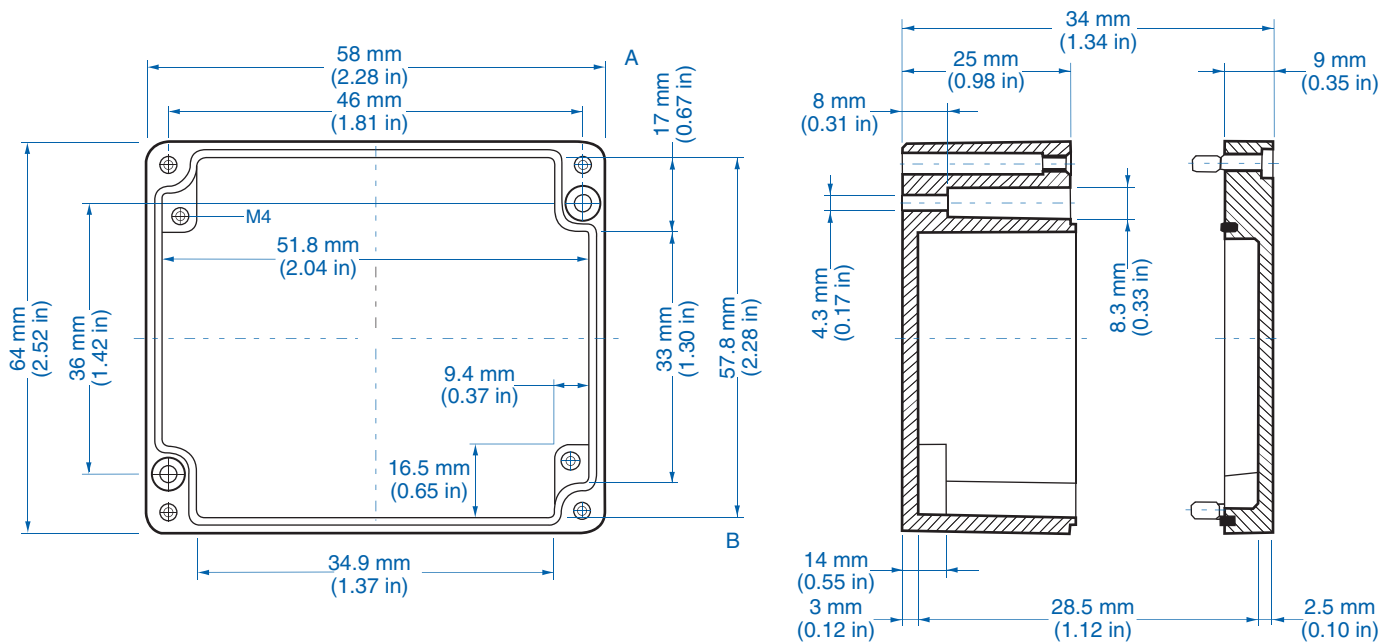

External Mounting Tabs*

Sample Application

* sold separately

AL 55-3 – Aluminum – 50 x 45 mm (1.97 x 1.77 in.)

Standard Features

- **Protection Level:** IP65
- **Technical:** Smooth Sidewalls
- **Enclosure Material:** Cast Aluminum, Al Si 12
- **Temperature Range:** -40°C to 100°C (-40°F to 212°F)
- **Gasket Material:** Polyurethane
-35°C to 80°C (-31°F to 176°F)
- **Color:** Silver Gray, RAL 7001
- **Accessories:** See section below

Aluminum

Ordering Information	Cat. No.	Type	Length	Dimensions mm (in)		Std. Pk.
				Width	Height	
Enclosure	150-001	AL 55-3	50 mm (1.97 in)	45 mm (1.77 in)	30 mm (1.18 in)	1

Standard Features

- **Protection Level:** IP65
- **Technical:** Smooth Sidewalls
- **Enclosure Material:** Cast Aluminum, Al Si 12
- **Temperature Range:** -40°C to 100°C (-40°F to 212°F)
- **Gasket Material:** Polyurethane
-35°C to 80°C (-31°F to 176°F)
- **Color:** Silver Gray, RAL 7001
- **Accessories:** See section below

Please refer to pages 136-140 for additional accessories and detailed information.

AL 1006-3 – Aluminum – 98 x 64 mm (3.86 x 2.52 in.)

Standard Features

- **Protection Level:** IP65
- **Technical:** Smooth Sidewalls
- **Enclosure Material:** Cast Aluminum, Al Si 12
- **Temperature Range:** -40°C to 100°C (-40°F to 212°F)
- **Gasket Material:** Polyurethane
-35°C to 80°C (-31°F to 176°F)
- **Color:** Silver Gray, RAL 7001
- **Accessories:** See section below