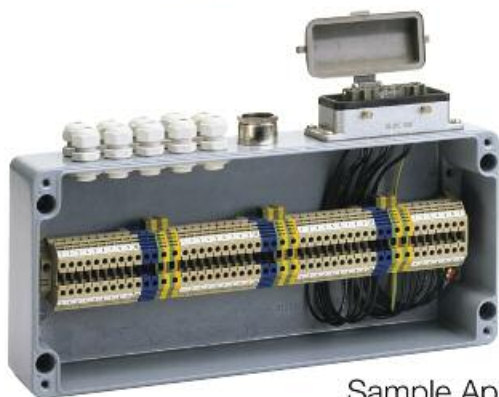

Sample Application