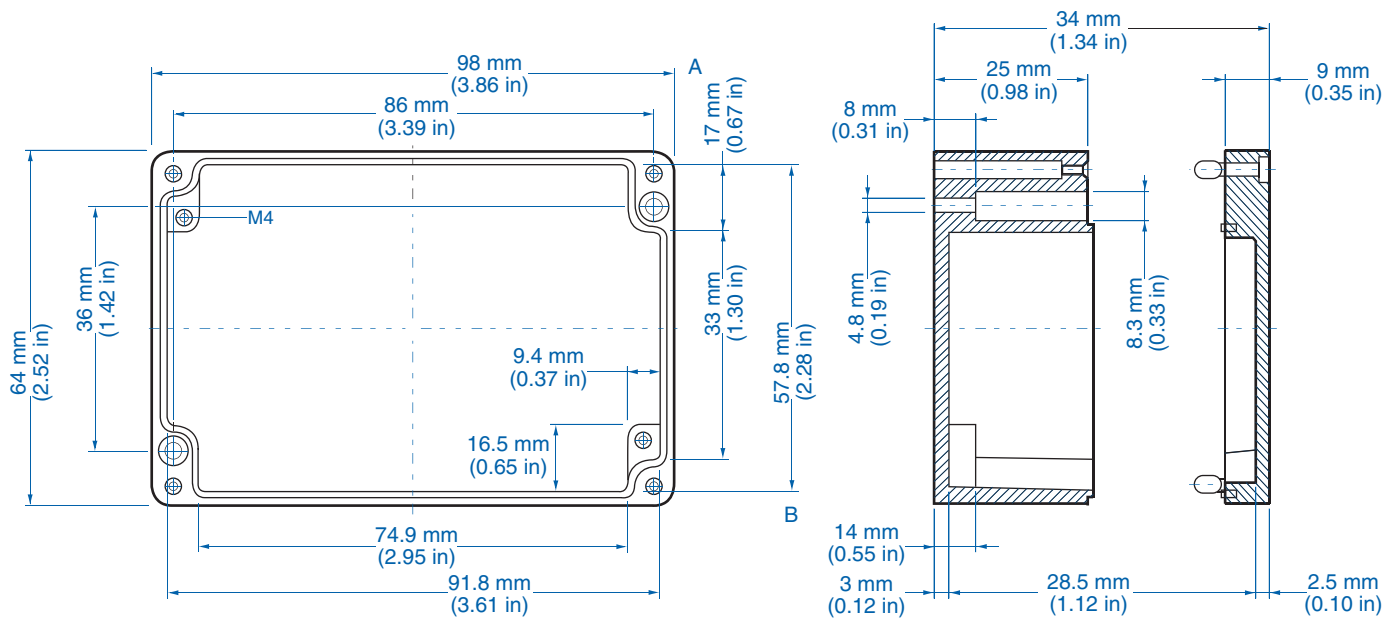

Accessories

Ordering Information	Cat. No.	Type	Std. Pk.
Mounting Tab Kit - small	154-004	MT-AL1	1

Please refer to pages 136-140 for additional accessories and detailed information.