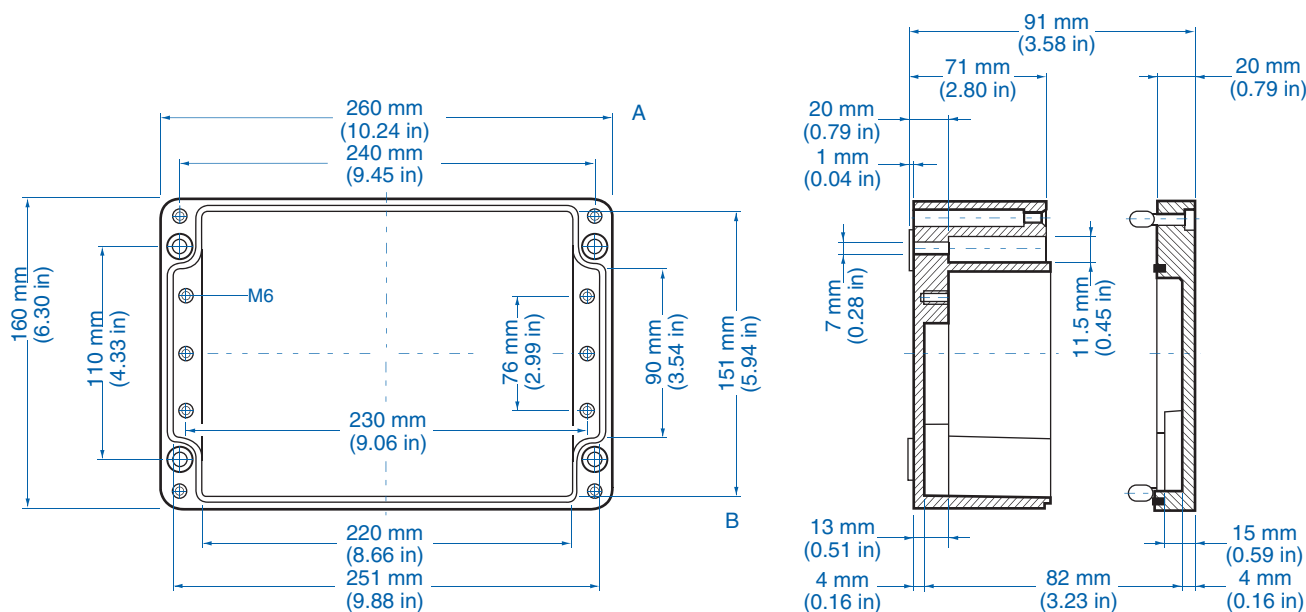

Accessories

Ordering Information	Cat. No.	Type	Std. Pk.
Mounting Plate	155-012	ALMPS-2616	1
Hinge Kit Set	154-210	HK-AL	1
DIN Rail TS 35 - 35 x 245mm	162-012	TS35/245	1
Mounting Tab Kit - large	154-006	MT-AL2	1

Please refer to pages 136-140 for additional accessories and detailed information.