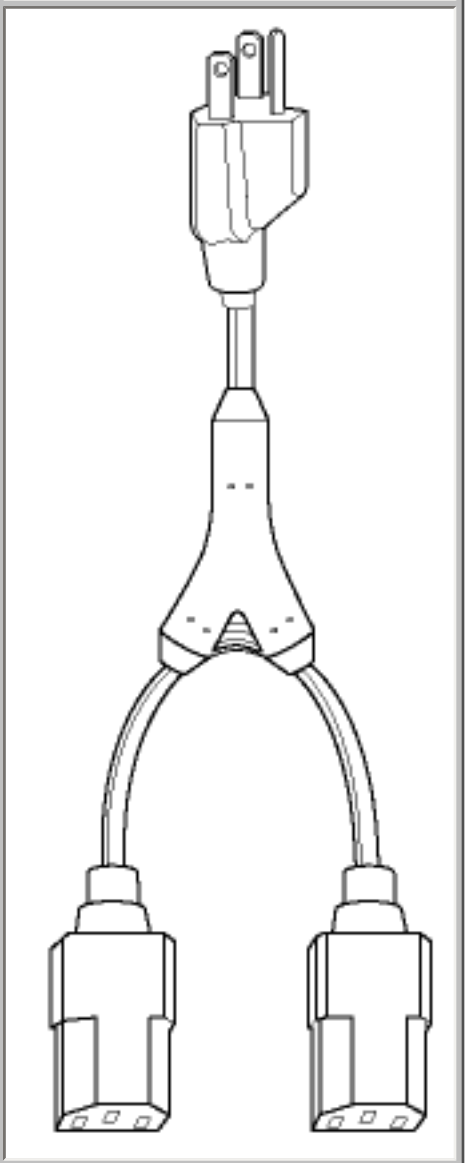

Back

Selected Cable: 17275A				
End View	Plug	Cord	Connector	End View
				
5-15P	AEC-30	SJT	250A	C13

Cord View

Part Number	17275A
Category	3 conductor plastic detachable special use cords
Jacket Color	black
Length Feet	10':2' legs
Temperature Rating	60 C°
Packaging Units Per Carton	B-50
Color Coding	North America
AWG Stranding	16 (65x34)
Nominal OD Inch	0.340
Nominal OD millimeter	8
Rating	3250 Watts 13A-125V
Notes	See 17274A for 6' version. See 17273A for 18 gauge version.

Approvals

Qty:

Back

Volex Power Cord Products Division, 5350 Lakeview Parkway S. Drive #D Indianapolis, IN 46268
800-246-CORD. info@volexpowercords.com

Proposition 65 warning for California residents: This product contains chemicals, including lead, known to the State of California to cause (cancer, and) birth defects or other reproductive harm. Wash hands after handling.