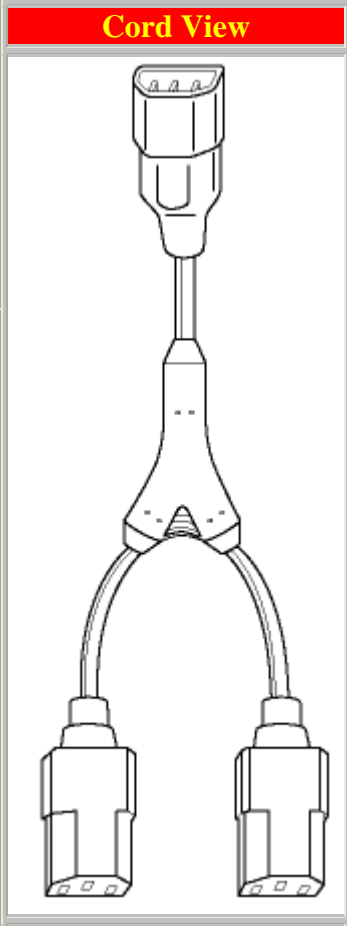

[Back](#)

Selected Cable: 17271A				
End View	Plug	Cord	Connector	End View
				
C14	150	SJT	250A	C13

Part Number	17271A
Category	3 conductor plastic detachable special use cords
Jacket Color	black
Length Feet	10':2' legs
Temperature Rating	60 C°C
Packaging Units Per Carton	B-50
Color Coding	North America
AWG Stranding	16 (65x34)
Nominal OD Inch	0.340
Nominal OD millimeter	8
Rating	3250 Watts 13A-250V
Notes	See 17270A for 6' version. See 17269A for 18 gauge version.

Qty: [Add to Quote](#) [Back](#)

Volex Power Cord Products Division, 5350 Lakeview Parkway S. Drive #D Indianapolis, IN 46268
800-246-CORD. info@volexpowercords.com

Proposition 65 warning for California residents: This product contains chemicals, including lead, known to the State of California to cause (cancer, and) birth defects or other reproductive harm. Wash hands after handling.