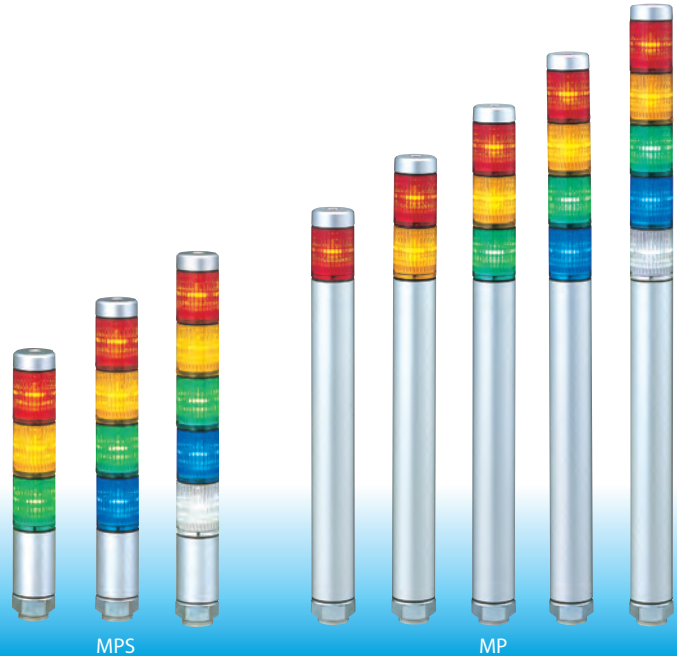

MP/MPS

Signal Tower

- LED
- IP65
- Ø30
- Cable
- NPN/PNP
Open-collector

Super slim 30mm silver body Signal Tower, ideal for small devices.

FEATURES

- PATLITE's exclusive hybrid prism-cut lens designed for enhanced visibility from any direction and distance.
- Double-insulated construction for enhanced durability and safety in the work environment.
- Direct mount installation with just a single hole.
- Interchangeable Modules need no re-wiring, even after installation.
- Main body is constructed of superior impact and heat resistant ABS resin.
- Lens is made of superior weather resistant and light translucent AS resin.
- Available Colors are in Red, Amber, Green, Blue, and Clear/White.
- Conforms to the CE requirements.
- UL Recognized Components (File No. E215660)

Patented reflection system increases visibility.

High-intensity LED

Good visibility from any direction

AVAILABLE BY SPECIAL ORDER

- All Clear Lenses: Distinctive color recognition when operated with clear lenses (B0738 type).
- Cable: Versatile and flexible 3m cable.

Optional MP-B Buzzer
(See Pg. 193)

Easy to add and remove

- When adding or removing modules, the center shaft that matches the amount of tiers has to be purchased.

Interchangeable LED Modules

Changeable color sequence: Easy to add/ remove up to 5 colored modules even after installation.

Note: LED modules of the same color within a signal tower will light up simultaneously.

Wiring doesn't change

- The LED Module colors correspond to the wiring, so re-wiring is not necessary.

How to Order