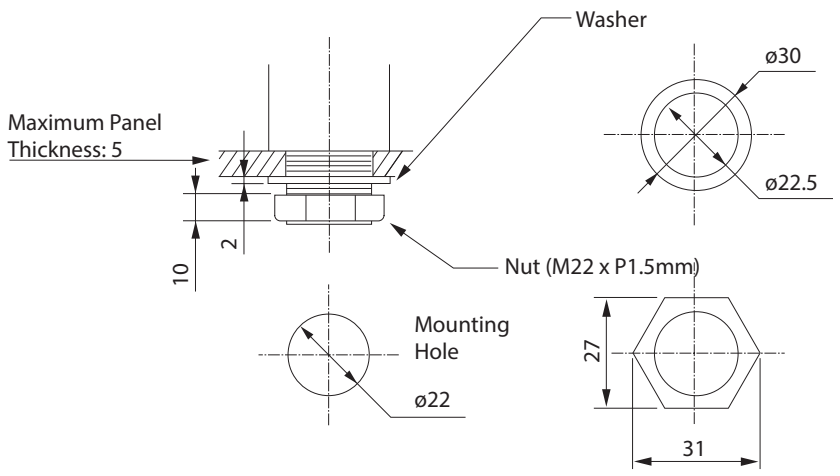

Dimensions (Unit: mm)