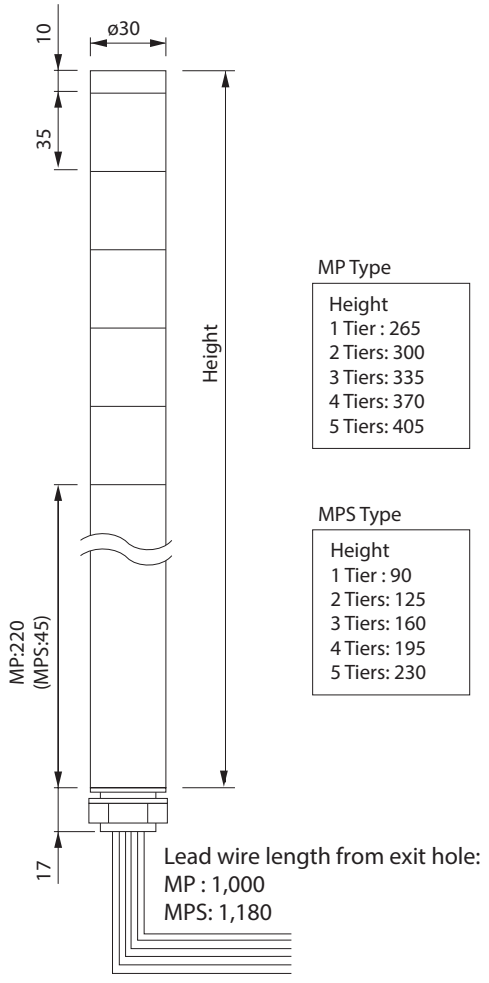

MP/MPS

Signal Tower

- LED
- IP65
- Ø30
- Cable
- NPN/PNP
Open-collector

Super slim 30mm silver body Signal Tower, ideal for small devices.

FEATURES

- PATLITE's exclusive hybrid prism-cut lens designed for enhanced visibility from any direction and distance.
- Double-insulated construction for enhanced durability and safety in the work environment.
- Direct mount installation with just a single hole.
- Interchangeable Modules need no re-wiring, even after installation.
- Main body is constructed of superior impact and heat resistant ABS resin.
- Lens is made of superior weather resistant and light translucent AS resin.
- Available Colors are in Red, Amber, Green, Blue, and Clear/White.
- Conforms to the CE requirements.
- UL Recognized Components (File No. E215660)

Note: LED modules of the same color within a signal tower will light up simultaneously.

Wiring doesn't change

- The LED Module colors correspond to the wiring, so re-wiring is not necessary.

How to Order

Specifications

Stack Number	Model	Rated Voltage	Power Consumption	Mass	
				MP	MPS
1 Tier	MP/MPS-102	AC/DC 24V	0.7W	210g	110g
2 Tiers	MP/MPS-202		1.4W	230g	130g
3 Tiers	MP/MPS-302		2.0W	250g	150g
4 Tiers	MP/MPS-402		2.6W	270g	170g
5 Tiers	MP/MPS-502		3.2W	290g	190g

Dimensions (Unit: mm)

Wiring

• MP/MPS Contact/ Switch

• MP/MPS NPN Open Collector

• MP/MPS PNP Open Collector