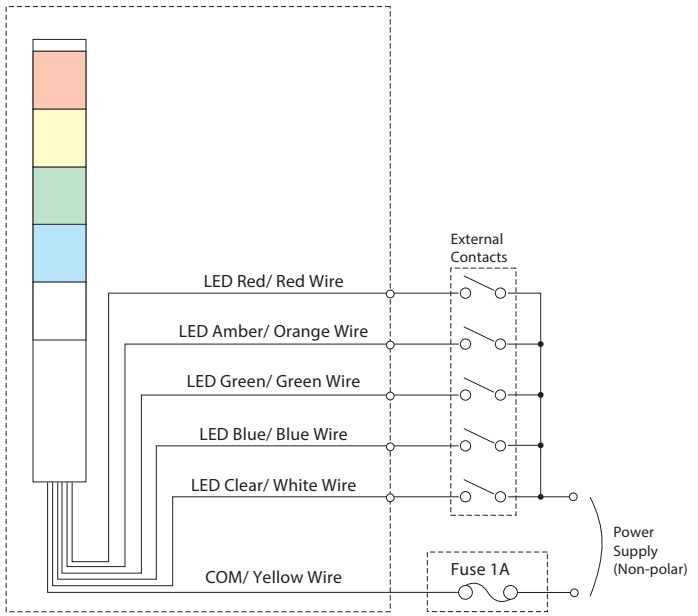

Wiring

• MP/MPS Contact/ Switch