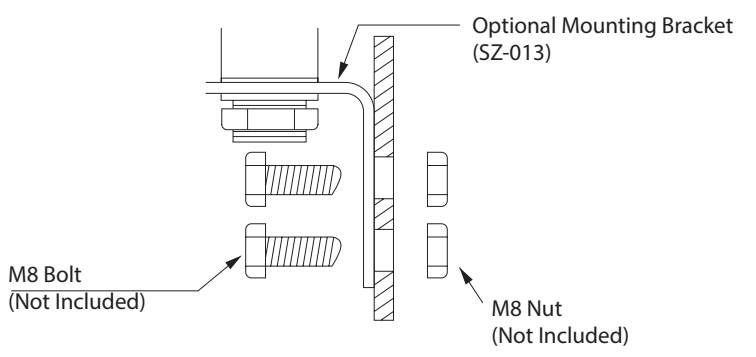

Dimensions (Unit: mm)