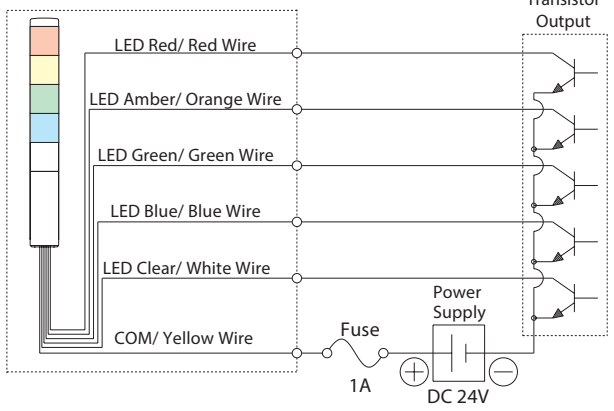

MP/MPS

Signal Tower

- LED
- IP65
- Ø30
- Cable
- NPN/PNP
Open-collector

Super slim 30mm silver body Signal Tower, ideal for small devices.

FEATURES

- PATLITE's exclusive hybrid prism-cut lens designed for enhanced visibility from any direction and distance.
- Double-insulated construction for enhanced durability and safety in the work environment.
- Direct mount installation with just a single hole.
- Interchangeable Modules need no re-wiring, even after installation.
- Main body is constructed of superior impact and heat resistant ABS resin.
- Lens is made of superior weather resistant and light translucent AS resin.
- Available Colors are in Red, Amber, Green, Blue, and Clear/White.
- Conforms to the CE requirements.
- UL Recognized Components (File No. E215660)

Note: LED modules of the same color within a signal tower will light up simultaneously.

Wiring doesn't change

- The LED Module colors correspond to the wiring, so re-wiring is not necessary.

How to Order

Dimensions (Unit: mm)

Wiring

• MP/MPS Contact/ Switch

• MP/MPS NPN Open Collector

• MP/MPS PNP Open Collector