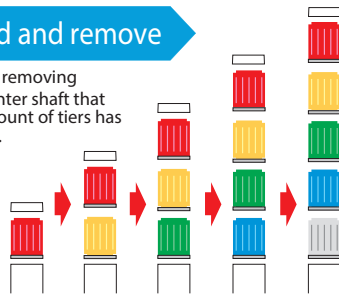

MP/MPS

Signal Tower

- LED
- IP65
- Ø30
- Cable
- NPN/PNP
Open-collector

Super slim 30mm silver body Signal Tower, ideal for small devices.

FEATURES

- PATLITE's exclusive hybrid prism-cut lens designed for enhanced visibility from any direction and distance.
- Double-insulated construction for enhanced durability and safety in the work environment.
- Direct mount installation with just a single hole.
- Interchangeable Modules need no re-wiring, even after installation.
- Main body is constructed of superior impact and heat resistant ABS resin.
- Lens is made of superior weather resistant and light translucent AS resin.
- Available Colors are in Red, Amber, Green, Blue, and Clear/White.
- Conforms to the CE requirements.
- UL Recognized Components (File No. E215660)

Patented reflection system increases visibility.

High-intensity LED

Good visibility from any direction

AVAILABLE BY SPECIAL ORDER

- All Clear Lenses: Distinctive color recognition when operated with clear lenses (B0738 type).
- Cable: Versatile and flexible 3m cable.

Optional MP-B Buzzer
(See Pg. 193)

Easy to add and remove

- When adding or removing modules, the center shaft that matches the amount of tiers has to be purchased.

Interchangeable LED Modules

Changeable color sequence: Easy to add/ remove up to 5 colored modules even after installation.