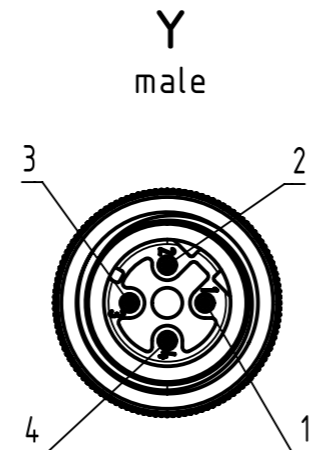

Connector Location A

Connector Location B

Mating face RJ45 acc. to IEC 60603-7

HARTING RJ Industrial RJ45, Cat. 5, 4-pole, overmolded (IP20)

M12 D-coded straight, overmolded 4-pole (IP67)

Mating face acc. to IEC 61076-2-101

- Temperature range: -30°C ... +70°C

	All rights reserved		Created by MUNTEANV		Inspected by MUNTEANV		Standardisation MUNTEANV		Date 2018-09-10		State Final Release	
	Department HCS - RO		Title M12 D-coded Cable Assembly		Type TB		Number 09457005XXX		Doc-Key / ECM-Nr. 100081060/UGD/044/G 500000139822		Rev. G Page 1/3	
HARTING Customised Solutions		D-32339 Espelkamp		Tech. Character.		Free size tol.		According to production drawing				