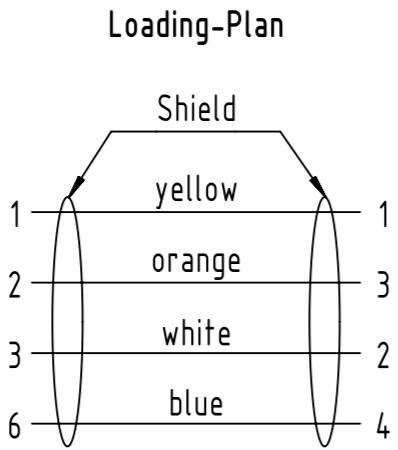

Connector Location A

Connector Location B

Mating face RJ45 acc. to IEC 60603-7

HARTING RJ Industrial RJ45, Cat. 5, 4-pole, overmolded (IP20)

M12 D-coded straight, overmolded 4-pole (IP67)

Mating face acc. to IEC 61076-2-101