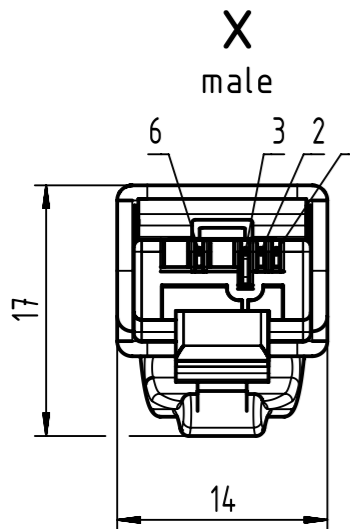

Connector Location A

Connector Location B

Mating face RJ45 acc. to IEC 60603-7

HARTING RJ Industrial RJ45, Cat. 5, 4-pole, overmolded (IP20)

M12 D-coded straight, overmolded 4-pole (IP67)

Mating face acc. to IEC 61076-2-101