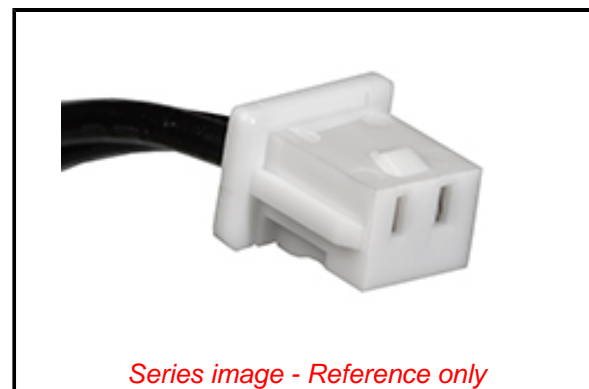

PLEASE CHECK WWW.MOLEX.COM FOR LATEST PART INFORMATION

Part Number: [0151340203](#)
Status: **Active**
Overview: [PicoBlade Connector System](#)
Description: PicoBlade-to-PicoBlade Off-the-Shelf (OTS) Cable Assembly, Single Row, 300.00mm Length, 2 Circuits, Natural

Documents:

[3D Model](#) [RoHS Certificate of Compliance (PDF)](#)
[3D Model (PDF)](#) [Product Literature (PDF)](#)
[Drawing (PDF)](#)

General

Product Family	Cable Assemblies
Series	15134
Application	Signal, Wire-to-Board, Wire-to-Wire
Assembly Configuration	Dual Ended Connectors
Connector to Connector	PicoBlade-to-PicoBlade
Overmolded	No
Overview	PicoBlade Connector System
Product Name	PicoBlade
Type	Discrete Wire Assembly
UPC	889056870740

Physical

Cable Length	300.00mm
Circuits (Loaded)	2
Color - Resin	Natural
Gender	Female-Female
Lock to Mating Part	Yes
Material - Metal	Phosphor Bronze
Material - Plating Mating	Tin
Material - Plating Termination	Tin
Material - Resin	Polyester
Net Weight	0.900/g
Number of Rows	1
Packaging Type	Bag
Pitch - Mating Interface	1.25mm
Plating min - Mating	0.889µm
Plating min - Termination	0.914µm
Single Ended	No
Termination Interface: Style	Crimp or Compression
Wire Insulation Diameter	0.90mm
Wire Size AWG	28
Wire/Cable Type	UL 1061

Electrical

Current - Maximum per Contact	1.0A
Voltage - Maximum	125V

Material Info

Reference - Drawing Numbers

Sales Drawing	2012341354-000

EU ELV

Not Relevant

EU RoHS

Compliant

REACH SVHC

Not Contained Per -
D(2020)4578-DC (25
June 2020)

Halogen-Free

Status

Not Low-Halogen

For more information, please visit [Contact US](#)

China ROHS

ELV

RoHS Phthalates

China RoHS

Green Image

Not Relevant

Not Contained

Search Parts in this Series

[15134 Series](#)

Mates With

PicoBlade Header [53261](#) , [53047](#) , [53398](#) ,
[53048](#)
PicoBlade Plug Housing [51047](#)