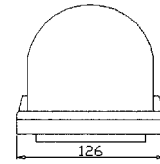

Revolving Light

KP-182 REVOLVING LIGHT

DIMENSIONS

Side View

all dimensions are in mm

Available in Red
Blue or Yellow

Model No	KP-182
Rated Current	1500mA
Rated Voltage	12VDC
Flashes/ Minute	130
Installation	Magnet
G.W.	17.5kgs
QTY	20pcs
Meas	705 x 425 x 315

* Value applying at rated voltage

KP-182PA REVOLVING LIGHT WITH ALARM

DIMENSIONS

Side View

all dimensions are in mm

Available in Red
Blue or Yellow

Model No	KP-182PA
Rated Current	1500mA
Rated Voltage	12VDC
Flashes/ Minute	130
Installation	Magnet
G.W.	19kgs
QTY	20pcs
Meas	705 x 425 x 315

* Value applying at rated voltage

KP-123 REVOLVING LIGHT

DIMENSIONS

Top View

Side View

all dimensions are in mm

Available in Red
Blue or Yellow

Model No	KP-123
Rated Current	300mA
Rated Voltage	12VDC
Flashes/ Minute	90
Installation	Magnet
G.W.	9kgs
QTY	16pcs
Meas	550 x 390 x 555