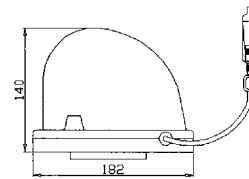

Revolving Light

KP-182 REVOLVING LIGHT

DIMENSIONS

Side View

all dimensions are in mm

Available in Red
Blue or Yellow

Model No	KP-182
Rated Current	1500mA
Rated Voltage	12VDC
Flashes/ Minute	130
Installation	Magnet
G.W.	17.5kgs
QTY	20pcs
Meas	705 x 425 x 315

* Value applying at rated voltage

KP-182PA REVOLVING LIGHT WITH ALARM

DIMENSIONS

Side View

all dimensions are in mm

Available in Red
Blue or Yellow

Model No	KP-182PA
Rated Current	1500mA
Rated Voltage	12VDC
Flashes/ Minute	130
Installation	Magnet
G.W.	19kgs
QTY	20pcs
Meas	705 x 425 x 315

* Value applying at rated voltage

KP-123 REVOLVING LIGHT

DIMENSIONS

Top View

Side View

all dimensions are in mm

Available in Red
Blue or Yellow

Model No	KP-123
Rated Current	300mA
Rated Voltage	12VDC
Flashes/ Minute	90
Installation	Magnet
G.W.	9kgs
QTY	16pcs
Meas	550 x 390 x 555