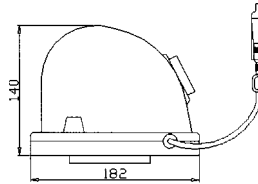

Revolving Light

KP-182 REVOLVING LIGHT

DIMENSIONS

Side View

all dimensions are in mm

Available in Red
Blue or Yellow

Model No	KP-182
Rated Current	1500mA
Rated Voltage	12VDC
Flashes/ Minute	130
Installation	Magnet
G.W.	17.5kgs
QTY	20pcs
Meas	705 x 425 x 315

* Value applying at rated voltage

KP-182PA REVOLVING LIGHT WITH ALARM

DIMENSIONS

Side View

all dimensions are in mm

Available in Red
Blue or Yellow

Model No	KP-182PA
Rated Current	1500mA
Rated Voltage	12VDC
Flashes/ Minute	130
Installation	Magnet
G.W.	19kgs
QTY	20pcs
Meas	705 x 425 x 315

* Value applying at rated voltage

KP-123 REVOLVING LIGHT

DIMENSIONS

Top View

Side View

all dimensions are in mm

Available in Red
Blue or Yellow

Model No	KP-123
Rated Current	300mA
Rated Voltage	12VDC
Flashes/ Minute	90
Installation	Magnet
G.W.	9kgs
QTY	16pcs
Meas	550 x 390 x 555