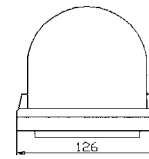

Revolving Light

KP-182 REVOLVING LIGHT

DIMENSIONS

Side View

all dimensions are in mm

Available in Red
Blue or Yellow

Model No	KP-182
Rated Current	1500mA
Rated Voltage	12VDC
Flashes/ Minute	130
Installation	Magnet
G.W.	17.5kgs
QTY	20pcs
Meas	705 x 425 x 315

* Value applying at rated voltage

KP-182PA REVOLVING LIGHT WITH ALARM

DIMENSIONS

Side View

all dimensions are in mm

Available in Red
Blue or Yellow

Model No	KP-182PA
Rated Current	1500mA
Rated Voltage	12VDC
Flashes/ Minute	130
Installation	Magnet
G.W.	19kgs
QTY	20pcs
Meas	705 x 425 x 315

* Value applying at rated voltage

KP-123 REVOLVING LIGHT

DIMENSIONS

Top View

Side View

all dimensions are in mm

Available in Red
Blue or Yellow

Model No	KP-123
Rated Current	300mA
Rated Voltage	12VDC
Flashes/ Minute	90
Installation	Magnet
G.W.	9kgs
QTY	16pcs
Meas	550 x 390 x 555