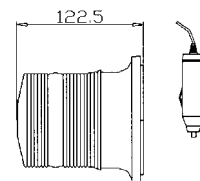

Revolving Light

KP-182 REVOLVING LIGHT

DIMENSIONS

Side View

all dimensions are in mm

Available in Red
Blue or Yellow

Model No	KP-182
Rated Current	1500mA
Rated Voltage	12VDC
Flashes/ Minute	130
Installation	Magnet
G.W.	17.5kgs
QTY	20pcs
Meas	705 x 425 x 315

* Value applying at rated voltage

KP-182PA REVOLVING LIGHT WITH ALARM

DIMENSIONS

Side View

all dimensions are in mm

Available in Red
Blue or Yellow

Model No	KP-182PA
Rated Current	1500mA
Rated Voltage	12VDC
Flashes/ Minute	130
Installation	Magnet
G.W.	19kgs
QTY	20pcs
Meas	705 x 425 x 315

* Value applying at rated voltage

KP-123 REVOLVING LIGHT

DIMENSIONS

Top View

Side View

all dimensions are in mm

Available in Red
Blue or Yellow

Model No	KP-123
Rated Current	300mA
Rated Voltage	12VDC
Flashes/ Minute	90
Installation	Magnet
G.W.	9kgs
QTY	16pcs
Meas	550 x 390 x 555