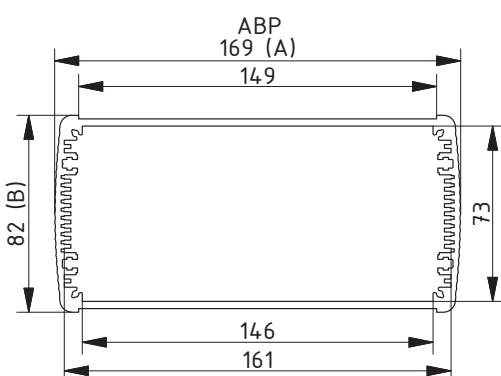

Alubos 1680 | Enclosure profiles

Enclosure profiles, closed

Model	Order no.	A	B	C
ABP 1680-0100	84680100	169	82	100
ABP 1680-0150	84680150	169	82	150
ABP 1680-0200	84680200	169	82	200
ABP 1680-1000	84680000	169	82	1000

Scope Of Delivery: Enclosure profile

Notes: C = profile length, special lengths on request.

Enclosure profiles, horizontally-divided

Model	Order no.	A	B	C
ABPH 1680-0100	84686100	169	82	100
ABPH 1680-0150	84686150	169	82	150
ABPH 1680-0200	84686200	169	82	200
ABPH 1680-1000	84686000	169	82	1000

Scope Of Delivery: Enclosure profile, two parts including profile seal

Notes: C = profile length, special lengths on request.

Enclosure profiles, open on one side

Model	Order no.	A	B	C
ABPU 1680-0100	84687100	169	82	100
ABPU 1680-0150	84687150	169	82	150
ABPU 1680-0200	84687200	169	82	200
ABPU 1680-1000	84687000	169	82	1000

Scope Of Delivery: Enclosure profile. Please order front panel for ABPU separately.

Notes: C = profile length, special lengths on request.

ABPH

Z-2803185

For accessories, please see the end of the chapter