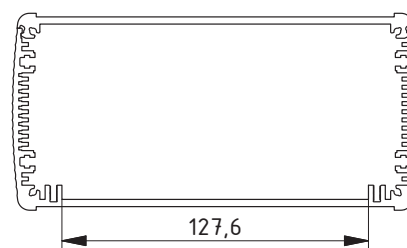

Alubos 1680 | Enclosure profiles

Enclosure profiles, closed

Model	Order no.	A	B	C
ABP 1680-0100	84680100	169	82	100
ABP 1680-0150	84680150	169	82	150
ABP 1680-0200	84680200	169	82	200
ABP 1680-1000	84680000	169	82	1000

Scope Of Delivery: Enclosure profile

Notes: C = profile length, special lengths on request.

Enclosure profiles, horizontally-divided

Model	Order no.	A	B	C
ABPH 1680-0100	84686100	169	82	100
ABPH 1680-0150	84686150	169	82	150
ABPH 1680-0200	84686200	169	82	200
ABPH 1680-1000	84686000	169	82	1000

Scope Of Delivery: Enclosure profile, two parts including profile seal

Notes: C = profile length, special lengths on request.

Enclosure profiles, open on one side

Model	Order no.	A	B	C
ABPU 1680-0100	84687100	169	82	100
ABPU 1680-0150	84687150	169	82	150
ABPU 1680-0200	84687200	169	82	200
ABPU 1680-1000	84687000	169	82	1000

Scope Of Delivery: Enclosure profile. Please order front panel for ABPU separately.

Notes: C = profile length, special lengths on request.

ABPH

Z-2803185

For accessories, please see the end of the chapter