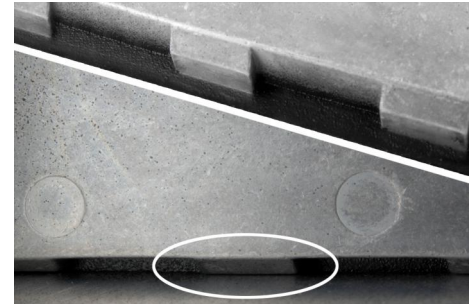

The recessed profile sides are suitable for fitting membrane keypads. The side surfaces are ergonomically designed.

Good EMC protection by means of contact surfaces which contact the lid to the profile. EMC seals are available if greater protection is required.