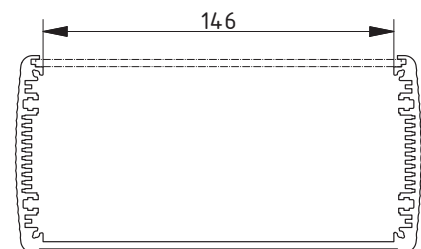

Scope Of Delivery: Enclosure profile, two parts including profile seal

Notes: C = profile length, special lengths on request.

Enclosure profiles, open on one side

Model	Order no.	A	B	C
ABPU 1680-0100	84687100	169	82	100
ABPU 1680-0150	84687150	169	82	150
ABPU 1680-0200	84687200	169	82	200
ABPU 1680-1000	84687000	169	82	1000

Scope Of Delivery: Enclosure profile. Please order front panel for ABPU separately.

Notes: C = profile length, special lengths on request.

ABPH

ABPU

Z-2803185

For accessories, please see the end of the chapter