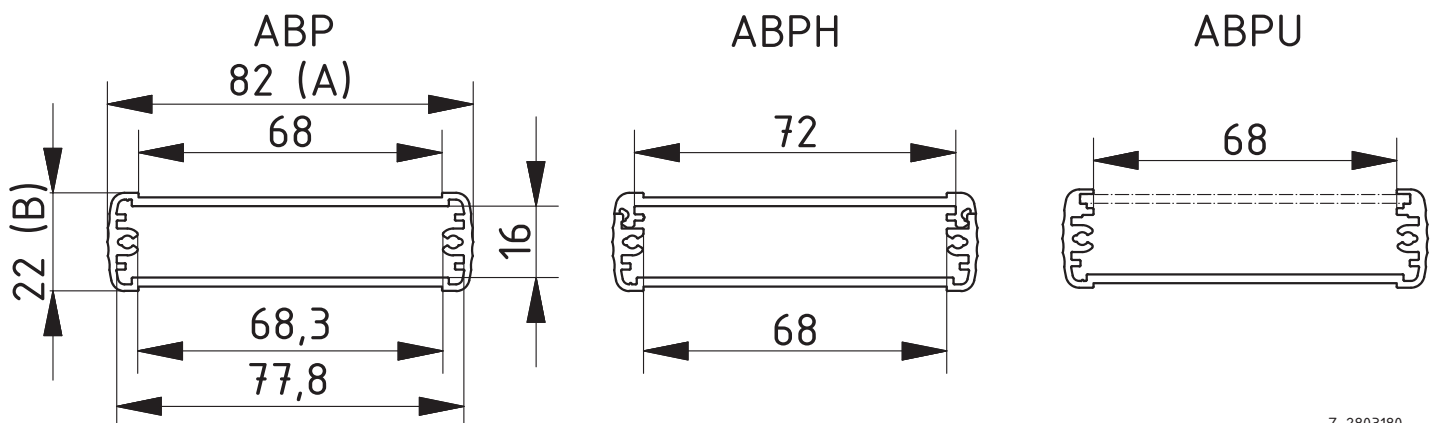

Alubos 820 | Enclosure profiles

Enclosure profiles, closed

Model	Order no.	A	B	C
ABP 820-0100	84820100	82	22	100
ABP 820-0150	84820150	82	22	150
ABP 820-0200	84820200	82	22	200
ABP 820-1000	84820000	82	22	1000

Scope Of Delivery: Enclosure profile

Notes: C = profile length, special lengths on request.

Enclosure profiles, horizontally-divided

Model	Order no.	A	B	C
ABPH 820-0100	84826100	82	22	100
ABPH 820-0150	84826150	82	22	150
ABPH 820-0200	84826200	82	22	200
ABPH 820-1000	84826000	82	22	1000

Scope Of Delivery: Enclosure profile, two parts including profile seal

Notes: C = profile length, special lengths on request.

Enclosure profiles, open on one side

Model	Order no.	A	B	C
ABPU 820-0100	84827100	82	22	100
ABPU 820-0150	84827150	82	22	150
ABPU 820-0200	84827200	82	22	200
ABPU 820-1000	84827000	82	22	1000

Scope Of Delivery: Enclosure profile. Please order front panel for ABPU separately.

Notes: C = profile length, special lengths on request.