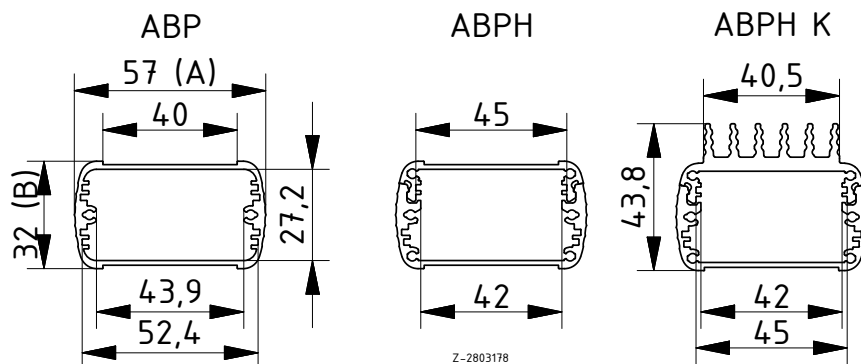

Z-2803178

* = Available on request