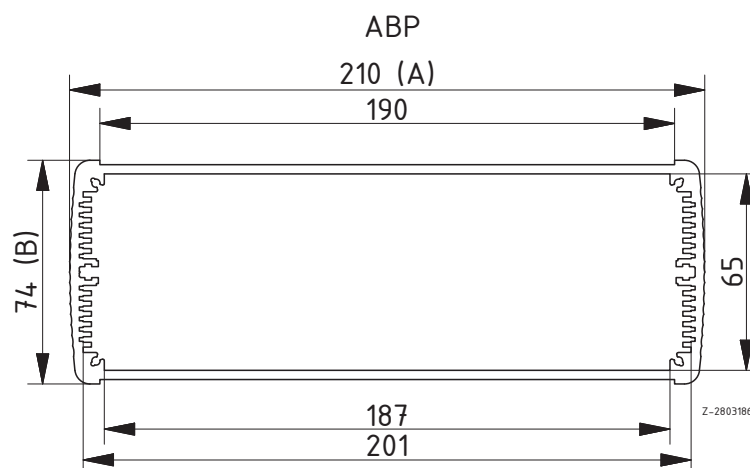

* = Available on request