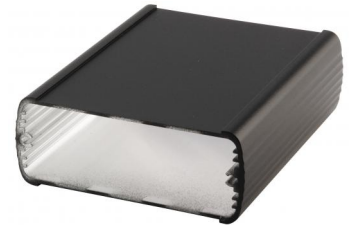

BOPLA

A Phoenix Mecano Company

Alubos 800 | Enclosure profiles

Enclosure profiles, closed

Model	Order no.	A	B	C
ABP 800-0100	84080100	82	32	100
ABP 800-0150	84080150	82	32	150
ABP 800-0200	84080200	82	32	200
ABP 800-1000	84080000	82	32	1000

Scope Of Delivery: Enclosure profile

Notes: C = profile length, special lengths on request.

Enclosure profiles, horizontally-divided

Model	Order no.	A	B	C
ABPH 800-0100	84086100	82	32	100
ABPH 800-0150	84086150	82	32	150
ABPH 800-0200	84086200	82	32	200
ABPH 800-1000	84086001	82	32	1000

Scope Of Delivery: Enclosure profile, two parts including profile seal

Notes: C = profile length, special lengths on request.