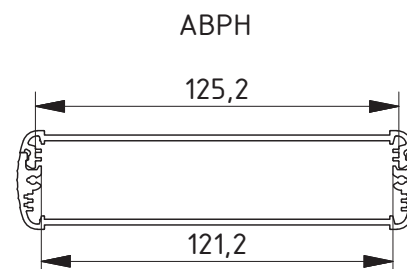

For accessories, please see the end of the chapter