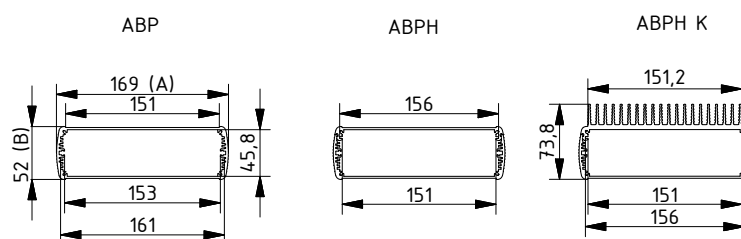

* = Available on request