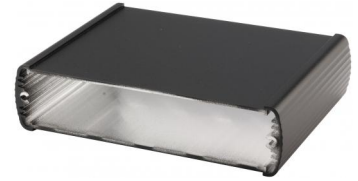

Scope Of Delivery: Enclosure profile, two parts including profile seal

Notes: C = profile length, special lengths on request.

Enclosure profiles, open on one side

Model	Order no.	A	B	C
ABPU 1040-0100	84047100	108	42	100
ABPU 1040-0150	84047150	108	42	150
ABPU 1040-0200	84047200	108	42	200
ABPU 1040-1000	84047000	108	42	1000

Scope Of Delivery: Enclosure profile. Please order front panel for ABPU separately.

Notes: C = profile length, special lengths on request.

Alubos 1300 | Enclosure profiles

Enclosure profiles, closed

Model	Order no.	A	B	C
ABP 1300-0100	84130100	138	34	100
ABP 1300-0150	84130150	138	34	150
ABP 1300-0200	84130200	138	34	200
ABP 1300-1000	84130000	138	34	1000

Scope Of Delivery: Enclosure profile

Notes: C = profile length, special lengths on request.

Enclosure profiles, horizontally-divided

Model	Order no.	A	B	C
ABPH 1300-0100	84136100	138	34	100
ABPH 1300-0150	84136150	138	34	150
ABPH 1300-0200	84136200	138	34	200
ABPH 1300-1000	84136000	138	34	1000