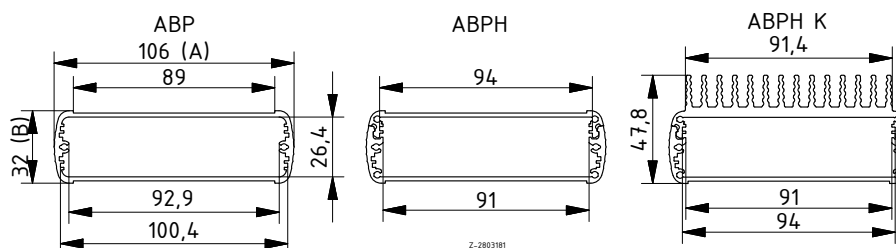

For accessories, please see the end of the chapter