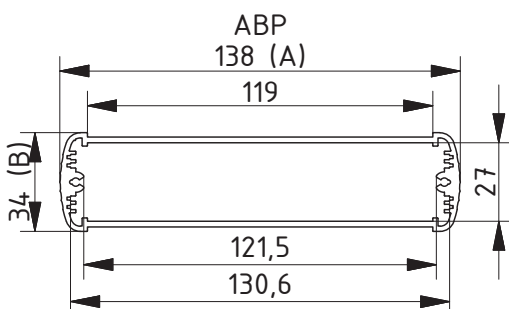

For accessories, please see the end of the chapter