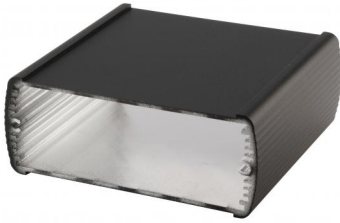

Alubos 1040 | Enclosure profiles