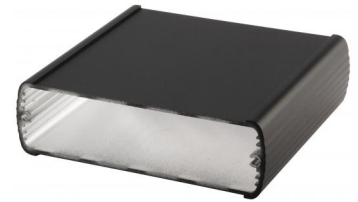

Scope Of Delivery: Enclosure profile, two parts including profile seal

Notes: C = profile length, special lengths on request.

Enclosure profiles, open on one side

Model	Order no.	A	B	C
ABPU 820-0100	84827100	82	22	100
ABPU 820-0150	84827150	82	22	150
ABPU 820-0200	84827200	82	22	200
ABPU 820-1000	84827000	82	22	1000

Scope Of Delivery: Enclosure profile. Please order front panel for ABPU separately.

Notes: C = profile length, special lengths on request.

BOPLA

A Phoenix Mecano Company

Alubos 1000 | Enclosure profiles

Enclosure profiles, closed

Model	Order no.	A	B	C
ABP 1000-0100	84100100	106	32	100
ABP 1000-0150	84100150	106	32	150
ABP 1000-0200	84100200	106	32	200
ABP 1000-1000	84100000	106	32	1000

Scope Of Delivery: Enclosure profile

Notes: C = profile length, special lengths on request.