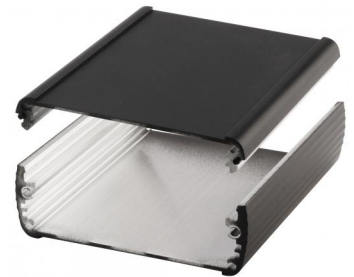

Enclosure profiles, closed

Model	Order no.	A	B	C
ABP 800-0100	84080100	82	32	100
ABP 800-0150	84080150	82	32	150
ABP 800-0200	84080200	82	32	200
ABP 800-1000	84080000	82	32	1000

Scope Of Delivery: Enclosure profile

Notes: C = profile length, special lengths on request.

Enclosure profiles, horizontally-divided

Model	Order no.	A	B	C
ABPH 800-0100	84086100	82	32	100
ABPH 800-0150	84086150	82	32	150
ABPH 800-0200	84086200	82	32	200
ABPH 800-1000	84086001	82	32	1000

Scope Of Delivery: Enclosure profile, two parts including profile seal

Notes: C = profile length, special lengths on request.

For accessories, please see the end of the chapter

Alubos 820 | Enclosure profiles