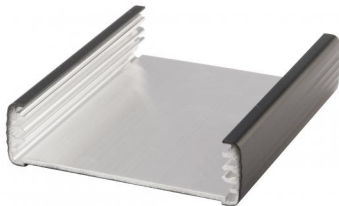

Notes: C = profile length, special lengths on request.

Enclosure profiles, horizontally-divided

Model	Order no.	A	B	C
ABPH 820-0100	84826100	82	22	100
ABPH 820-0150	84826150	82	22	150
ABPH 820-0200	84826200	82	22	200
ABPH 820-1000	84826000	82	22	1000

Scope Of Delivery: Enclosure profile, two parts including profile seal

Notes: C = profile length, special lengths on request.

Enclosure profiles, open on one side

Model	Order no.	A	B	C
ABPU 820-0100	84827100	82	22	100
ABPU 820-0150	84827150	82	22	150
ABPU 820-0200	84827200	82	22	200
ABPU 820-1000	84827000	82	22	1000