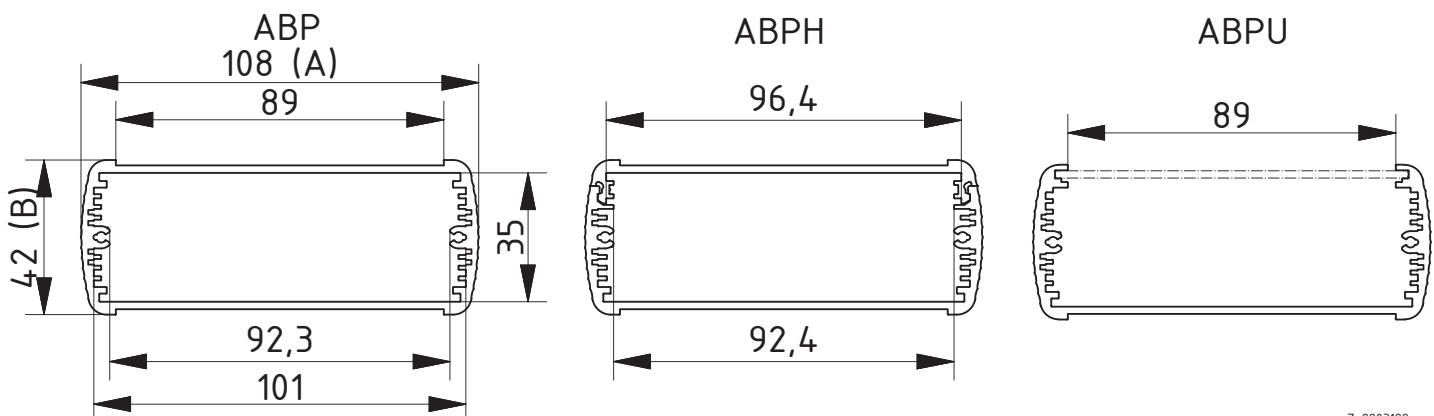

Alubos 1040 | Enclosure profiles

Enclosure profiles, closed

Model	Order no.	A	B	C
ABP 1040-0100	84040100	108	42	100
ABP 1040-0150	84040150	108	42	150
ABP 1040-0200	84040200	108	42	200
ABP 1040-1000	84040000	108	42	1000

Scope Of Delivery: Enclosure profile

Notes: C = profile length, special lengths on request.

Enclosure profiles, horizontally-divided

Model	Order no.	A	B	C
ABPH 1040-0100	84046100	108	42	100
ABPH 1040-0150	84046150	108	42	150
ABPH 1040-0200	84046200	108	42	200
ABPH 1040-1000	84046000	108	42	1000

Scope Of Delivery: Enclosure profile, two parts including profile seal

Notes: C = profile length, special lengths on request.

Enclosure profiles, open on one side

Model	Order no.	A	B	C
ABPU 1040-0100	84047100	108	42	100
ABPU 1040-0150	84047150	108	42	150
ABPU 1040-0200	84047200	108	42	200
ABPU 1040-1000	84047000	108	42	1000

Scope Of Delivery: Enclosure profile. Please order front panel for ABPU separately.

Notes: C = profile length, special lengths on request.