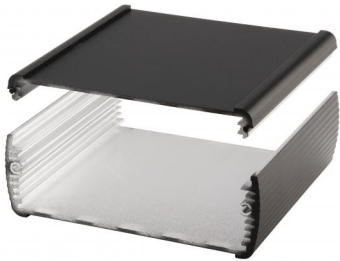

Enclosure profiles, closed

Model	Order no.	A	B	C
ABP 1040-0100	84040100	108	42	100
ABP 1040-0150	84040150	108	42	150
ABP 1040-0200	84040200	108	42	200
ABP 1040-1000	84040000	108	42	1000

Scope Of Delivery: Enclosure profile

Notes: C = profile length, special lengths on request.