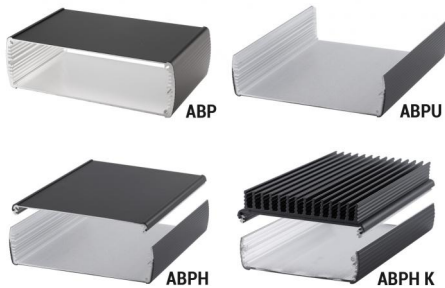

Alubos

Detailed product information
can be found on
www.bopla.de

- 4 profile variants
- 9 profile cross-sections
- Standard lengths ex warehouse
- Special lengths available at short notice
- Functional diecast aluminium end covers
- Good EMC shielding
- Design seals in 5 colours
- Wide range of accessories
- Good heat dissipation in combination with IP 65

Colour:

Black, similar to RAL 9005; special colours on request

Protection class:

ABP, ABPH: up to IP 65/DIN EN 60529; ABPU: IP 40/DIN EN 60529

Enclosure material:

Extruded profiles: Al Mg Si 0.5 powder-coated; diecast lid: GB Al Si 12, powder-coated; seal: TPE; for details see Technical Information

BOPLA

A Phoenix Mecano Company

Universal aluminium profile enclosure, IP 65

The flexible length and profile variants closed (ABP), horizontally-divided (ABPH), horizontally-divided with heat-sink (ABPH K) or open on one side (ABPU) offer the right enclosure for every application.

The recessed profile sides are suitable for fitting membrane keypads. The side surfaces are ergonomically designed.

Good EMC protection by means of contact surfaces which contact the lid to the profile. EMC seals are available if greater protection is required.