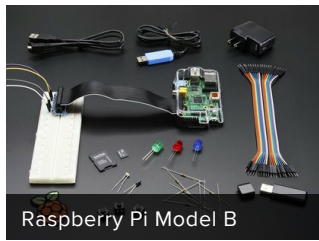

Premium Male/Male Jumper

Raspberry Pi Model B