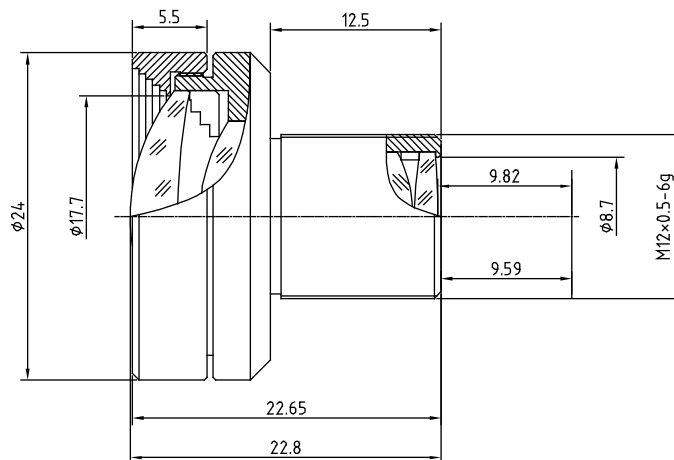

Lens Evetar N118B0818 F1.8 f8mm 1/1.8"

Order Numbers

- 2000036388** (without IR cut filter)
- 2000036389** (with IR cut filter)

Key Features

- S-mount lens with optimum price/performance ratio
- 1/1.8" lens with fixed focal length of 8.0 mm and fixed iris of f/1.8
- Available with IR cut filter (for color cameras) or without IR cut filter (for mono cameras)

Technical Specifications	
Image Circle	1/1.8"
Focal Length	8.0 mm
Aperture	f/1.8
Iris Type	fixed
MOD	200 mm
Resolution	MP
Angle of View (D / H / V)	60° / 50° / 38°
Back Focal Length	9.82 mm
Mount	M12x0.5-6g

(Dimensions in mm)