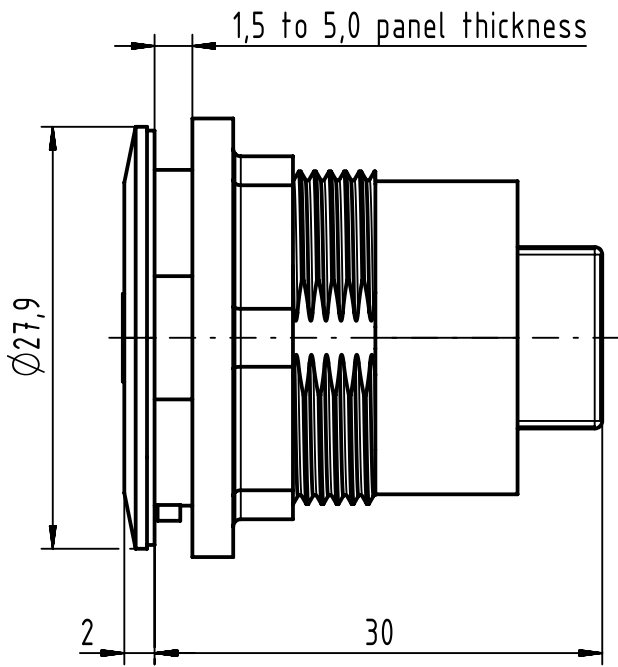

1 2 3 4 5 6

A
B
C
D

PANEL CUT DIMENSIONS

	All rights reserved Department EC PD - RO	All Dimensions in mm Original Size DIN A4		Scale 2:1	Free size tol.		Ref. Sub.			
		Created by TAMAS	Inspected by AVRAM	Standardisation HOFFMANN	Date 2016-11-25	State Final Release		Doc-Key / ECM-Nr. 100686834/UGD/000/B 500000111080		
HARTING Electronics GmbH D-32339 Espelkamp		Title har-port USB 2.0 A-B coupler silver			Type TB		Number 09454521905		Rev. B	Page 1/1