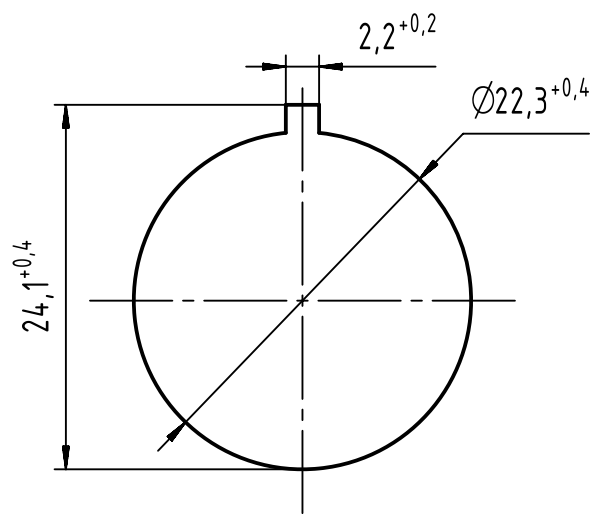

1 2 3 4 5 6

A
B
C
D

PANEL CUT DIMENSIONS

	All rights reserved Department EC PD - RO	All Dimensions in mm Original Size DIN A4		Scale 2:1	Free size tol.		Ref. Sub.			
		Created by TAMAS	Inspected by AVRAM	Standardisation HOFFMANN	Date 2016-11-25	State Final Release		Doc-Key / ECM-Nr. 100686834/UGD/000/B 500000111080		
HARTING Electronics GmbH D-32339 Espelkamp		Title har-port USB 2.0 A-B coupler silver			Type TB		Number 09454521905		Rev. B	Page 1/1