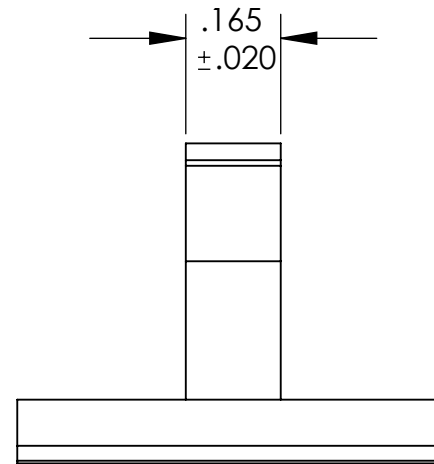

**UNCONTROLLED DOCUMENT**

SCALE 2:1

1/32"  
3M 4492 DOUBLE BACKED FOAM TAPE

**TOLERANCES UNLESS NOTED**

- ±.005 ON DIMENSIONS THRU .625
- ±.008 ON DIMENSIONS .626 THRU 1.000
- ±.010 ON DIMENSIONS 1.001 THRU 1.500
- ±.015 ON DIMENSIONS LARGER THAN 1.500
- ±.015 ON FRACTIONAL DIMENSIONS

WE RESERVE THE RIGHT  
TO DISCONTINUE ITEMS,  
CHANGE SPECIFICATIONS  
OR DESIGN AT ANY TIME  
WITHOUT NOTICE AND  
WITHOUT INCURRING  
ANY OBLIGATIONS

PROPERTY OF		
<b>MICRO PLASTICS INC.</b>		
CATALOG DRAWING MINIATURE WIRE SADDLE MICRO P/N 22MWCA350750TAB DWG. # 22MWCA350750TAB FILE SERVER\ENG\WEB		
MATERIAL:		NYLON 6/6
DATE	SCALE	<b>TA</b>
	3:1	