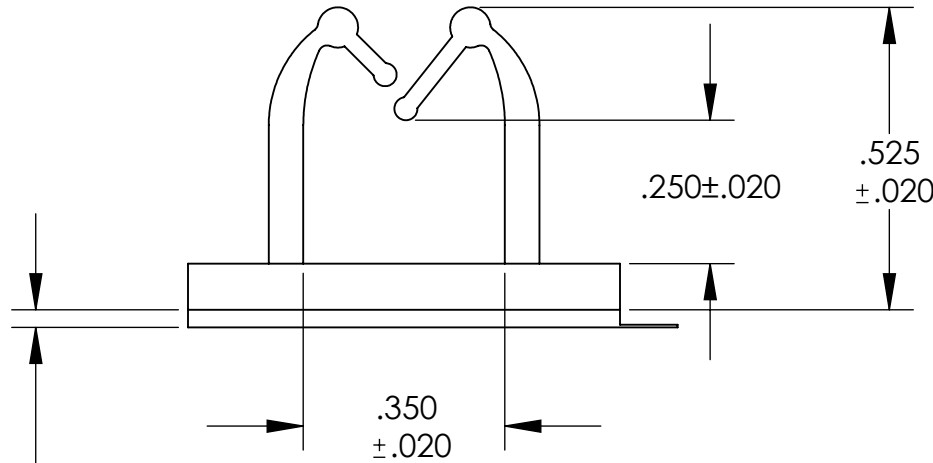

**UNCONTROLLED DOCUMENT**

SCALE 2:1

1/32"  
3M 4492 DOUBLE BACKED FOAM TAPE

**TOLERANCES UNLESS NOTED**

- ±.005 ON DIMENSIONS THRU .625
- ±.008 ON DIMENSIONS .626 THRU 1.000
- ±.010 ON DIMENSIONS 1.001 THRU 1.500
- ±.015 ON DIMENSIONS LARGER THAN 1.500
- ±.015 ON FRACTIONAL DIMENSIONS

WE RESERVE THE RIGHT  
TO DISCONTINUE ITEMS,  
CHANGE SPECIFICATIONS  
OR DESIGN AT ANY TIME  
WITHOUT NOTICE AND  
WITHOUT INCURRING  
ANY OBLIGATIONS

PROPERTY OF		
<b>MICRO PLASTICS INC.</b>		
CATALOG DRAWING MINIATURE WIRE SADDLE MICRO P/N 22MWCA350750TAB DWG. # 22MWCA350750TAB FILE SERVER\ENG\WEB		
MATERIAL:		NYLON 6/6
DATE	SCALE	<b>TA</b>
	3:1	