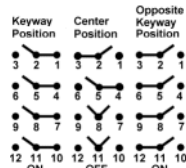

Wireless Web Site
WGLA and WPMM
XYR6000™

[find out more](#)

white papers

- Wireless Switches Offer Unlimited Benefit
- Basic Switches Are Not Created Equal
- Applying Precision Switches
- Sensors for Medical Devices
- New Ways to Measure Torque
- Choosing Safety Switches
- Specifying Hour Meters

Need help?

[Click here to contact us](#)

TL Series Toggle Switch, 4 pole, 3 position, Screw terminal, Locking Lever

Actual product appearance may vary.

[Sales & Service](#)

[Distributor Inventory](#)

Overview Specs Documentation Application Notes

Product Specifications

Circuitry/Operating action

Product Type
Lever Lock

MICRO SWITCH™ Toggle Switch

Locked in three position

Ampere/Voltage Range (Resistive Load)	0.5 A to 20 A at 0.5 Vdc to 28 Vdc, 0.75 A at 115 Vdc, 0.5 A to 15 A at 0.5 Vac to 277 Vac, 0.5 A at 250 Vdc
Circuitry	4PDT
Action	3 position
Mounting	Bushing 15/32 in
Termination	Screw
Lever Type	Locking
UL/CSA	L191: 15 A-125, 250, 277 Vac; 1/2 Hp-125 Vac; 1 Hp-250, 277 Vac; 5 A-120 Vac "L"
Comment	Silver cadmium oxide contacts
Availability	Global
UNSPSC Code	30211908
UNSPSC Commodity	30211908 Toggle switches
Series Name	TL