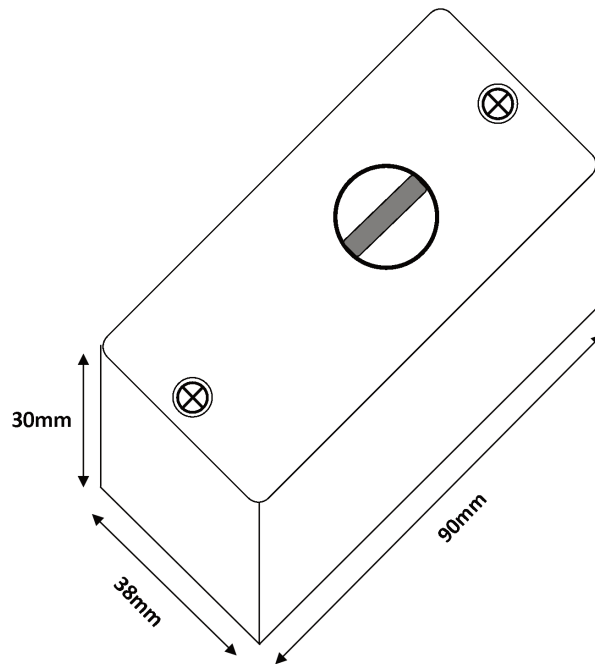

ENGLISH

Datasheet

Stock No: 9184738

RS Pro Grade 3 Pass Key switch

Specifications

- Rust proof Polycarbonate housing
- Tamper switch protection
- Grade 3
- Single pole switching
- Sturdy all metal barrel
- Supplied with 2 keys
- Removable key in arm and disarm for added security
- 8mm Cable entry hole
- Environmental class 2