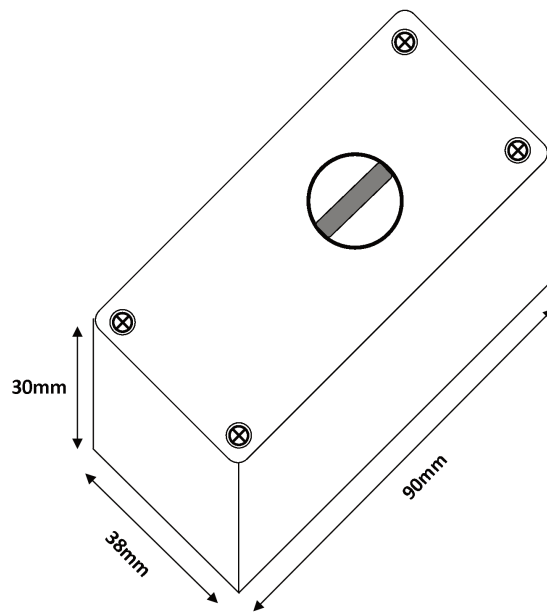

ENGLISH

Datasheet

Stock No: 9184734

RS Pro Grade 3 Pass Key switch

Specifications

- Robust powder coated metal housing
- Tamper switch protection
- Grade 3
- Double pole switching
- Sturdy all metal barrel
- Supplied with 2 keys
- Removable key in arm and disarm for added security
- 8mm Cable entry hole
- Environmental class 2