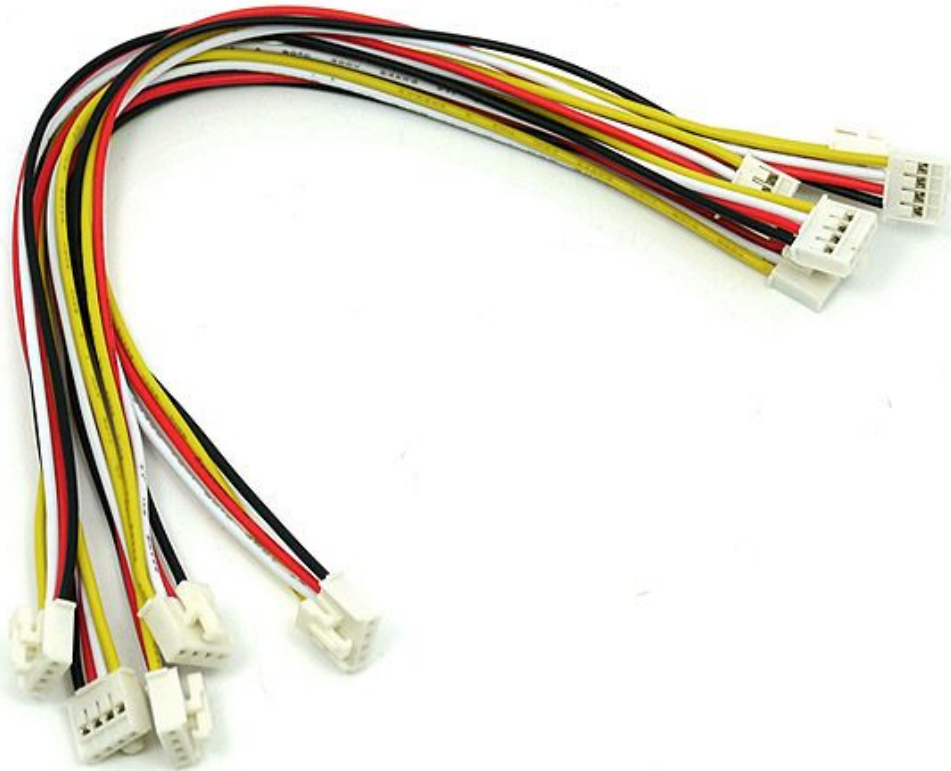

Grove - Universal 4 Pin Buckled Cable (5 PCs pack)

PRODUCT DETAILS

The Universal 4 Pin Buckled Cable is made for the Grove System to connect all of the Twigs to the Stem - Basic Shield or to other Twig compatible boards for quick prototyping. As a lot of users ask for different length of cables, so we made the 5cm, 20cm, 30cm, 40cm and 50cm cables for different applications.