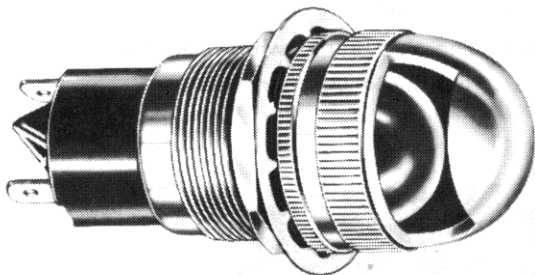

# Large Incandescent Indicators

WITH LIGHT SHIELD LENS CAPS  
FOR MOUNTING IN 1" CLEARANCE HOLE  
FOR 24 TO 250V OPERATION

S-6  
DOUBLE CONTACT  
BAYONET BASE

See lamp ratings  
on page K.

Recognized under the component  
program of Underwriters'  
Laboratories Inc.

75W., 125V.

47-3402-2900-301

47 SERIES  
49 SERIES  
50 SERIES  
151 SERIES

## MATERIALS AND FINISHES:

- **Mounting Bushing:** Standard—brass, white nickel finish. Optional—black nickel finish.
- **Light Shield Cap:** Brass, polished chrome finish. Optional—black nickel finish.
- **Knurled Flange Ring:** Standard—brass, polished chrome finish. Optional—black nickel finish.
- **Internal-tooth Lockwasher:** Phosphor bronze, white nickel finish.
- **Terminals:** Solder — brass, hot tinned. Screws—brass, white nickel finish.
- **Quick Connect—**brass, tinned. Mate with standard female receptacles.
- **Mounting Nut:** Brass, white nickel finish.