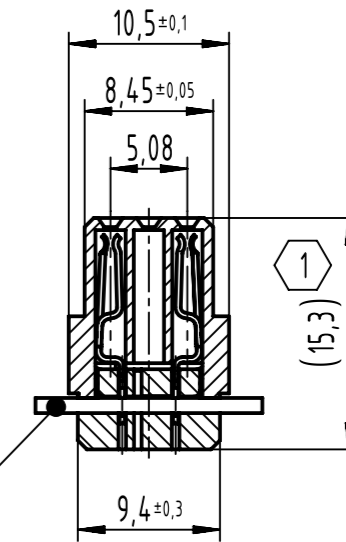

64 contacts

⊠ = position with contact

□ = position without contact

**A-A (2:1)**

1 total height for assembled connector

further information see product data sheet

lead number 1 of flat cable on contact 1c

09 03 264 7828	3
09 03 264 6828	2
part no.	performance level

	All Dimensions in mm Original Size DIN A3	Scale 1:1	Free size tol. IEC 60603-2	Ref.
	All rights reserved Department EL PD	Created by STORCK	Inspected by LEHNERT	Standardisation 302077
HARTING D-32339 Espelkamp	Title DIN Signal type C female for insulation displacement			Date 2021-02-24
Type TB		Number 0903264X828		State Final Release
				Doc-Key / ECM-Nr. 100177370/UGD/003/D 500000189600
				Rev. D
				Page 1/1