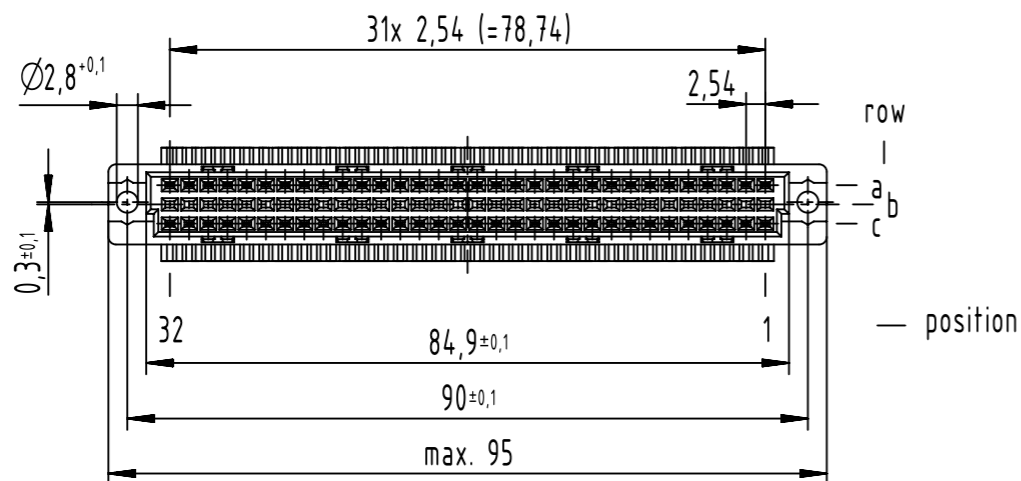

64 contacts

⊠ = position with contact

□ = position without contact

**A-A (2:1)**

1 total height for assembled connector

further information see product data sheet

lead number 1 of flat cable on contact 1c

09 03 264 7828	3
09 03 264 6828	2
part no.	performance level

	All Dimensions in mm Original Size DIN A3	Scale 1:1	Free size tol. IEC 60603-2	Ref.
	All rights reserved Department EL PD	Created by STORCK	Inspected by LEHNERT	Standardisation 302077
HARTING D-32339 Espelkamp	Title DIN Signal type C female for insulation displacement			Date 2021-02-24
Type TB		Number 0903264X828		State Final Release
				Doc-Key / ECM-Nr. 100177370/UGD/003/D 500000189600
				Rev. D
				Page 1/1