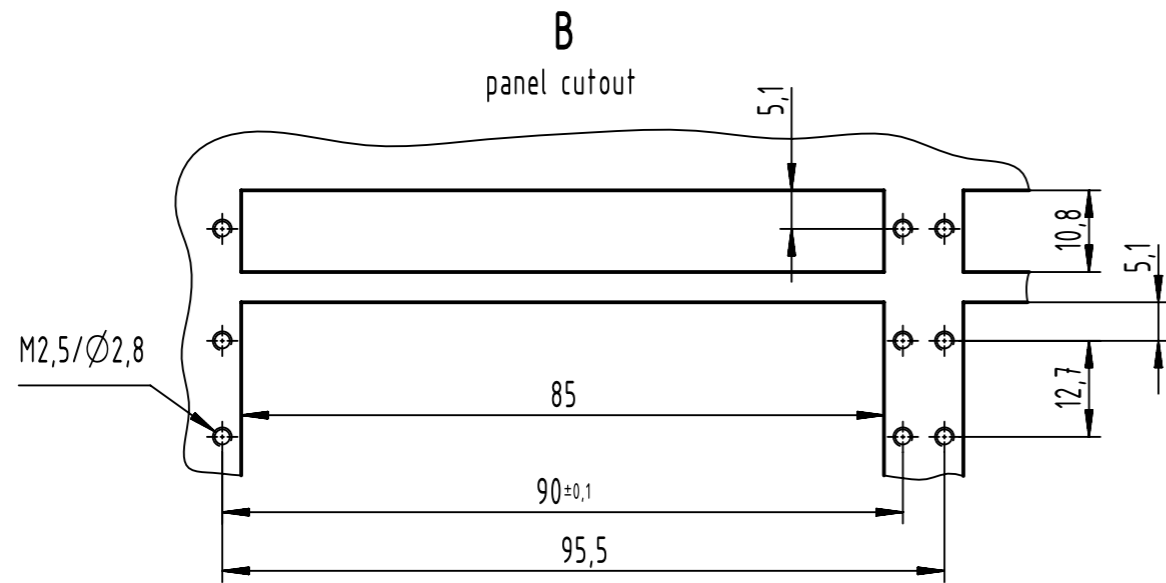

64 contacts

⊠ = position with contact

□ = position without contact

**A-A (2:1)**

1 total height for assembled connector

further information see product data sheet

lead number 1 of flat cable on contact 1c

09 03 264 7828	3
09 03 264 6828	2
part no.	performance level

	All Dimensions in mm Original Size DIN A3	Scale 1:1	Free size tol. IEC 60603-2	Ref.
	All rights reserved Department EL PD	Created by STORCK	Inspected by LEHNERT	Standardisation 302077
HARTING D-32339 Espelkamp	Title DIN Signal type C female for insulation displacement			Date 2021-02-24
Type TB		Number 0903264X828		State Final Release
				Doc-Key / ECM-Nr. 100177370/UGD/003/D 500000189600
				Rev. D
				Page 1/1