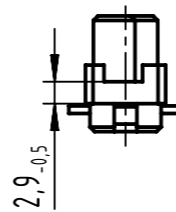

64 contacts

⊠ = position with contact

□ = position without contact

**A-A (2:1)**

1 total height for assembled connector

further information see product data sheet

lead number 1 of flat cable on contact 1c

09 03 264 7828	3
09 03 264 6828	2
part no.	performance level

	All Dimensions in mm Original Size DIN A3	Scale 1:1	Free size tol. IEC 60603-2	Ref.
	All rights reserved Department EL PD	Created by STORCK	Inspected by LEHNERT	Standardisation 302077
HARTING D-32339 Espelkamp	Title DIN Signal type C female for insulation displacement			Date 2021-02-24
Type TB		Number 0903264X828		State Final Release
				Doc-Key / ECM-Nr. 100177370/UGD/003/D 500000189600
				Rev. D
				Page 1/1