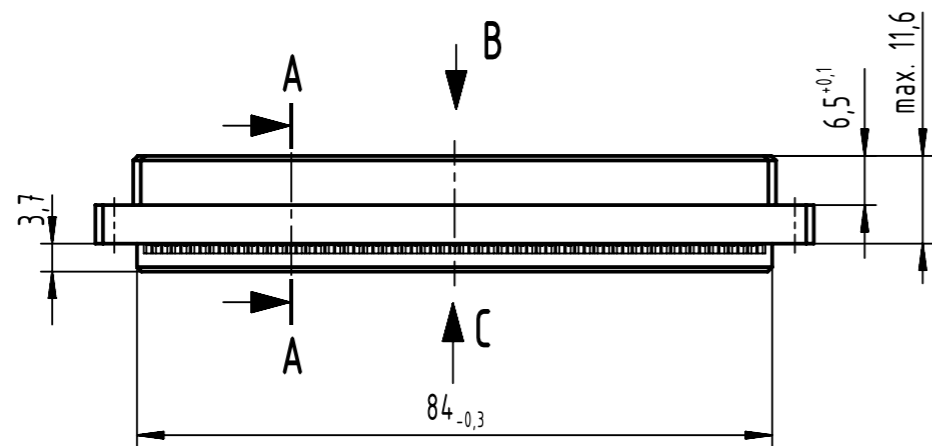

64 contacts

⊠ = position with contact

□ = position without contact

**A-A (2:1)**

1 total height for assembled connector

further information see product data sheet

lead number 1 of flat cable on contact 1c

09 03 264 7828	3
09 03 264 6828	2
part no.	performance level

	All Dimensions in mm Original Size DIN A3	Scale 1:1	Free size tol. IEC 60603-2	Ref.
	All rights reserved Department EL PD	Created by STORCK	Inspected by LEHNERT	Standardisation 302077
HARTING D-32339 Espelkamp	Title DIN Signal type C female for insulation displacement			Date 2021-02-24
Type TB		Number 0903264X828		State Final Release
				Doc-Key / ECM-Nr. 100177370/UGD/003/D 500000189600
				Rev. D
				Page 1/1