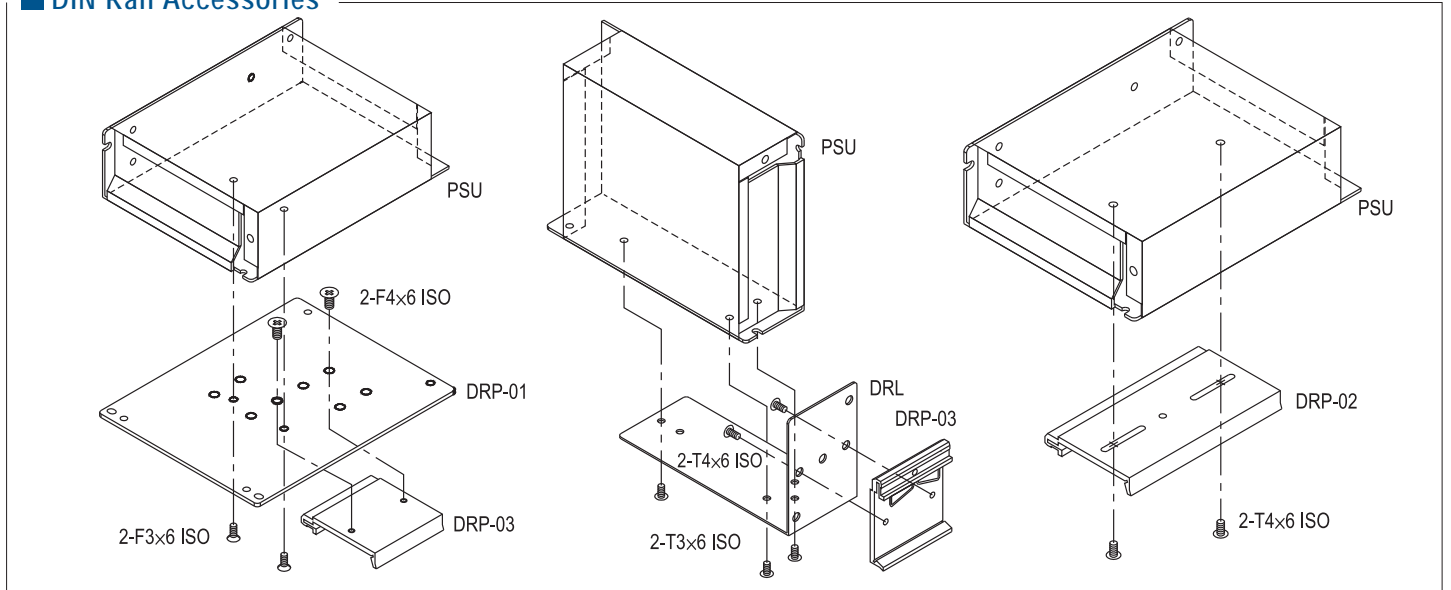

DIN Rail Accessories

Mounting Accessories

Photo	Order No.	Case	Model
	DRL-01	238, 239, 240 903 905 931 932 971	LRS-35/50/75/100 RS-25 RS-35 RS-15
	DRL-02	241 901 902 906 915 916 920	LRS-150/150F SD-100/150....
	DRL-03A	980 987	SP-240, HRP(G)-300
	DRP-01	238, 239, 241 901, 902 903, 906 931, 932, 946	LRS-35/50/100/150/150F All models
	DRP-01A	203 205 978 999	RSD-100 / 150 / 200 / 300
	DRP-02	240 905 / 915 916 / 920 928	LRS-75
	DRP-03	DRP-01 DRL-01-03	All models
	DRP-04	203 205 978 999	RSD-100 / 150 / 200 / 300

Photo	Order No.	Case	Model
	MHS012	206, 207 215A 912, 915 916, 935 939, 940 977, 980 982, 986 987, 995	HDP-190 RSP-200/320/500 LRS-200/350 RSP-150 SE-450/1000 MP450/650/1000 HRP-300/450/600 RSP-2400/3000
	MHS013	919 926	PSP-500 SE-600
	MHS014	212 952	RSP-750 RSP-1000, SD-1000
	MHS025	910	PSP-600.....
	MHS026	943	RSP-1500
	MHS027	971 931	RS-15 RS-25
	TBC-05	901 903 905 932 220 239A 240A	SD-50 RS-75 RS-50 RS-35 RSP-75 LRS-35/50 LRS-75
	TBC-07	901 902 903 905 906 215A 227A 238A 241A	RD-85, RS-100 RD-125 RS-150, SD-100, RD/RID-65 RD-50 SD-150 RSP-150 RSP-100 LRS-100 LRS-150, LRS-150F
	TBC-08	901 906	AD-155, ADD/ADS-155
	TBC-09	207	RSP-200/320, LRS-200/350

TBC is the cover for terminal block