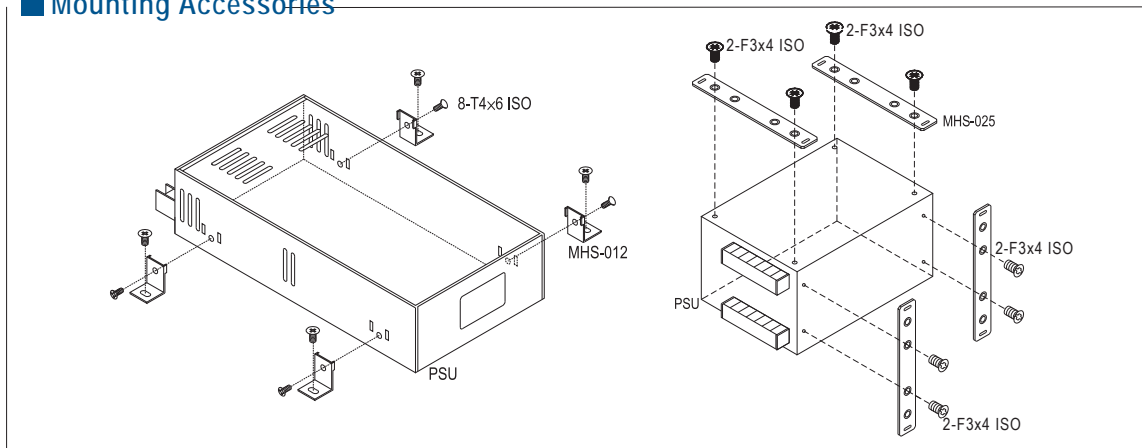

DIN Rail Accessories

Mounting Accessories

Photo	Order No.	Case	Model
	DRL-01	238, 239, 240 903 905 931 932 971	LRS-35/50/75/100 RS-25 RS-35 RS-15
	DRL-02	241 901 902 906 915 916 920	LRS-150/150F SD-100/150....
	DRL-03A	980 987	SP-240, HRP(G)-300
	DRP-01	238, 239, 241 901, 902 903, 906 931, 932, 946	LRS-35/50/100/150/150F All models
	DRP-01A	203 205 978 999	RSD-100 / 150 / 200 / 300
	DRP-02	240 905 / 915 916 / 920 928	LRS-75
	DRP-03	DRP-01 DRL-01-03	All models
	DRP-04	203 205 978 999	RSD-100 / 150 / 200 / 300

Photo	Order No.	Case	Model
	MHS012	206, 207 215A 912, 915 916, 935 939, 940 977, 980 982, 986 987, 995	HDP-190 RSP-200/320/500 LRS-200/350 RSP-150 SE-450/1000 MP450/650/1000 HRP-300/450/600 RSP-2400/3000
	MHS013	919 926	PSP-500 SE-600
	MHS014	212 952	RSP-750 RSP-1000, SD-1000
	MHS025	910	PSP-600.....
	MHS026	943	RSP-1500
	MHS027	971 931	RS-15 RS-25
	TBC-05	901 903 905 932 220 239A 240A	SD-50 RS-75 RS-50 RS-35 RSP-75 LRS-35/50 LRS-75
	TBC-07	901 902 903 905 906 215A 227A 238A 241A	RD-85, RS-100 RD-125 RS-150, SD-100, RD/RID-65 RD-50 SD-150 RSP-150 RSP-100 LRS-100 LRS-150, LRS-150F
	TBC-08	901 906	AD-155, ADD/ADS-155
	TBC-09	207	RSP-200/320, LRS-200/350

TBC is the cover for terminal block