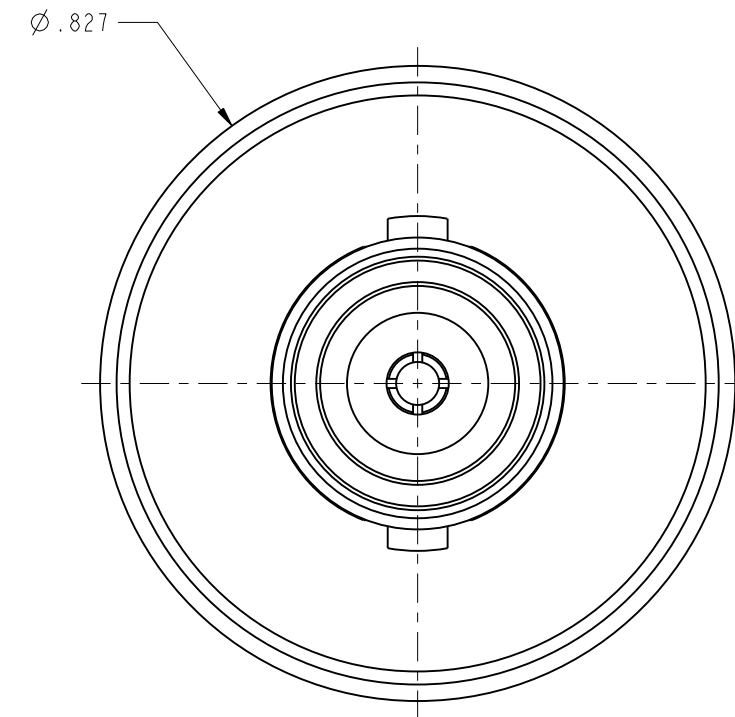

CUSTOMER OUTLINE DRAWING
ALL OTHER SHEETS ARE FOR INTERNAL USE ONLY

UNLESS OTHERWISE SPECIFIED, DIMENSIONS ARE IN INCHES AND TOLERANCES ARE: 2 PLACE DECIMAL ±.015 (0,381 mm) 3 PLACE DECIMAL ±.005 (0,127 mm) ANGLES ± 1°	MATERIAL	DRAWN NISCHIT MV	DATE 19-Jun-09	TITLE N PLUG TO BNC JACK ADAPTOR UG-201A/U	Amphenol RF Danbury, CT, USA Tainan, Taiwan Shenzhen, China www.amphenolrf.com		
	REFERENCE EAR 962370-0	ENGINEER D ROYCE	DATE 4/27/91			SCALE: 4.0:1 SHEET 2 OF 2	
NOTICE - These drawings, specifications, or other data (1) are, and remain the property of Amphenol Corp. (2) must be returned upon request; and (3) are confidential and not to be disclosed to any person other than those to whom they are given by Amphenol Corp. The furnishing of these drawings, specifications, or other data by Amphenol Corp., or to any other person to anyone for any purpose is not to be regarded by implication or otherwise in any manner licensing, granting rights or permitting such holder or any other person to manufacture, use or sell any product, process or design, patented or otherwise, that may in any way be related to or disclosed by said drawings, specifications, or other data.	APPROVED K. CAPOZZI	DATE 8/11/09	CAD FILE I:N/31-216-RFX	CODE ID 74868	DWG SIZE B	DRAWING NO. 31-216-RFX	REV D