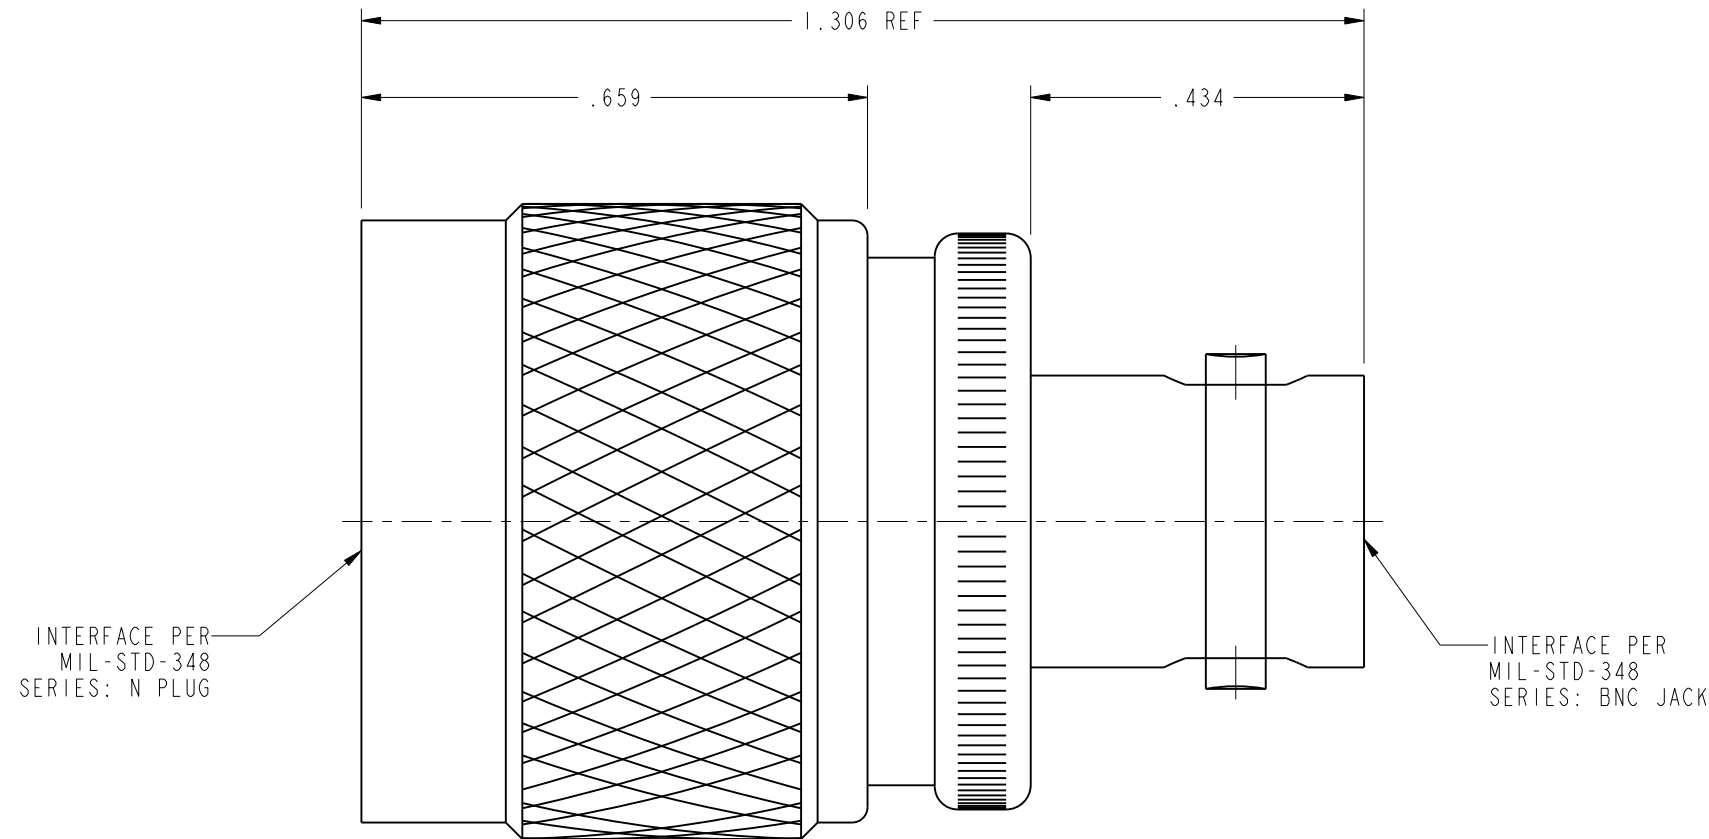

CUSTOMER OUTLINE DRAWING
ALL OTHER SHEETS ARE FOR INTERNAL USE ONLY

UNLESS OTHERWISE SPECIFIED, DIMENSIONS ARE IN INCHES AND TOLERANCES ARE: 2 PLACE DECIMAL ±.015 (0,381 mm) 3 PLACE DECIMAL ±.005 (0,127 mm) ANGLES ± 1°	MATERIAL	DRAWN NISCHIT MV	DATE 19-Jun-09	TITLE N PLUG TO BNC JACK ADAPTOR UG-201A/U	Amphenol RF Danbury, CT, USA Tainan, Taiwan Shenzhen, China www.amphenolrf.com		
	REFERENCE EAR 962370-0	ENGINEER D ROYCE	DATE 4/27/91			SCALE: 4.0:1 SHEET 2 OF 2	
NOTICE - These drawings, specifications, or other data (1) are, and remain the property of Amphenol Corp. (2) must be returned upon request; and (3) are confidential and not to be disclosed to any person other than those to whom they are given by Amphenol Corp. The furnishing of these drawings, specifications, or other data by Amphenol Corp., or to any other person to anyone for any purpose is not to be regarded by implication or otherwise in any manner licensing, granting rights or permitting such holder or any other person to manufacture, use or sell any product, process or design, patented or otherwise, that may in any way be related to or disclosed by said drawings, specifications, or other data.	APPROVED K. CAPOZZI	DATE 8/11/09	CAD FILE I:N/31-216-RFX	CODE ID 74868	DWG SIZE B	DRAWING NO. 31-216-RFX	REV D