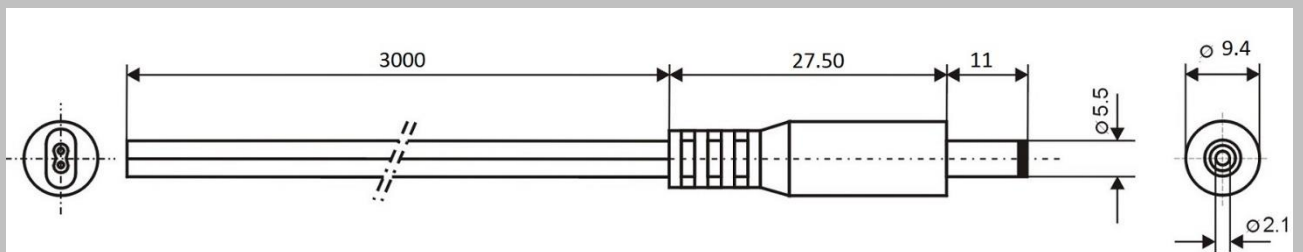

LOW VOLTAGE DC CABLE

Specification:

Model	DC.CAB.8210.0300
DC Plug	5.5/2.1 mm
Recommended voltage	0 - 48V
Max Current	5 A
Dielectric Strength	500 VDC
Operating temperature	-25°C to +70°C
Cord Length	3000 mm
Cable Diameter	2,00 x 4,10 mm
Wire Diameter	2x0,5mm ²
ROHS	+