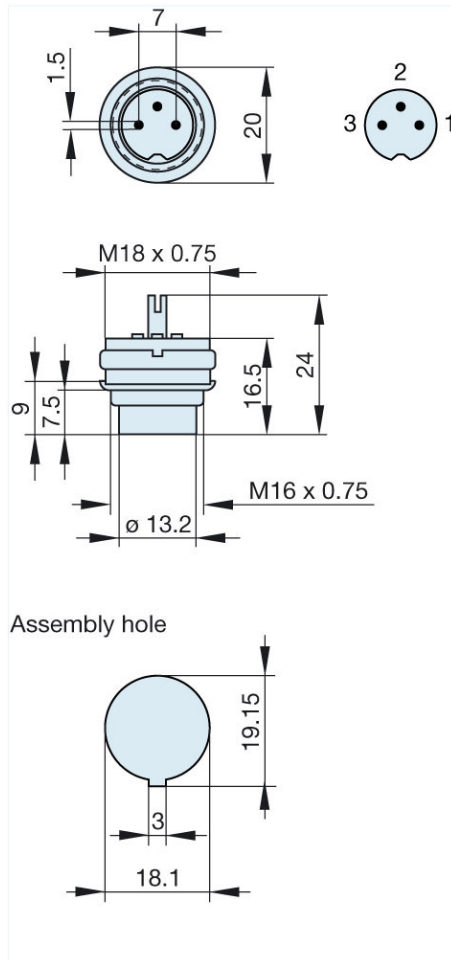

Picture
Drawing

Belden Deutschland GmbH
Im Gewerbepark 2
58579 Schalksmühle
Germany
Phone: +49 7127/14-1806
E-Mail: icos-sales@belden.com

The information published in the websites has been compiled as carefully as possible. It is subject to alteration without notice in technical as well as in price-related/commercial respect.