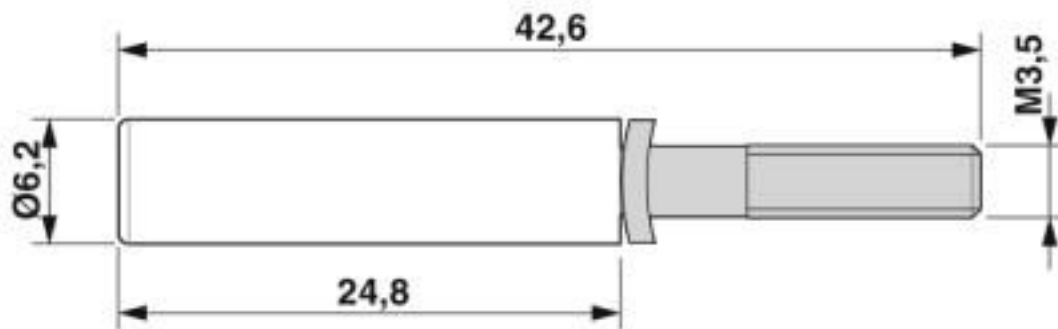

Female test connector - PSBJ-URTK/S BK - 0311728

Drawings

Dimensional drawing

Classifications

eCl@ss

eCl@ss 10.0.1	27440313
eCl@ss 4.0	27141100
eCl@ss 4.1	27141100
eCl@ss 5.0	27141100
eCl@ss 5.1	27141100
eCl@ss 6.0	27141100
eCl@ss 7.0	27440313
eCl@ss 8.0	27440313
eCl@ss 9.0	27440313

ETIM

ETIM 2.0	EC000489
ETIM 3.0	EC000489
ETIM 4.0	EC002255
ETIM 5.0	EC002255
ETIM 6.0	EC002255
ETIM 7.0	EC002255

UNSPSC

UNSPSC 6.01	30211812
UNSPSC 7.0901	39121410
UNSPSC 11	39121411
UNSPSC 12.01	39121411
UNSPSC 13.2	39121410
UNSPSC 18.0	39121410
UNSPSC 19.0	39121410
UNSPSC 20.0	39121410
UNSPSC 21.0	39121410