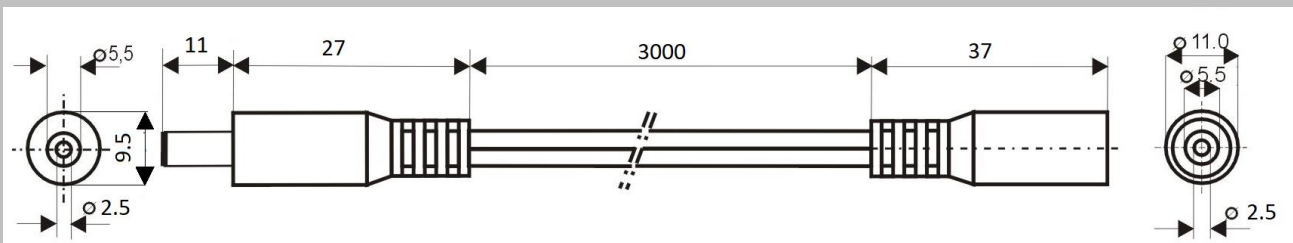

LOW VOLTAGE DC CABLE

Specification:

Model	DC.EXT.8610.0300
DC Socket / Plug	5.5/2.5 mm - 5.5/2.5 mm
Recommended voltage	0 - 48V
Max Current	5 A
Dielectric Strength	500 VDC
Operating temperature	-25°C to +70°C
Cord Length	3000 mm
Cable Diameter	2,00 x 4,10 mm
Wire Diameter	2x0,5mm ²
ROHS	+