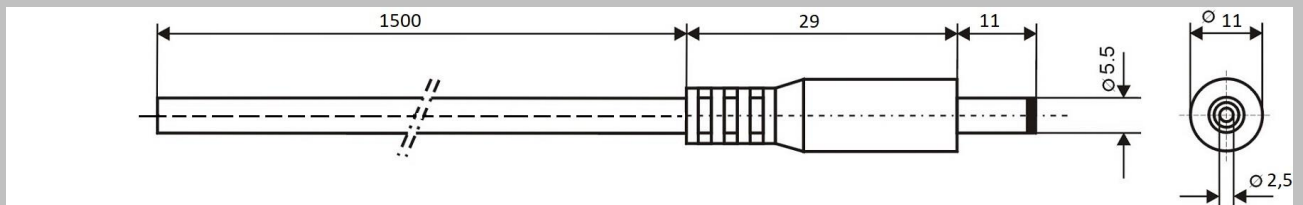

## LOW VOLTAGE DC CABLE

### Specification:

Model	DC.CAB.4600.0150
DC PLUG	5.5/2.5 mm
Recommended voltage	0 - 48V
Max Current	5A
Dielectric Strength	500 VDC
Operating temperature	-25°C to +70°C
Cord Length	1500 mm
Cable Diameter	Ø 4 mm
Wire Diameter	2x0,5mm <sup>2</sup>
ROHS	+