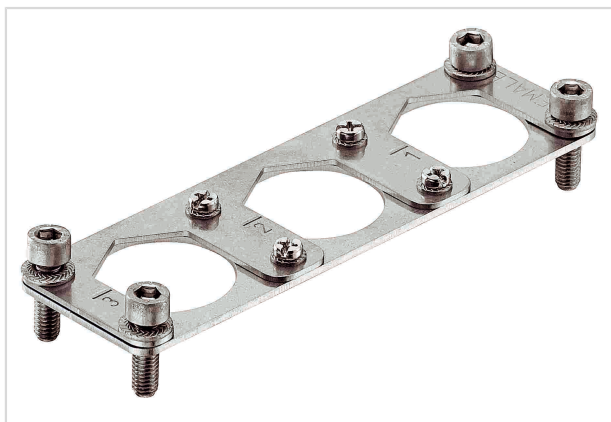

Frame-F 3XHC 350-Han 24HPR enlarged

Image is for illustration purposes only. Please refer to product description.

Part number	09 11 000 9958
Specification	Frame-F 3XHC 350-Han 24HPR enlarged
HARTING eCatalogue	https://b2b.harting.com/09110009958

Identification

Category	Accessories
Series of hoods/housings	Han [®] HPR enlarged
Type of accessory	Frame
Description of the accessory	for female inserts 3x Han [®] HC Modular 350

Version

Size	24 B
Pack contents	4x M4 screw 4x washer SK S4 4x washer SK S6 4x cheese-head screw M6 x 20 4x cheese-head screw M6 x 25

Technical characteristics

Tightening torque	10 Nm Fixing screws M6 1.5 Nm Screws M4
-------------------	--

Material properties

Material (accessories)	Metal
RoHS	compliant
ELV status	compliant
China RoHS	e
REACH Annex XVII substances	No
REACH ANNEX XIV substances	No

Pushing Performance

Material properties

REACH SVHC substances	No
-----------------------	----

Commercial data

Packaging size	1
Net weight	29.9 g
Country of origin	Germany
European customs tariff number	85389099
eCl@ss	27440210 Fixing element for industrial connectors