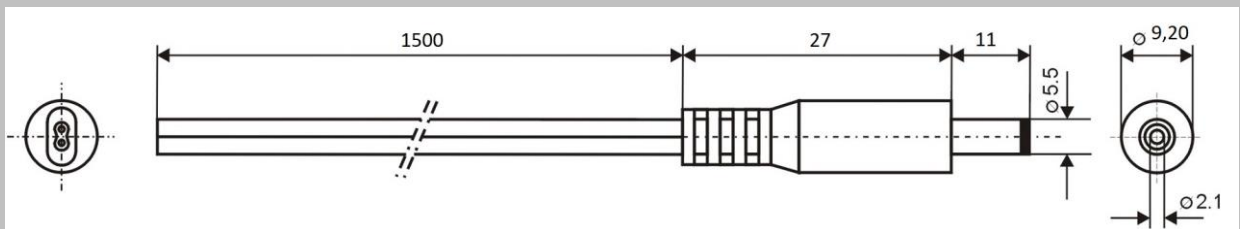

Specification:

Model	DC.CAB.6200.0150
DC PLUG	5.5/2.1 mm
Recommended voltage	0 - 48V
Max Current	3 A
Dielectric Strenght	500 VDC
Operating temperature	-25°C to +70°C
Cord Lenght	1500 mm
Cable Diameter	1,62 x 3,42 mm
Wire Diameter	2x0,35mm ²
ROHS	+