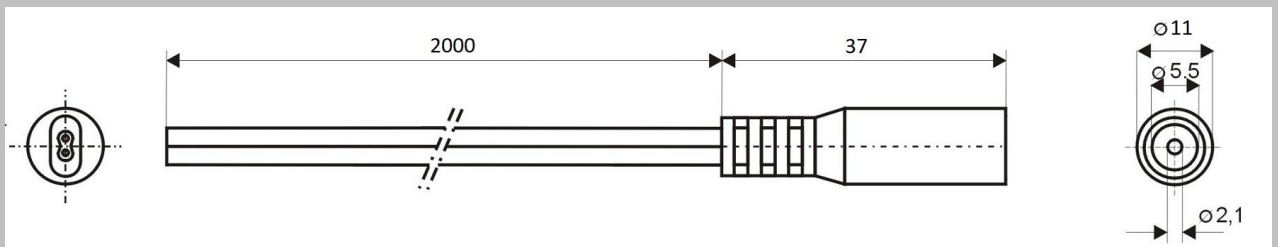

**Specification:**

Model	DC.CAB.6000.0200
DC Socket	5.5/2.1 mm
Recommended voltage	0 - 48V
Max Current	3 A
Dielectric Strength	500 VDC
Operating temperature	-25°C to +70°C
Cord Length	2000 mm
Cable Diameter	1,62 x 3,42 mm
Wire Diameter	2x0,35mm <sup>2</sup>
ROHS	+