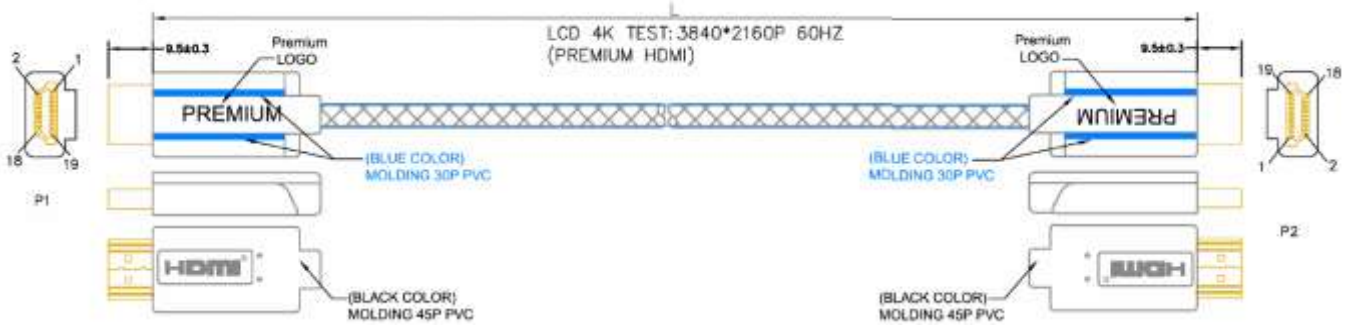

## NEWlink 1.8mtr Premium Certified 4K HDMI Male to HDMI Male - Blue

Stock number: 2240976

EN

The NEWlink 1.8 metre HDMI male to HDMI male cable which has a black PVC jack with braiding and an outer diameter of 7.3mm. The connectors are PVC and have gold flash covering to prevent corrosion.

HDMI(M)	1	3	2	4	6	5	7	9	8	10	12	11	14	19	17	13	15	16	18	64
HDMI(M)	PAIR		G	PAIR		G	PAIR		G	PAIR		G	PAIR		G	4C				SHELL

1. CABLE: 28AWG,UL20276,AL+D+B-FOIL,(#28\*1P+D+AL+MYLAR)\*5PCS+#28\*4C, BLACK COLOR,OD=7.3±0.2mm,PVC JACKET.
2. LENGTH: L.
3. CONNECTORS:HDMI(M)\*2PCS(BLACK INSULATOR)(PIN GOLD FLASH)(SHELL GOLD PLATED).
4. MOLD: MOLDING TYPE.
5. CONTACTS:
6. Test machine test condition.
  - A.100% OPEN,SHORT&INTERMITANCE TEST.
  - B.CONDUCTOR RESISTANCE: 5ohms MAX.
  - C.INSULATION RESISTANCE:10M Min/,10ms=DC300V
7. ALL MUST BE MEET ON ROHS COMPLIANT.