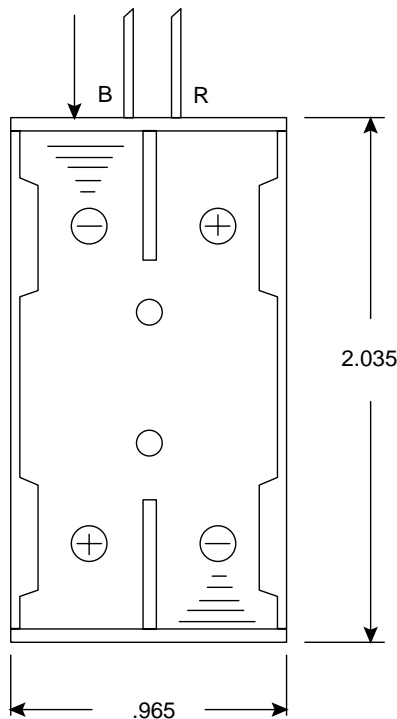

Dimensions (In.)

Material Specifications:

- Polypropylene (P.P.) recycle
- Holds: 4 x AAA
- Leads: 6", tinned 3/16"
- Color: black