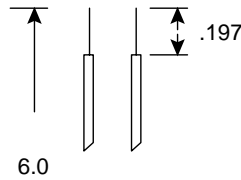

Dimensions (In.)

Material Specifications:

- Polypropylene (P.P.) recycle
- Holds: 4 x AAA
- Leads: 6", tinned 3/16"
- Color: black