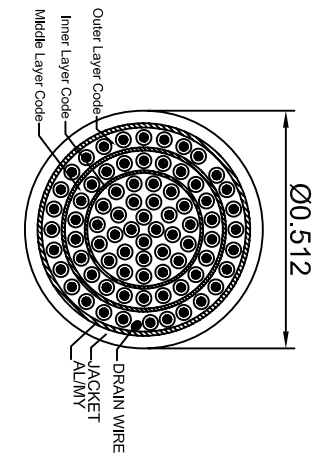

REV.	DESCRIPTION	DATE	APPROVED
A	NEW RELEASE	03/01/12	
A1	ADD WIRING COLOR	16/JAN/2012	

PIN OUT:		Inner Layer Code		Middle Layer Code		Outer Layer Code	
Male	Male	Male	Male	Male	Male	Male	Male
Color	Color	Color	Color	Color	Color	Color	Color
PIN1	Black	PIN29	Black	PIN51	Black		
PIN2	Brown	PIN30	Brown	PIN52	Brown		
PIN3	Red	PIN31	Red	PIN53	Red		
PIN4	Orange	PIN32	Orange	PIN54	Orange		
PIN5	Yellow	PIN33	Yellow	PIN55	Yellow		
PIN6	Green	PIN34	Green	PIN56	Green		
PIN7	Blue	PIN35	Blue	PIN57	Blue		
PIN8	Purple	PIN36	Purple	PIN58	Purple		
PIN9	Gray	PIN37	Gray	PIN59	Gray		
PIN10	White	PIN38	White	PIN60	White		
PIN11	Pink	PIN39	Pink	PIN61	Pink		
PIN12	Light Green	PIN40	Light Green	PIN62	Light Green		
PIN13	Black/White	PIN41	Black/White	PIN63	Black/White		
PIN14	Brown/White	PIN42	Brown/White	PIN64	Brown/White		
PIN15	Red/White	PIN43	Red/White	PIN65	Red/White		
PIN16	Orange/White	PIN44	Orange/White	PIN66	Orange/White		
PIN17	Green/White	PIN45	Green/White	PIN67	Green/White		
PIN18	Blue/White	PIN46	Blue/White	PIN68	Blue/White		
PIN19	Purple/White	PIN47	Purple/White	PIN69	Purple/White		
PIN20	Red/Black	PIN48	Red/Black	PIN70	Red/Black		
PIN21	Orange/Black	PIN49	Orange/Black	PIN71	Orange/Black		
PIN22	Yellow/Black	PIN50	Yellow/Black	PIN72	Yellow/Black		
PIN23	Green/Black			PIN73	Green/Black		
PIN24	Gray/Black			PIN74	Gray/Black		
PIN25	Pink/Black			PIN75	Pink/Black		
PIN26	Pink/Red			PIN76	Pink/Red		
PIN27	Pink/Blue			PIN77	Pink/Blue		
PIN28	Pink/Green			PIN78	Pink/Green		
				SHIELD	SHIELD		
					SHIELD - Drain Wire		

LENGTH	P/N	Cable Color
2.5FT ±1 inch	CS-DSDHD78MM0-002.5	GREY
5FT ±2 inch	CS-DSDHD78MM0-005	GREY
10FT ±3 inch	CS-DSDHD78MM0-010	GREY
25FT ±4 inch	CS-DSDHD78MM0-025	GREY

UNLESS OTHERWISE SPECIFIED DIMENSIONS ARE IN INCHES TOLERANCES ARE: