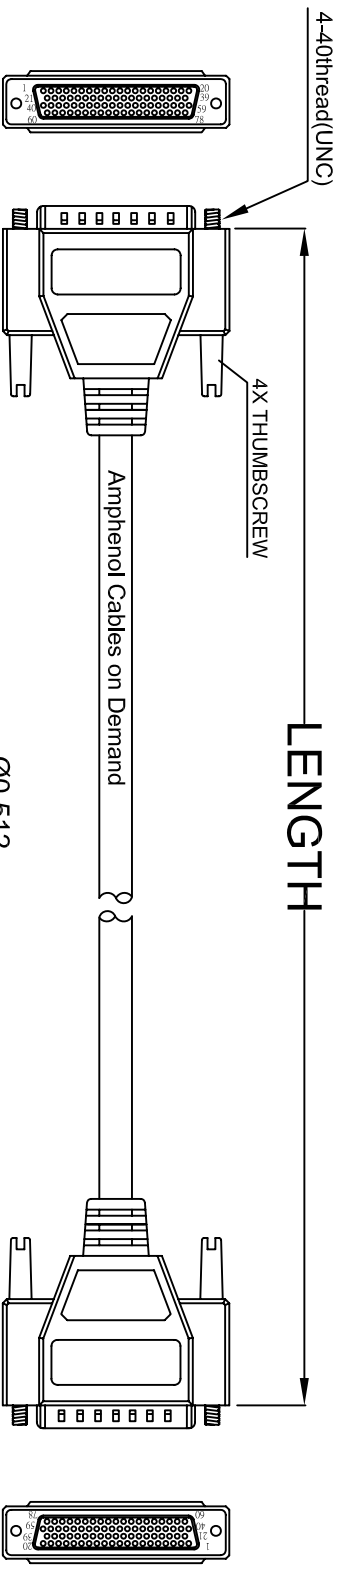

REV.	DESCRIPTION	DATE	APPROVED
A	NEW RELEASE	03/01/12	
A1	ADD WIRING COLOR	16/JAN/2012	

PIN OUT:		Inner Layer Code		Middle Layer Code		Outer Layer Code	
Male	Male	Male	Male	Male	Male	Male	Male
Color	Color	Color	Color	Color	Color	Color	Color
PIN1	Black	PIN29	Black	PIN51	Black		
PIN2	Brown	PIN30	Brown	PIN52	Brown		
PIN3	Red	PIN31	Red	PIN53	Red		
PIN4	Orange	PIN32	Orange	PIN54	Orange		
PIN5	Yellow	PIN33	Yellow	PIN55	Yellow		
PIN6	Green	PIN34	Green	PIN56	Green		
PIN7	Blue	PIN35	Blue	PIN57	Blue		
PIN8	Purple	PIN36	Purple	PIN58	Purple		
PIN9	Gray	PIN37	Gray	PIN59	Gray		
PIN10	White	PIN38	White	PIN60	White		
PIN11	Pink	PIN39	Pink	PIN61	Pink		
PIN12	Light Green	PIN40	Light Green	PIN62	Light Green		
PIN13	Black/White	PIN41	Black/White	PIN63	Black/White		
PIN14	Brown/White	PIN42	Brown/White	PIN64	Brown/White		
PIN15	Red/White	PIN43	Red/White	PIN65	Red/White		
PIN16	Orange/White	PIN44	Orange/White	PIN66	Orange/White		
PIN17	Green/White	PIN45	Green/White	PIN67	Green/White		
PIN18	Blue/White	PIN46	Blue/White	PIN68	Blue/White		
PIN19	Purple/White	PIN47	Purple/White	PIN69	Purple/White		
PIN20	Red/Black	PIN48	Red/Black	PIN70	Red/Black		
PIN21	Orange/Black	PIN49	Orange/Black	PIN71	Orange/Black		
PIN22	Yellow/Black	PIN50	Yellow/Black	PIN72	Yellow/Black		
PIN23	Green/Black			PIN73	Green/Black		
PIN24	Gray/Black			PIN74	Gray/Black		
PIN25	Pink/Black			PIN75	Pink/Black		
PIN26	Pink/Red			PIN76	Pink/Red		
PIN27	Pink/Blue			PIN77	Pink/Blue		
PIN28	Pink/Green			PIN78	Pink/Green		
				SHIELD	SHIELD		
					SHIELD - Drain Wire		

LENGTH	P/N	Cable Color
2.5FT ±1 inch	CS-DSDHD78MM0-002.5	GREY
5FT ±2 inch	CS-DSDHD78MM0-005	GREY
10FT ±3 inch	CS-DSDHD78MM0-010	GREY
25FT ±4 inch	CS-DSDHD78MM0-025	GREY

UNLESS OTHERWISE SPECIFIED DIMENSIONS ARE IN INCHES TOLERANCES ARE: