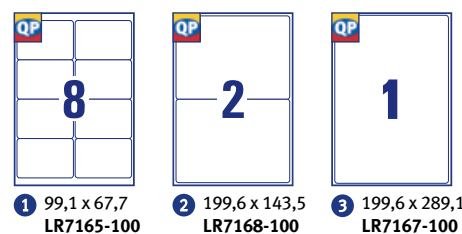

Art No.	Format mm (B x H)	Description	Colour	Labels/ Pack	A4Sheet/ Pack	Printers I L K CL	
for B4/C4 envelopes							
1	LR7165-100	99,1 x 67,7	Chlorine-free bleached label paper	white	800	100	• •
for packages and parcels							
2	LR7168-100	199,6 x 143,5	Chlorine-free bleached label paper	white	200	100	• •
3	LR7167-100	199,6 x 289,1	Chlorine-free bleached label paper	white	100	100	• •