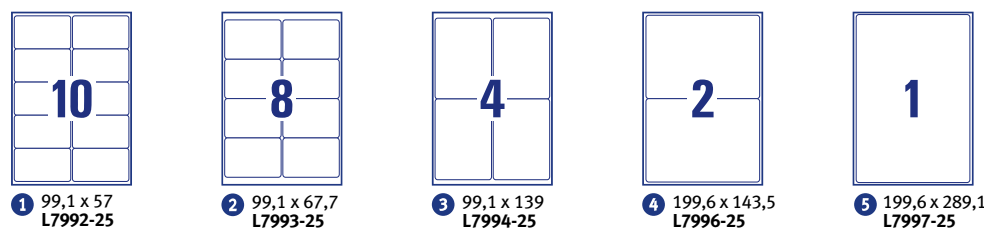

ATTENTION LABELS

pre-printed

- Neon labels attract maximum attention
- Attention labels for more safety and information during shipment

Art No.	Format mm (B x H)	Description	Colour	Labels/ Pack	PU
3050	119 x 38	„FRAGILE“	neon red	10	10

PU = Pack Unit

Image does not reflect original colours due to technical reasons

all measurements in mm

Printer: I = Inkjet printer L = Laser printer K = Copier CL = Colour laser printer

Printing Tip FREE Templates & Software