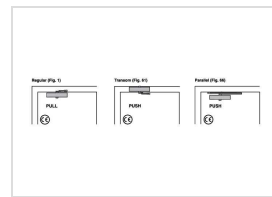

UNION CE Range

CE3F

Fixed Size 3 Rack and Pinion Door Closer

ASSA ABLOY

Application:

Introducing the new CE3F fixed size 3 rack and pinion door closer, [Click here to view video.](#)

Specification:

- Fixed size 3 rack and pinion door closer
- Maximum door width 950mm EN size 3
- 130° maximum angle of opening (controlled closing)
- Adjustable closing speed from 130° open to 15° open
- Adjustable latch action for final 15°
- Adjustable arm set for regular, transom and parallel arm installation
- Additional bracket included for parallel arm mounting

Finish:

- Silver finish, which allows it to blend in with any application where other traditional door closers are installed.

EN 1154 Size	Max Leaf Width	Max Leaf weight
1	750mm	20kg
2	850mm	40kg
3	950mm	60kg
4	1100mm	80kg
5	1250mm	100kg
6	1400mm	120kg

CE3F

Fixed Size 3 Rack and Pinion Door Closer

ASSA ABLOY

Variants:

Code	Description
J-CE3F-SIL	UNION CE Marked Fixed Size 3 R&P Closer SIL