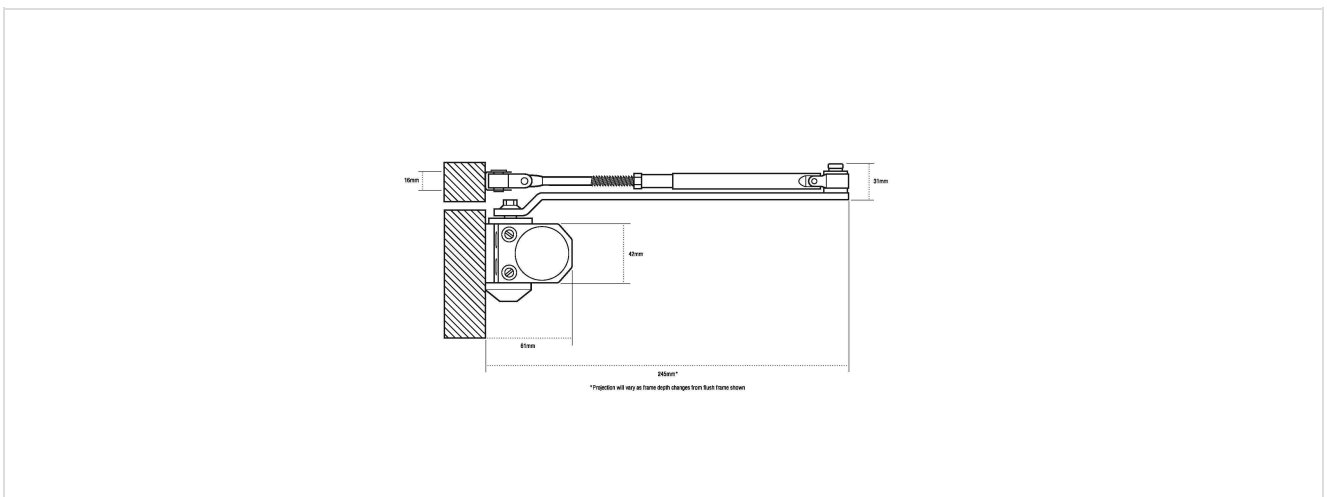

UNION CE Range

CE3F

Fixed Size 3 Rack and Pinion Door Closer

ASSA ABLOY

Application:

Introducing the new CE3F fixed size 3 rack and pinion door closer, [Click here to view video.](#)

Specification:

- Fixed size 3 rack and pinion door closer
- Maximum door width 950mm EN size 3
- 130° maximum angle of opening (controlled closing)
- Adjustable closing speed from 130° open to 15° open
- Adjustable latch action for final 15°
- Adjustable arm set for regular, transom and parallel arm installation
- Additional bracket included for parallel arm mounting

Finish:

- Silver finish, which allows it to blend in with any application where other traditional door closers are installed.

EN 1154 Size	Max Leaf Width	Max Leaf weight
1	750mm	20kg
2	850mm	40kg
3	950mm	60kg
4	1100mm	80kg
5	1250mm	100kg
6	1400mm	120kg

Standards:

- CE Marked to EN 1154 in all 3 mounting positions

3	8	3	1	1	3
---	---	---	---	---	---

- Fire rated for timber (FD120) and metal (FD240) fire doors
- Certifire approved

Technical Design:

UNION CE Range