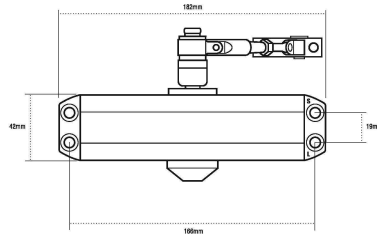

UNION CE Range

CE3F

Fixed Size 3 Rack and Pinion Door Closer

ASSA ABLOY

Application:

Introducing the new CE3F fixed size 3 rack and pinion door closer, [Click here to view video.](#)

Specification:

- Fixed size 3 rack and pinion door closer
- Maximum door width 950mm EN size 3
- 130° maximum angle of opening (controlled closing)
- Adjustable closing speed from 130° open to 15° open
- Adjustable latch action for final 15°
- Adjustable arm set for regular, transom and parallel arm installation
- Additional bracket included for parallel arm mounting

Finish:

- Silver finish, which allows it to blend in with any application where other traditional door closers are installed.

EN 1154 Size	Max Leaf Width	Max Leaf weight
1	750mm	20kg
2	850mm	40kg
3	950mm	60kg
4	1100mm	80kg
5	1250mm	100kg
6	1400mm	120kg

Standards:

- CE Marked to EN 1154 in all 3 mounting positions

3	8	3	1	1	3
---	---	---	---	---	---

- Fire rated for timber (FD120) and metal (FD240) fire doors
- Certifire approved

Technical Design:

UNION CE Range

CE3F

Fixed Size 3 Rack and Pinion Door Closer

ASSA ABLOY

Variants:

Code	Description
J-CE3F-SIL	UNION CE Marked Fixed Size 3 R&P Closer SIL