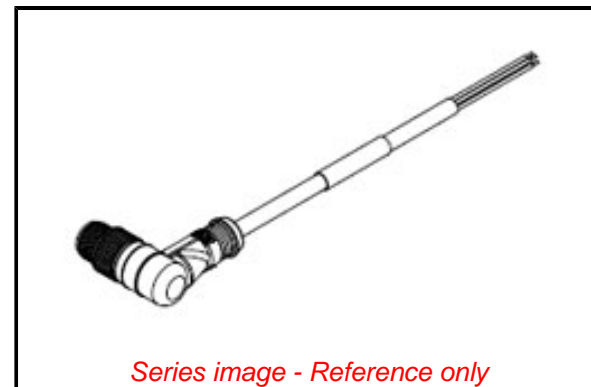

PLEASE CHECK WWW.MOLEX.COM FOR LATEST PART INFORMATION

Part Number: [1200980111](#)
Status: **Active**
Overview: Brad Micro-Change (M12) Connectors
Description: Micro-Change (M12) Single-Ended Cordset, 5 Poles, Male (90°) to Pigtail, 24 AWG, 5.0m (16.40') Length, PROFIBUS PUR Cable Preferred Version in Europe

Documents:

[Drawing (PDF)](#) [RoHS Certificate of Compliance (PDF)](#)

General

Product Family	Industrial Cordsets
Series	120098
Connector End A	Micro-Change (M12)
Connector End B	Pigtail
IP Rating	IP67
Material - Contact	Copper Alloy
Overview	Brad Micro-Change (M12) Connectors
Product Name	Micro-Change (M12)
Protocol	EtherNet
Region	America, Asia, Europe
Type	Single Ended
UPC	78678850777

Physical

Cable Diameter	8.00mm (.315")
Cable Length	5.0m (16.40')
Color - Cable Jacket	Purple
Coupling Style	Threaded
Gender	Male-Pigtail
Keyway	Reverse
LED Indicator	No
Material - Cable Jacket	PUR
Material - Connector Body	PUR
Material - Coupling Nut	Nickel-plated Brass
Material - Plating Mating	Gold
Orientation	90° to Pigtail
Poles	5
Temperature Range - Operating	-20°C to +80°C
Wire Size AWG	24
Wire/Cable Type	Twisted Pair

Electrical

Current - Maximum per Contact	3.0A
Voltage - Maximum	60V AC/DC

Material Info

Engineering Number	B05S07PP4M050

Reference - Drawing Numbers

Sales Drawing	SD-120039-004

Series image - Reference only

EU ELV

Not Relevant

EU RoHS

Compliant with Exemption 6(c)

REACH SVHC

Not Contained Per -ED/01/2017 (12 January 2017)

Halogen-Free

Status

Not Low-Halogen

For more information, please visit [Contact US](#)

China ROHS

50 Image

ELV

Not Relevant

RoHS Phthalates

Not Contained

Search Parts in this Series

[120098 Series](#)