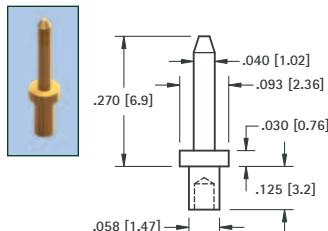

**.035 (.90) PIN - SWAGE MOUNT**

GOLD CAT. NO.	TIN CAT. NO.	Mtg. Hole Dia.
1380-1	1381-1	.062 (1.57)

**.040 (1.0) PIN - SWAGE MOUNT**

GOLD CAT. NO.	TIN CAT. NO.	L Length	Mtg. Hole Dia.
1356-1	1357-1	.051 (1.3)	.076 (1.93)
1356-2	1357-2	.082 (2.1)	
1356-3	1357-3	.113 (2.9)	

**.040 (1.0) PIN - SWAGE MOUNT**

GOLD CAT. NO.	TIN CAT. NO.	L Length	Mtg. Hole Dia.
1358-1	1359-1	.051 (1.3)	.043 (1.09)
1358-2	1359-2	.082 (2.1)	

**.040 (1.0) PIN - SWAGE MOUNT**

GOLD CAT. NO.	TIN CAT. NO.	L Length	Mtg. Hole Dia.
1405-1	1425-1	.051 (1.3)	.043 (1.09)
1405-2	1425-2	.082 (2.1)	
1405-3	1425-3	.113 (2.9)	

**.040 (1.0) PIN - SWAGE MOUNT**

GOLD CAT. NO.	TIN CAT. NO.	Mtg. Hole Dia.
1402-3	1422-3	.062 (1.57)

**.040 (1.0) KAY PIN - PRESS-FIT**

**MATERIAL:**  
Solid Nickel Silver  
**CAT. NO. 1218**  
Mtg. Hole .043 (1.09) Dia.

**.050 (1.3) PIN - SWAGE MOUNT**

GOLD CAT. NO.	TIN CAT. NO.	Mtg. Hole Dia.
1360-2	1361-2	.064 (1.63)

**.063 (1.6) PIN - SWAGE MOUNT**

GOLD CAT. NO.	TIN CAT. NO.	Mtg. Hole Dia.
1362-2	1363-2	.067 (1.70)

**.080 (2.0) PIN - SWAGE MOUNT**