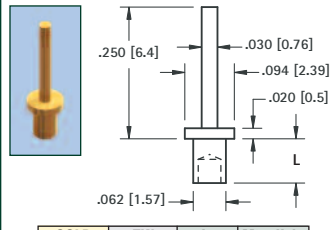

# MICRO PINS

**.025 (.64) PIN - SWAGE MOUNT**

GOLD CAT. NO.	TIN CAT. NO.	Mtg. Hole Dia.
1370-2	1371-2	.052 (1.32)

**.030 (.76) PIN - SWAGE MOUNT**

GOLD CAT. NO.	TIN CAT. NO.	L Length	Mtg. Hole Dia.
1374-1	1375-1	.051 (1.3)	.067 (1.70)
1374-2	1375-2	.082 (2.1)	
1374-3	1375-3	.113 (2.9)	

**.031 (.79) PIN - SOLDER MOUNT**

GOLD CAT. NO.	TIN CAT. NO.	Mtg. Hole Dia.
1352-1	1353-1	.043 (1.09)

**.032 (.81) PIN - SWAGE MOUNT**

GOLD CAT. NO.	TIN CAT. NO.	L Length	Mtg. Hole Dia.
1354-1	1355-1	.051 (1.3)	.052 (1.32)
1354-2	1355-2	.082 (2.1)	(1.32)

**.035 (.90) PIN - SWAGE MOUNT**

GOLD CAT. NO.	TIN CAT. NO.	Mtg. Hole Dia.
1380-1	1381-1	.062 (1.57)

**.040 (1.0) PIN - SWAGE MOUNT**

GOLD CAT. NO.	TIN CAT. NO.	L Length	Mtg. Hole Dia.
1356-1	1357-1	.051 (1.3)	.076 (1.93)
1356-2	1357-2	.082 (2.1)	
1356-3	1357-3	.113 (2.9)	

**.040 (1.0) PIN - SWAGE MOUNT**

GOLD CAT. NO.	TIN CAT. NO.	L Length	Mtg. Hole Dia.
1358-1	1359-1	.051 (1.3)	.043 (1.09)
1358-2	1359-2	.082 (2.1)	

**.040 (1.0) PIN - SWAGE MOUNT**

GOLD CAT. NO.	TIN CAT. NO.	L Length	Mtg. Hole Dia.
1405-1	1425-1	.051 (1.3)	.043 (1.09)
1405-2	1425-2	.082 (2.1)	
1405-3	1425-3	.113 (2.9)	