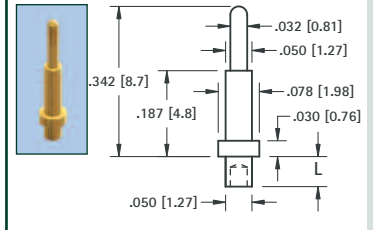

# MICRO PINS

**.025 (.64) PIN - SWAGE MOUNT**

GOLD CAT. NO.	TIN CAT. NO.	Mtg. Hole Dia.
1370-2	1371-2	.052 (1.32)

**.030 (.76) PIN - SWAGE MOUNT**

GOLD CAT. NO.	TIN CAT. NO.	L Length	Mtg. Hole Dia.
1374-1	1375-1	.051 (1.3)	.067 (1.70)
1374-2	1375-2	.082 (2.1)	
1374-3	1375-3	.113 (2.9)	

**.031 (.79) PIN - SOLDER MOUNT**

GOLD CAT. NO.	TIN CAT. NO.	Mtg. Hole Dia.
1352-1	1353-1	.043 (1.09)

**.032 (.81) PIN - SWAGE MOUNT**

GOLD CAT. NO.	TIN CAT. NO.	L Length	Mtg. Hole Dia.
1354-1	1355-1	.051 (1.3)	.052 (1.32)
1354-2	1355-2	.082 (2.1)	(1.32)

**.035 (.90) PIN - SWAGE MOUNT**

GOLD CAT. NO.	TIN CAT. NO.	Mtg. Hole Dia.
1380-1	1381-1	.062 (1.57)

**.040 (1.0) PIN - SWAGE MOUNT**

GOLD CAT. NO.	TIN CAT. NO.	L Length	Mtg. Hole Dia.
1356-1	1357-1	.051 (1.3)	.076 (1.93)
1356-2	1357-2	.082 (2.1)	
1356-3	1357-3	.113 (2.9)	

**.040 (1.0) PIN - SWAGE MOUNT**

GOLD CAT. NO.	TIN CAT. NO.	L Length	Mtg. Hole Dia.
1358-1	1359-1	.051 (1.3)	.043 (1.09)
1358-2	1359-2	.082 (2.1)	

**.040 (1.0) PIN - SWAGE MOUNT**

GOLD CAT. NO.	TIN CAT. NO.	L Length	Mtg. Hole Dia.
1405-1	1425-1	.051 (1.3)	.043 (1.09)
1405-2	1425-2	.082 (2.1)	
1405-3	1425-3	.113 (2.9)	