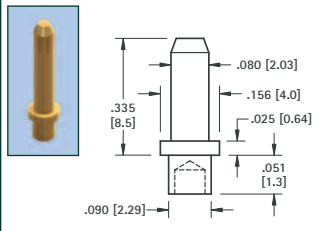

**.040 (1.0) PIN - SWAGE MOUNT**

GOLD CAT. NO.	TIN CAT. NO.	Mtg. Hole Dia.
1402-3	1422-3	.062 (1.57)

**.040 (1.0) KAY PIN - PRESS-FIT**

**MATERIAL:**  
Solid Nickel Silver  
**CAT. NO. 1218**  
Mtg. Hole .043 (1.09) Dia.

**.050 (1.3) PIN - SWAGE MOUNT**

GOLD CAT. NO.	TIN CAT. NO.	Mtg. Hole Dia.
1360-2	1361-2	.064 (1.63)

**.063 (1.6) PIN - SWAGE MOUNT**

GOLD CAT. NO.	TIN CAT. NO.	Mtg. Hole Dia.
1362-2	1363-2	.067 (1.70)

**.080 (2.0) PIN - SWAGE MOUNT**

GOLD CAT. NO.	TIN CAT. NO.	Mtg. Hole Dia.
1376-2	1377-2	.094 (2.38)

**.080 (2.0) PIN - SWAGE MOUNT**

GOLD CAT. NO.	TIN CAT. NO.	Mtg. Hole Dia.
1364-2	1365-2	.094 (2.38)

**.080 (2.0) PIN - SWAGE MOUNT**

GOLD CAT. NO.	TIN CAT. NO.	Mtg. Hole Dia.
1447-1	1455-1	.094 (2.38)

**.080 (2.0) PIN - SWAGE MOUNT**

GOLD CAT. NO.	TIN CAT. NO.	L Length	Mtg. Hole Dia.
1447-2	1455-2	.094 (2.4)	.094 (2.38)
1447-3	1455-3	.125 (3.2)	
1447-4	1455-4	.156 (4.0)	

**INSULATED SHORTING PLUG**

BLUE CAT. NO.	RED CAT. NO.	BLACK CAT. NO.	A Dim.	W Dim.
1460L	1460R	1460B	.200 (5.1)	.375 (9.5)
1461L	1461R	1461B	.250 (6.4)	.375 (9.5)
1462L	1462R	1462B	.400 (10.2)	.620 (15.7)
1463L	1463R	1463B	.500 (12.7)	.620 (15.7)