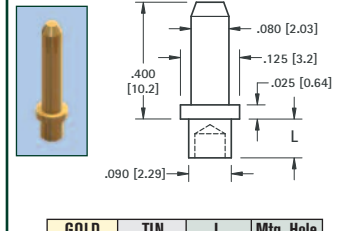

**.050 (1.3) PIN - SWAGE MOUNT**

GOLD CAT. NO.	TIN CAT. NO.	Mtg. Hole Dia.
1360-2	1361-2	.064 (1.63)

**.063 (1.6) PIN - SWAGE MOUNT**

GOLD CAT. NO.	TIN CAT. NO.	Mtg. Hole Dia.
1362-2	1363-2	.067 (1.70)

**.080 (2.0) PIN - SWAGE MOUNT**

GOLD CAT. NO.	TIN CAT. NO.	Mtg. Hole Dia.
1376-2	1377-2	.094 (2.38)

**.080 (2.0) PIN - SWAGE MOUNT**

GOLD CAT. NO.	TIN CAT. NO.	Mtg. Hole Dia.
1364-2	1365-2	.094 (2.38)

**.080 (2.0) PIN - SWAGE MOUNT**

GOLD CAT. NO.	TIN CAT. NO.	Mtg. Hole Dia.
1447-1	1455-1	.094 (2.38)

**.080 (2.0) PIN - SWAGE MOUNT**

GOLD CAT. NO.	TIN CAT. NO.	L Length	Mtg. Hole Dia.
1447-2	1455-2	.094 (2.4)	.094 (2.38)
1447-3	1455-3	.125 (3.2)	
1447-4	1455-4	.156 (4.0)	

**INSULATED SHORTING PLUG**

BLUE CAT. NO.	RED CAT. NO.	BLACK CAT. NO.	A Dim.	W Dim.
1460L	1460R	1460B	.200 (5.1)	.375 (9.5)
1461L	1461R	1461B	.250 (6.4)	.375 (9.5)
1462L	1462R	1462B	.400 (10.2)	.620 (15.7)
1463L	1463R	1463B	.500 (12.7)	.620 (15.7)