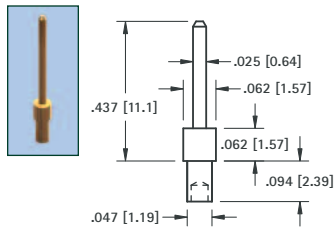

# MICRO PINS

**.025 (.64) PIN - SWAGE MOUNT**

GOLD CAT. NO.	TIN CAT. NO.	Mtg. Hole Dia.
1370-2	1371-2	.052 (1.32)

**.030 (.76) PIN - SWAGE MOUNT**

GOLD CAT. NO.	TIN CAT. NO.	L Length	Mtg. Hole Dia.
1374-1	1375-1	.051 (1.3)	.067 (1.70)
1374-2	1375-2	.082 (2.1)	
1374-3	1375-3	.113 (2.9)	

**.031 (.79) PIN - SOLDER MOUNT**

GOLD CAT. NO.	TIN CAT. NO.	Mtg. Hole Dia.
1352-1	1353-1	.043 (1.09)

**.032 (.81) PIN - SWAGE MOUNT**

GOLD CAT. NO.	TIN CAT. NO.	L Length	Mtg. Hole Dia.
1354-1	1355-1	.051 (1.3)	.052 (1.32)
1354-2	1355-2	.082 (2.1)	(1.32)

**.035 (.90) PIN - SWAGE MOUNT**

GOLD CAT. NO.	TIN CAT. NO.	Mtg. Hole Dia.
1380-1	1381-1	.062 (1.57)

**.040 (1.0) PIN - SWAGE MOUNT**

GOLD CAT. NO.	TIN CAT. NO.	L Length	Mtg. Hole Dia.
1356-1	1357-1	.051 (1.3)	.076 (1.93)
1356-2	1357-2	.082 (2.1)	
1356-3	1357-3	.113 (2.9)	

**.040 (1.0) PIN - SWAGE MOUNT**

GOLD CAT. NO.	TIN CAT. NO.	Mtg. Hole Dia.
1402-3	1422-3	.062 (1.57)

**.040 (1.0) KAY PIN - PRESS-FIT**

**MATERIAL:**  
Solid Nickel Silver  
**CAT. NO. 1218**  
Mtg. Hole .043 (1.09) Dia.