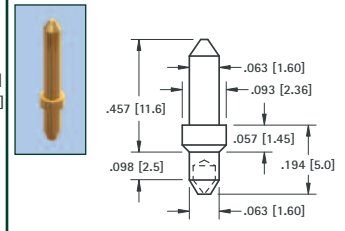

**.040 (1.0) PIN - SWAGE MOUNT**

GOLD CAT. NO.	TIN CAT. NO.	L Length	Mtg. Hole Dia.
1358-1	1359-1	.051 (1.3)	.043 (1.09)
1358-2	1359-2	.082 (2.1)	

**.040 (1.0) PIN - SWAGE MOUNT**

GOLD CAT. NO.	TIN CAT. NO.	L Length	Mtg. Hole Dia.
1405-1	1425-1	.051 (1.3)	.043 (1.09)
1405-2	1425-2	.082 (2.1)	
1405-3	1425-3	.113 (2.9)	

**.040 (1.0) PIN - SWAGE MOUNT**

GOLD CAT. NO.	TIN CAT. NO.	Mtg. Hole Dia.
1402-3	1422-3	.062 (1.57)

**.040 (1.0) KAY PIN - PRESS-FIT**

**MATERIAL:**  
Solid Nickel Silver  
**CAT. NO. 1218**  
Mtg. Hole .043 (1.09) Dia.

**.050 (1.3) PIN - SWAGE MOUNT**

GOLD CAT. NO.	TIN CAT. NO.	Mtg. Hole Dia.
1360-2	1361-2	.064 (1.63)

**.063 (1.6) PIN - SWAGE MOUNT**

GOLD CAT. NO.	TIN CAT. NO.	Mtg. Hole Dia.
1362-2	1363-2	.067 (1.70)

**.080 (2.0) PIN - SWAGE MOUNT**

GOLD CAT. NO.	TIN CAT. NO.	Mtg. Hole Dia.
1376-2	1377-2	.094 (2.38)

**.080 (2.0) PIN - SWAGE MOUNT**

GOLD CAT. NO.	TIN CAT. NO.	Mtg. Hole Dia.
1364-2	1365-2	.094 (2.38)

**.080 (2.0) PIN - SWAGE MOUNT**

GOLD CAT. NO.	TIN CAT. NO.	Mtg. Hole Dia.
1447-1	1455-1	.094 (2.38)