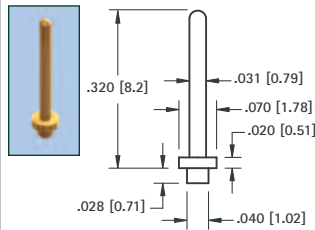

# MICRO PINS

**.025 (.64) PIN - SWAGE MOUNT**

GOLD CAT. NO.	TIN CAT. NO.	Mtg. Hole Dia.
1370-2	1371-2	.052 (1.32)

**.030 (.76) PIN - SWAGE MOUNT**

GOLD CAT. NO.	TIN CAT. NO.	L Length	Mtg. Hole Dia.
1374-1	1375-1	.051 (1.3)	.067 (1.70)
1374-2	1375-2	.082 (2.1)	
1374-3	1375-3	.113 (2.9)	

**.031 (.79) PIN - SOLDER MOUNT**

GOLD CAT. NO.	TIN CAT. NO.	Mtg. Hole Dia.
1352-1	1353-1	.043 (1.09)

**.032 (.81) PIN - SWAGE MOUNT**

GOLD CAT. NO.	TIN CAT. NO.	L Length	Mtg. Hole Dia.
1354-1	1355-1	.051 (1.3)	.052 (1.32)
1354-2	1355-2	.082 (2.1)	(1.32)

**.035 (.90) PIN - SWAGE MOUNT**

GOLD CAT. NO.	TIN CAT. NO.	Mtg. Hole Dia.
1380-1	1381-1	.062 (1.57)

**.040 (1.0) PIN - SWAGE MOUNT**

GOLD CAT. NO.	TIN CAT. NO.	L Length	Mtg. Hole Dia.
1356-1	1357-1	.051 (1.3)	.076 (1.93)
1356-2	1357-2	.082 (2.1)	
1356-3	1357-3	.113 (2.9)	

**.040 (1.0) PIN - SWAGE MOUNT**

GOLD CAT. NO.	TIN CAT. NO.	L Length	Mtg. Hole Dia.
1358-1	1359-1	.051 (1.3)	.043 (1.09)
1358-2	1359-2	.082 (2.1)	

**.040 (1.0) PIN - SWAGE MOUNT**

GOLD CAT. NO.	TIN CAT. NO.	L Length	Mtg. Hole Dia.
1405-1	1425-1	.051 (1.3)	.043 (1.09)
1405-2	1425-2	.082 (2.1)	
1405-3	1425-3	.113 (2.9)	