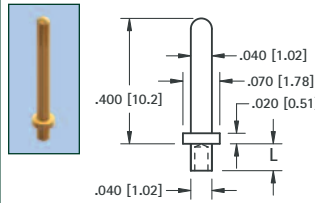

**.031 (.79) PIN - SOLDER MOUNT**

GOLD CAT. NO.	TIN CAT. NO.	Mtg. Hole Dia.
1352-1	1353-1	.043 (1.09)

**.032 (.81) PIN - SWAGE MOUNT**

GOLD CAT. NO.	TIN CAT. NO.	L Length	Mtg. Hole Dia.
1354-1	1355-1	.051 (1.3)	.052 (1.32)
1354-2	1355-2	.082 (2.1)	(1.32)

**.035 (.90) PIN - SWAGE MOUNT**

GOLD CAT. NO.	TIN CAT. NO.	Mtg. Hole Dia.
1380-1	1381-1	.062 (1.57)

**.040 (1.0) PIN - SWAGE MOUNT**

GOLD CAT. NO.	TIN CAT. NO.	L Length	Mtg. Hole Dia.
1356-1	1357-1	.051 (1.3)	.076 (1.93)
1356-2	1357-2	.082 (2.1)	
1356-3	1357-3	.113 (2.9)	

**.040 (1.0) PIN - SWAGE MOUNT**

GOLD CAT. NO.	TIN CAT. NO.	L Length	Mtg. Hole Dia.
1358-1	1359-1	.051 (1.3)	.043 (1.09)
1358-2	1359-2	.082 (2.1)	

**.040 (1.0) PIN - SWAGE MOUNT**

GOLD CAT. NO.	TIN CAT. NO.	L Length	Mtg. Hole Dia.
1405-1	1425-1	.051 (1.3)	.043 (1.09)
1405-2	1425-2	.082 (2.1)	
1405-3	1425-3	.113 (2.9)	

**.040 (1.0) PIN - SWAGE MOUNT**

GOLD CAT. NO.	TIN CAT. NO.	Mtg. Hole Dia.
1402-3	1422-3	.062 (1.57)

**.040 (1.0) KAY PIN - PRESS-FIT**

**MATERIAL:**  
Solid Nickel Silver  
**CAT. NO. 1218**  
Mtg. Hole .043 (1.09) Dia.