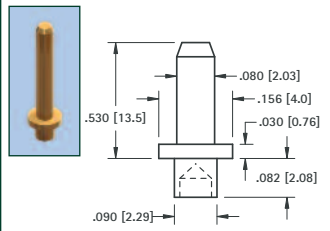

**.040 (1.0) PIN - SWAGE MOUNT**

GOLD CAT. NO.	TIN CAT. NO.	Mtg. Hole Dia.
1402-3	1422-3	.062 (1.57)

**.040 (1.0) KAY PIN - PRESS-FIT**

**MATERIAL:**  
Solid Nickel Silver  
**CAT. NO. 1218**  
Mtg. Hole .043 (1.09) Dia.

**.050 (1.3) PIN - SWAGE MOUNT**

GOLD CAT. NO.	TIN CAT. NO.	Mtg. Hole Dia.
1360-2	1361-2	.064 (1.63)

**.063 (1.6) PIN - SWAGE MOUNT**

GOLD CAT. NO.	TIN CAT. NO.	Mtg. Hole Dia.
1362-2	1363-2	.067 (1.70)

**.080 (2.0) PIN - SWAGE MOUNT**

GOLD CAT. NO.	TIN CAT. NO.	Mtg. Hole Dia.
1376-2	1377-2	.094 (2.38)

**.080 (2.0) PIN - SWAGE MOUNT**

GOLD CAT. NO.	TIN CAT. NO.	Mtg. Hole Dia.
1364-2	1365-2	.094 (2.38)

**.080 (2.0) PIN - SWAGE MOUNT**

GOLD CAT. NO.	TIN CAT. NO.	Mtg. Hole Dia.
1447-1	1455-1	.094 (2.38)

**.080 (2.0) PIN - SWAGE MOUNT**

GOLD CAT. NO.	TIN CAT. NO.	L Length	Mtg. Hole Dia.
1447-2	1455-2	.094 (2.4)	.094 (2.38)
1447-3	1455-3	.125 (3.2)	
1447-4	1455-4	.156 (4.0)	

**INSULATED SHORTING PLUG**

BLUE CAT. NO.	RED CAT. NO.	BLACK CAT. NO.	A Dim.	W Dim.
1460L	1460R	1460B	.200 (5.1)	.375 (9.5)
1461L	1461R	1461B	.250 (6.4)	.375 (9.5)
1462L	1462R	1462B	.400 (10.2)	.620 (15.7)
1463L	1463R	1463B	.500 (12.7)	.620 (15.7)