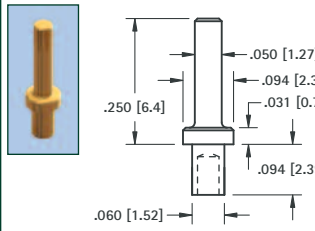

**.040 (1.0) PIN - SWAGE MOUNT**

GOLD CAT. NO.	TIN CAT. NO.	L Length	Mtg. Hole Dia.
1358-1	1359-1	.051 (1.3)	.043 (1.09)
1358-2	1359-2	.082 (2.1)	

**.040 (1.0) PIN - SWAGE MOUNT**

GOLD CAT. NO.	TIN CAT. NO.	L Length	Mtg. Hole Dia.
1405-1	1425-1	.051 (1.3)	.043 (1.09)
1405-2	1425-2	.082 (2.1)	
1405-3	1425-3	.113 (2.9)	

**.040 (1.0) PIN - SWAGE MOUNT**

GOLD CAT. NO.	TIN CAT. NO.	Mtg. Hole Dia.
1402-3	1422-3	.062 (1.57)

**.040 (1.0) KAY PIN - PRESS-FIT**

**MATERIAL:**  
Solid Nickel Silver  
**CAT. NO. 1218**  
Mtg. Hole .043 (1.09) Dia.

**.050 (1.3) PIN - SWAGE MOUNT**

GOLD CAT. NO.	TIN CAT. NO.	Mtg. Hole Dia.
1360-2	1361-2	.064 (1.63)

**.063 (1.6) PIN - SWAGE MOUNT**

GOLD CAT. NO.	TIN CAT. NO.	Mtg. Hole Dia.
1362-2	1363-2	.067 (1.70)

**.080 (2.0) PIN - SWAGE MOUNT**

GOLD CAT. NO.	TIN CAT. NO.	Mtg. Hole Dia.
1376-2	1377-2	.094 (2.38)

**.080 (2.0) PIN - SWAGE MOUNT**

GOLD CAT. NO.	TIN CAT. NO.	Mtg. Hole Dia.
1364-2	1365-2	.094 (2.38)

**.080 (2.0) PIN - SWAGE MOUNT**

GOLD CAT. NO.	TIN CAT. NO.	Mtg. Hole Dia.
1447-1	1455-1	.094 (2.38)