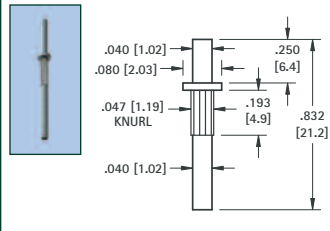

**.035 (.90) PIN - SWAGE MOUNT**

GOLD CAT. NO.	TIN CAT. NO.	Mtg. Hole Dia.
1380-1	1381-1	.062 (1.57)

**.040 (1.0) PIN - SWAGE MOUNT**

GOLD CAT. NO.	TIN CAT. NO.	L Length	Mtg. Hole Dia.
1356-1	1357-1	.051 (1.3)	.076 (1.93)
1356-2	1357-2	.082 (2.1)	
1356-3	1357-3	.113 (2.9)	

**.040 (1.0) PIN - SWAGE MOUNT**

GOLD CAT. NO.	TIN CAT. NO.	L Length	Mtg. Hole Dia.
1358-1	1359-1	.051 (1.3)	.043 (1.09)
1358-2	1359-2	.082 (2.1)	

**.040 (1.0) PIN - SWAGE MOUNT**

GOLD CAT. NO.	TIN CAT. NO.	L Length	Mtg. Hole Dia.
1405-1	1425-1	.051 (1.3)	.043 (1.09)
1405-2	1425-2	.082 (2.1)	
1405-3	1425-3	.113 (2.9)	

**.040 (1.0) PIN - SWAGE MOUNT**

GOLD CAT. NO.	TIN CAT. NO.	Mtg. Hole Dia.
1402-3	1422-3	.062 (1.57)

**.040 (1.0) KAY PIN - PRESS-FIT**

**MATERIAL:**  
Solid Nickel Silver  
**CAT. NO. 1218**  
Mtg. Hole .043 (1.09) Dia.

**.050 (1.3) PIN - SWAGE MOUNT**

GOLD CAT. NO.	TIN CAT. NO.	Mtg. Hole Dia.
1360-2	1361-2	.064 (1.63)

**.063 (1.6) PIN - SWAGE MOUNT**

GOLD CAT. NO.	TIN CAT. NO.	Mtg. Hole Dia.
1362-2	1363-2	.067 (1.70)

**.080 (2.0) PIN - SWAGE MOUNT**