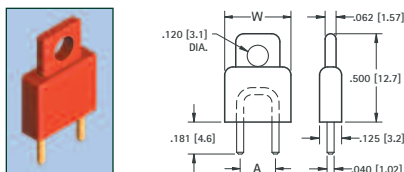

**.050 (1.3) PIN - SWAGE MOUNT**

GOLD CAT. NO.	TIN CAT. NO.	Mtg. Hole Dia.
1360-2	1361-2	.064 (1.63)

**.063 (1.6) PIN - SWAGE MOUNT**

GOLD CAT. NO.	TIN CAT. NO.	Mtg. Hole Dia.
1362-2	1363-2	.067 (1.70)

**.080 (2.0) PIN - SWAGE MOUNT**

GOLD CAT. NO.	TIN CAT. NO.	Mtg. Hole Dia.
1376-2	1377-2	.094 (2.38)

**.080 (2.0) PIN - SWAGE MOUNT**

GOLD CAT. NO.	TIN CAT. NO.	Mtg. Hole Dia.
1364-2	1365-2	.094 (2.38)

**.080 (2.0) PIN - SWAGE MOUNT**

GOLD CAT. NO.	TIN CAT. NO.	Mtg. Hole Dia.
1447-1	1455-1	.094 (2.38)

**.080 (2.0) PIN - SWAGE MOUNT**

GOLD CAT. NO.	TIN CAT. NO.	L Length	Mtg. Hole Dia.
1447-2	1455-2	.094 (2.4)	.094 (2.38)
1447-3	1455-3	.125 (3.2)	
1447-4	1455-4	.156 (4.0)	

**INSULATED SHORTING PLUG**

BLUE CAT. NO.	RED CAT. NO.	BLACK CAT. NO.	A Dim.	W Dim.
1460L	1460R	1460B	.200 (5.1)	.375 (9.5)
1461L	1461R	1461B	.250 (6.4)	.375 (9.5)
1462L	1462R	1462B	.400 (10.2)	.620 (15.7)
1463L	1463R	1463B	.500 (12.7)	.620 (15.7)