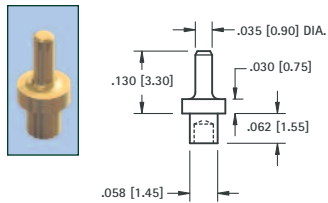

# MICRO PINS

**.025 (.64) PIN - SWAGE MOUNT**

GOLD CAT. NO.	TIN CAT. NO.	Mtg. Hole Dia.
1370-2	1371-2	.052 (1.32)

**.030 (.76) PIN - SWAGE MOUNT**

GOLD CAT. NO.	TIN CAT. NO.	L Length	Mtg. Hole Dia.
1374-1	1375-1	.051 (1.3)	.067 (1.70)
1374-2	1375-2	.082 (2.1)	
1374-3	1375-3	.113 (2.9)	

**.031 (.79) PIN - SOLDER MOUNT**

GOLD CAT. NO.	TIN CAT. NO.	Mtg. Hole Dia.
1352-1	1353-1	.043 (1.09)

**.032 (.81) PIN - SWAGE MOUNT**

GOLD CAT. NO.	TIN CAT. NO.	L Length	Mtg. Hole Dia.
1354-1	1355-1	.051 (1.3)	.052 (1.32)
1354-2	1355-2	.082 (2.1)	(1.32)

**.035 (.90) PIN - SWAGE MOUNT**

GOLD CAT. NO.	TIN CAT. NO.	Mtg. Hole Dia.
1380-1	1381-1	.062 (1.57)

**.040 (1.0) PIN - SWAGE MOUNT**

GOLD CAT. NO.	TIN CAT. NO.	L Length	Mtg. Hole Dia.
1356-1	1357-1	.051 (1.3)	.076 (1.93)
1356-2	1357-2	.082 (2.1)	
1356-3	1357-3	.113 (2.9)	

**.040 (1.0) PIN - SWAGE MOUNT**

GOLD CAT. NO.	TIN CAT. NO.	L Length	Mtg. Hole Dia.
1358-1	1359-1	.051 (1.3)	.043 (1.09)
1358-2	1359-2	.082 (2.1)	

**.040 (1.0) PIN - SWAGE MOUNT**

GOLD CAT. NO.	TIN CAT. NO.	L Length	Mtg. Hole Dia.
1405-1	1425-1	.051 (1.3)	.043 (1.09)
1405-2	1425-2	.082 (2.1)	
1405-3	1425-3	.113 (2.9)	