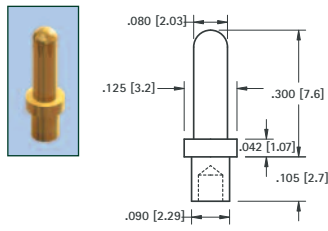

**.040 (1.0) PIN - SWAGE MOUNT**

GOLD CAT. NO.	TIN CAT. NO.	Mtg. Hole Dia.
1402-3	1422-3	.062 (1.57)

**.040 (1.0) KAY PIN - PRESS-FIT**

**MATERIAL:**  
Solid Nickel Silver  
**CAT. NO. 1218**  
Mtg. Hole .043 (1.09) Dia.

**.050 (1.3) PIN - SWAGE MOUNT**

GOLD CAT. NO.	TIN CAT. NO.	Mtg. Hole Dia.
1360-2	1361-2	.064 (1.63)

**.063 (1.6) PIN - SWAGE MOUNT**

GOLD CAT. NO.	TIN CAT. NO.	Mtg. Hole Dia.
1362-2	1363-2	.067 (1.70)

**.080 (2.0) PIN - SWAGE MOUNT**

GOLD CAT. NO.	TIN CAT. NO.	Mtg. Hole Dia.
1376-2	1377-2	.094 (2.38)

**.080 (2.0) PIN - SWAGE MOUNT**

GOLD CAT. NO.	TIN CAT. NO.	Mtg. Hole Dia.
1364-2	1365-2	.094 (2.38)

**.080 (2.0) PIN - SWAGE MOUNT**

GOLD CAT. NO.	TIN CAT. NO.	Mtg. Hole Dia.
1447-1	1455-1	.094 (2.38)

**.080 (2.0) PIN - SWAGE MOUNT**

GOLD CAT. NO.	TIN CAT. NO.	L Length	Mtg. Hole Dia.
1447-2	1455-2	.094 (2.4)	.094 (2.38)
1447-3	1455-3	.125 (3.2)	
1447-4	1455-4	.156 (4.0)	

**INSULATED SHORTING PLUG**

BLUE CAT. NO.	RED CAT. NO.	BLACK CAT. NO.	A Dim.	W Dim.
1460L	1460R	1460B	.200 (5.1)	.375 (9.5)
1461L	1461R	1461B	.250 (6.4)	.375 (9.5)
1462L	1462R	1462B	.400 (10.2)	.620 (15.7)
1463L	1463R	1463B	.500 (12.7)	.620 (15.7)