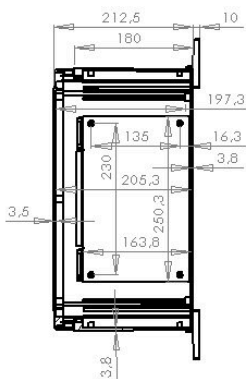

ARCA 404021S

Sample image

Order symbol: ARCA 404021S

Product nbr: 8120089

Description: Cabinet. PC

Remarks: Grey cover. Swinghandle.

EAN: 6418074079725

El. number:

- Finland:
- Denmark:
- Sweden: 2506471

Including: Cabinet base. door with PUR gasket. mounting plate. screws for mounting plate. 3mm double bit lock(s) with key. S versions with swinghandle 2-point locking system. Door guide included.

ARCA IEC DRS

ARCA IEC IDS

Dimensions:	Height	Width	Depth
mm:	400	400	210
inch:	15.75	15.75	8.58

Materials:

Material:	Polycarbonate
Base colour:	RAL 7035 -light grey
Cover colour:	RAL 7035 -light grey
Gasket material:	Polyurethane

Temperatures:

Temperature °C (short term)::	-40 ... 120
Temperature °C (continuous):	-40 ... 80
Temperature °F (short term):	-40 ... 250
Temperature °F (continuous):	-40 ... 175

Accessories:

IDS ARCA 4040	Inner door set (380 x 380 x 30)
MPX ARCA 4040	Mounting plate (350x350 mm) (350 x 350 x 5)
MPMP ARCA 4040	Mounting plate multiperforated (350x350x2 mm - ø3.6 mm) (350 x 350 x 2)
DRS ARCA 404021	DIN rail frame set (385 x 385 x35)
MPS ARCA 4040	Mounting plate (350x350x2 mm) (350 x 350 x 2)
MPP ARCA 4040	Mounting plate perforated (350x350x2 mm - 26x11 mm) (350 x 350 x 2)