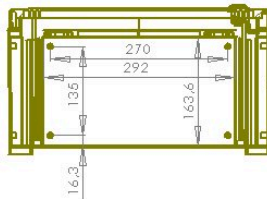

ARCA 404021S

Sample image

Order symbol: ARCA 404021S

Product nbr: 8120089

Description: Cabinet. PC

Remarks: Grey cover. Swinghandle.

EAN: 6418074079725

El. number:

- Finland:
- Denmark:
- Sweden: 2506471

Including: Cabinet base. door with PUR gasket. mounting plate. screws for mounting plate. 3mm double bit lock(s) with key. S versions with swinghandle 2-point locking system. Door guide included.

ARCA IEC DRS

ARCA IEC IDS

Dimensions:	Height	Width	Depth
mm:	400	400	210
inch:	15.75	15.75	8.58

Materials:

Material:	Polycarbonate
Base colour:	RAL 7035 -light grey
Cover colour:	RAL 7035 -light grey
Gasket material:	Polyurethane

Temperatures:

Temperature °C (short term)::	-40 ... 120
Temperature °C (continuous):	-40 ... 80
Temperature °F (short term):	-40 ... 250
Temperature °F (continuous):	-40 ... 175

Accessories:

IDS ARCA 4040	Inner door set (380 x 380 x 30)
MPX ARCA 4040	Mounting plate (350x350 mm) (350 x 350 x 5)
MPMP ARCA 4040	Mounting plate multiperforated (350x350x2 mm - ø3.6 mm) (350 x 350 x 2)
DRS ARCA 404021	DIN rail frame set (385 x 385 x35)
MPS ARCA 4040	Mounting plate (350x350x2 mm) (350 x 350 x 2)
MPP ARCA 4040	Mounting plate perforated (350x350x2 mm - 26x11 mm) (350 x 350 x 2)