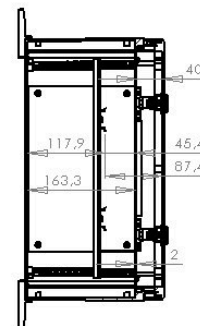

ARCA 404021S

Sample image

Order symbol: ARCA 404021S

Product nbr: 8120089

Description: Cabinet. PC

Remarks: Grey cover. Swinghandle.

EAN: 6418074079725

El. number:

- Finland:
- Denmark:
- Sweden: 2506471

Including: Cabinet base. door with PUR gasket. mounting plate. screws for mounting plate. 3mm double bit lock(s) with key. S versions with swinghandle 2-point locking system. Door guide included.

ARCA IEC DRS

ARCA IEC IDS

Dimensions:	Height	Width	Depth
mm:	400	400	210
inch:	15.75	15.75	8.58

Materials:

Material:	Polycarbonate
Base colour:	RAL 7035 -light grey
Cover colour:	RAL 7035 -light grey
Gasket material:	Polyurethane

Temperatures:

Temperature °C (short term)::	-40 ... 120
Temperature °C (continuous):	-40 ... 80
Temperature °F (short term):	-40 ... 250
Temperature °F (continuous):	-40 ... 175

Accessories:

IDS ARCA 4040	Inner door set (380 x 380 x 30)
MPX ARCA 4040	Mounting plate (350x350 mm) (350 x 350 x 5)
MPMP ARCA 4040	Mounting plate multiperforated (350x350x2 mm - ø3.6 mm) (350 x 350 x 2)
DRS ARCA 404021	DIN rail frame set (385 x 385 x35)
MPS ARCA 4040	Mounting plate (350x350x2 mm) (350 x 350 x 2)
MPP ARCA 4040	Mounting plate perforated (350x350x2 mm - 26x11 mm) (350 x 350 x 2)