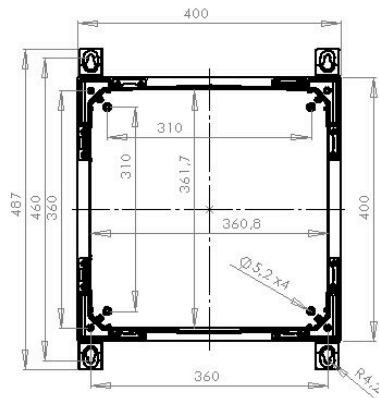

ARCA 404021S

Sample image

Order symbol: ARCA 404021S

Product nbr: 8120089

Description: Cabinet. PC

Remarks: Grey cover. Swinghandle.

EAN: 6418074079725

El. number:

- Finland:
- Denmark:
- Sweden: 2506471

Including: Cabinet base. door with PUR gasket. mounting plate. screws for mounting plate. 3mm double bit lock(s) with key. S versions with swinghandle 2-point locking system. Door guide included.

ARCA IEC DRS

ARCA IEC IDS

Dimensions:	Height	Width	Depth
mm:	400	400	210
inch:	15.75	15.75	8.58

Materials:

Material:	Polycarbonate
Base colour:	RAL 7035 -light grey
Cover colour:	RAL 7035 -light grey
Gasket material:	Polyurethane

Temperatures:

Temperature °C (short term)::	-40 ... 120
Temperature °C (continuous):	-40 ... 80
Temperature °F (short term):	-40 ... 250
Temperature °F (continuous):	-40 ... 175

Accessories:

IDS ARCA 4040	Inner door set (380 x 380 x 30)
MPX ARCA 4040	Mounting plate (350x350 mm) (350 x 350 x 5)
MPMP ARCA 4040	Mounting plate multiperforated (350x350x2 mm - ø3.6 mm) (350 x 350 x 2)
DRS ARCA 404021	DIN rail frame set (385 x 385 x35)
MPS ARCA 4040	Mounting plate (350x350x2 mm) (350 x 350 x 2)
MPP ARCA 4040	Mounting plate perforated (350x350x2 mm - 26x11 mm) (350 x 350 x 2)