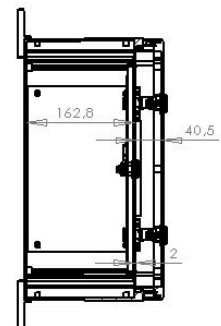

ARCA 404021S

Sample image

Order symbol: ARCA 404021S

Product nbr: 8120089

Description: Cabinet. PC

Remarks: Grey cover. Swinghandle.

EAN: 6418074079725

El. number:

- Finland:
- Denmark:
- Sweden: 2506471

Including: Cabinet base. door with PUR gasket. mounting plate. screws for mounting plate. 3mm double bit lock(s) with key. S versions with swinghandle 2-point locking system. Door guide included.

ARCA IEC DRS

ARCA IEC IDS

Dimensions:	Height	Width	Depth
mm:	400	400	210
inch:	15.75	15.75	8.58

Materials:

Material:	Polycarbonate
Base colour:	RAL 7035 -light grey
Cover colour:	RAL 7035 -light grey
Gasket material:	Polyurethane

Temperatures:

Temperature °C (short term)::	-40 ... 120
Temperature °C (continuous):	-40 ... 80
Temperature °F (short term):	-40 ... 250
Temperature °F (continuous):	-40 ... 175

Accessories:

IDS ARCA 4040	Inner door set (380 x 380 x 30)
MPX ARCA 4040	Mounting plate (350x350 mm) (350 x 350 x 5)
MPMP ARCA 4040	Mounting plate multiperforated (350x350x2 mm - ø3.6 mm) (350 x 350 x 2)
DRS ARCA 404021	DIN rail frame set (385 x 385 x35)
MPS ARCA 4040	Mounting plate (350x350x2 mm) (350 x 350 x 2)
MPP ARCA 4040	Mounting plate perforated (350x350x2 mm - 26x11 mm) (350 x 350 x 2)