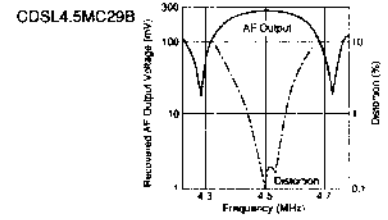

Recovered Audio Characteristics