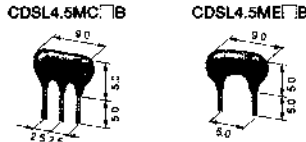

Low-Profile Type Ceramic Discriminator CDSL Series

(in mm)

CDA Series

Part Number	Recovered Audio Voltage (mV)	Recovered Audio 3dB Bandwidth (kHz)	Distortion Factor (%)	Detection Method	Applied IC
CDA4.5MC20	140 min.	±55min.	1.5 max.	Quadrature	μ PC1382C
CDA4.5ME20*	400 min.	±70min.	2.5 max.	Quadrature	LA7550

* 30% Dev. Typ. * 100% Dev. Typ.

CDSH Series

Part Number	Recovered Audio Voltage (mV)	Recovered Audio 3dB Bandwidth (kHz)	Distortion Factor (%)	Detection Method	Applied IC
CDSH4.5MC29B	190 min.	±80 min.	1.0	Quadrature	M51365SP
CDSH4.5ME49K*	220 min.	±100 min.	1.0	Quadrature	LA7577

* 30% Dev. Typ. * 100% Dev. Typ.

CDSL Series

Part Number	Recovered Audio Voltage (mV)	Recovered Audio 3dB Bandwidth (kHz)	Distortion Factor (%)	Detection Method	Applied IC
CDSL4.5MC29B	190 min.	±80 min.	1.0	Quadrature	M51365SP
CDSL4.5ME20B	350 min.	±90 min.	1.5	Quadrature	LA7550

* 100% Dev. Typ.

Application Table to Each IC

Part Number	Detection Method (Features)	Applied IC
CDA4.5MC	Quadrature	μ PC1382C, μ PC1391H, μ PC1411CA, μ PC1416G, M51316P, LA7520, LA7530, M51365SP, M51348FP
CDSH4.5MC |B/K	Quadrature(wide band)	
CDSL4.5MC |B	Quadrature(wide band)	CX-20014, AN5135, M51346P, TBA129, M51346BP, LA7550, TDA2556, M51496P, LA7650, LA7577
CDA4.5ME	Quadrature	
CDSH4.5ME |B/K	Quadrature(wide band)	
CDSL4.5ME |B	Quadrature(wide band)	

• Operating Temp. Range: -20°C to +80°C • Dielectric Strength: 50V DC • □ in each part number indicates the IC used.
• 5.5/5.7/4.8/0.6MHz are also available.
• Part numbers, circuits and ratings vary according to the IC used in the ceramic detector.