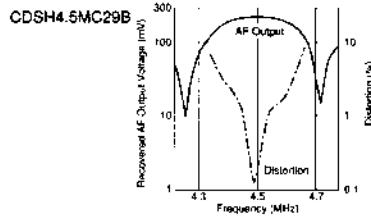

Recovered Audio Characteristics