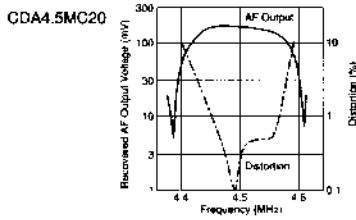

Recovered Audio Characteristics