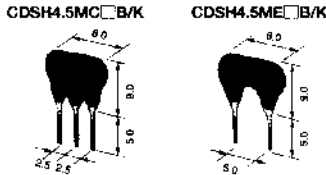

Wide-Band Type Ceramic Discriminator CDSH Series

(in mm)