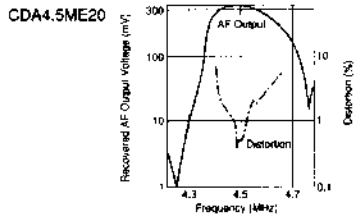

Recovered Audio Characteristics