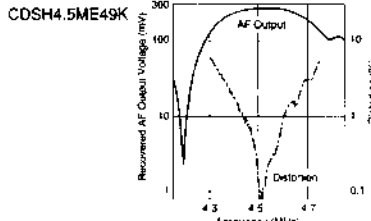

Recovered Audio Characteristics