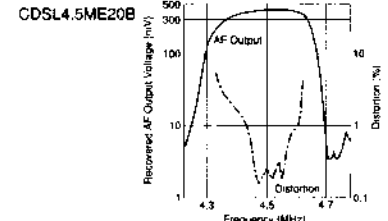

Recovered Audio Characteristics