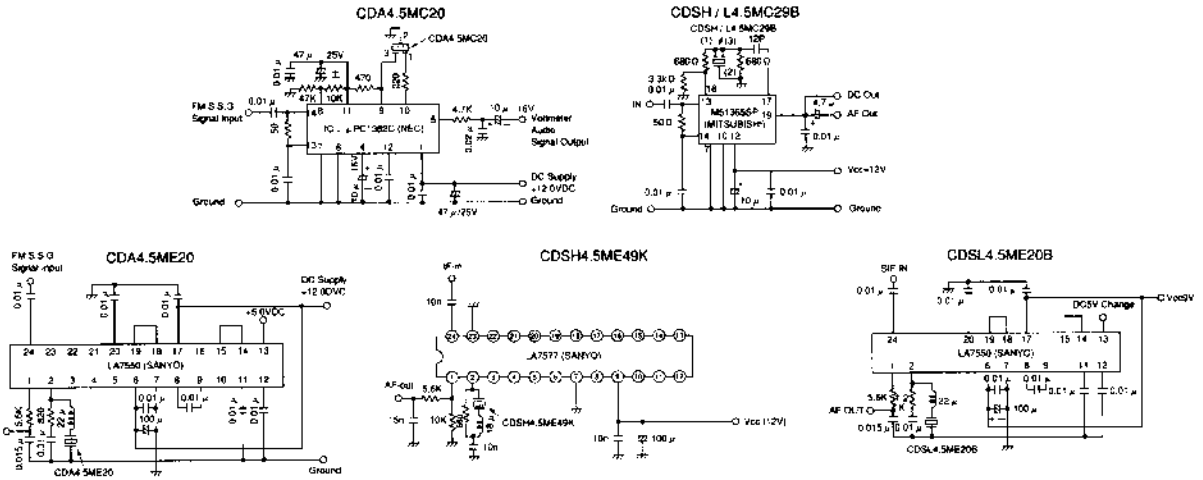

Test Circuits

Minimum Quantity (order in sets only): 500 pcs.